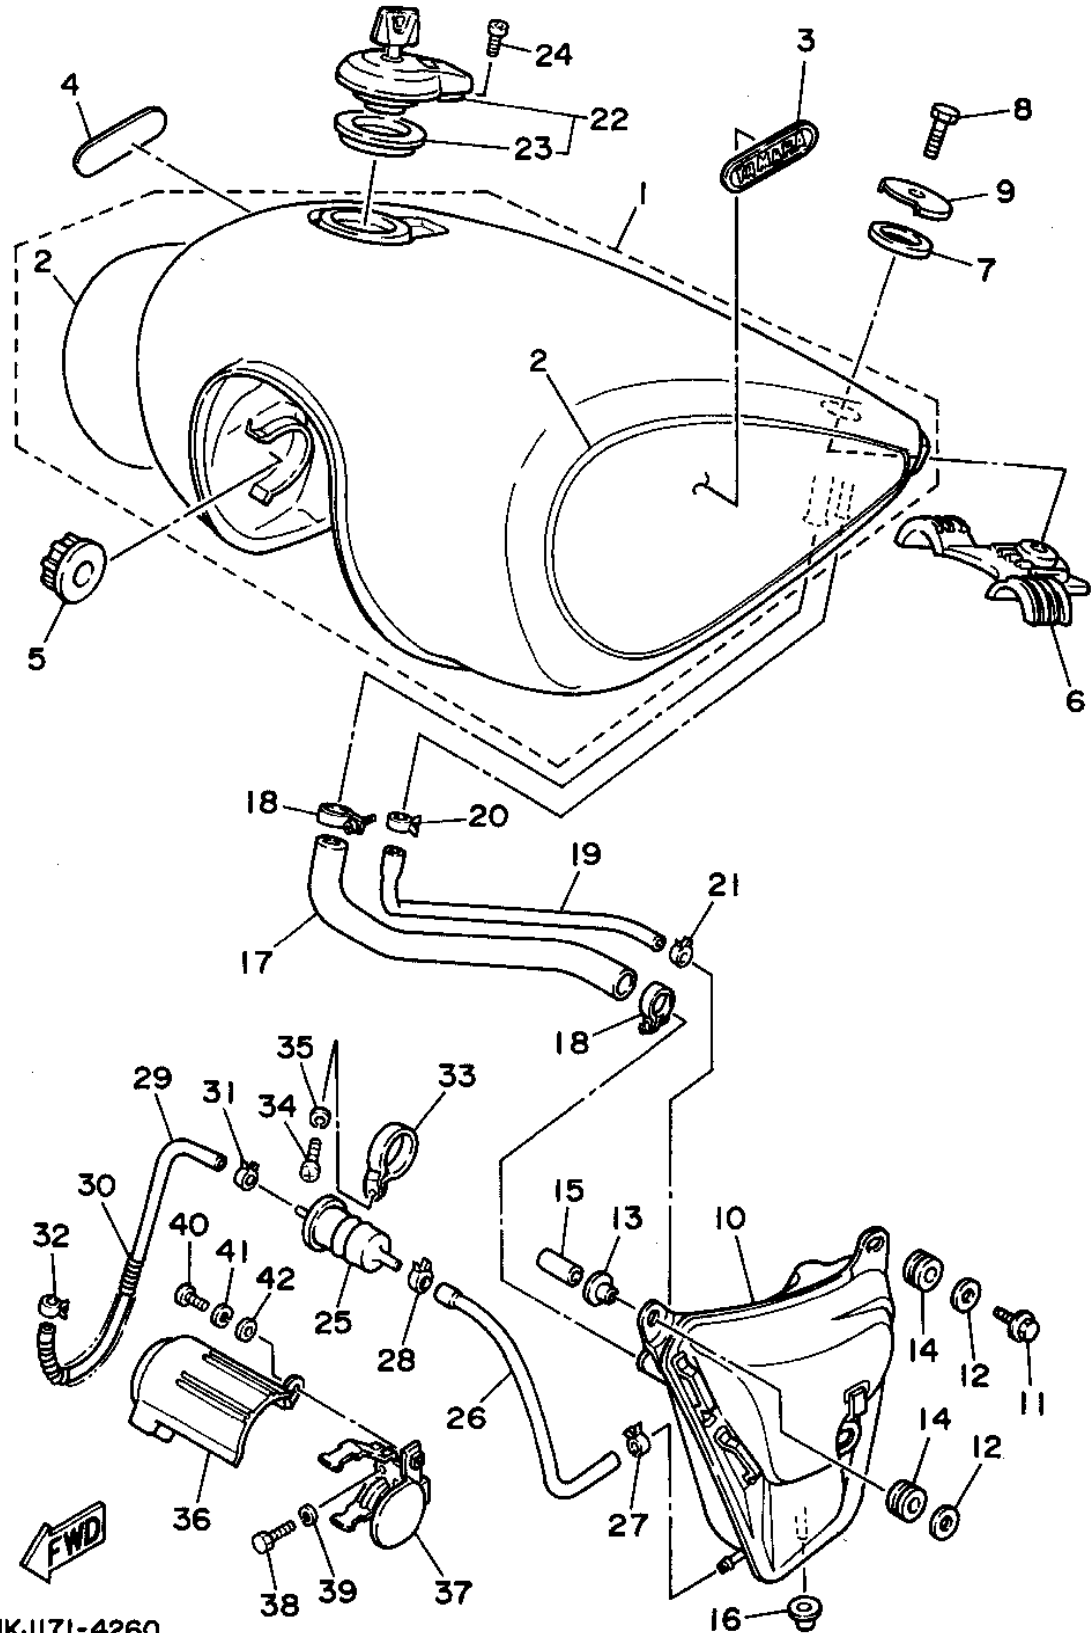

FUEL TANK

3JKJ171-4260

Ref. No.	Part Number	Description	Qty	Remarks
24	91311-05010-00	BOLT, SOCKET HEAD	1	
25	1FK-24560-00-00	FILTER ASSEMBLY	1	
26	42H-24311-00-00	PIPE, FUEL 1	1	
27	90467-10135-00	CLIP	1	
28	90467-11044-00	CLIP	1	
29	42H-24315-00-00	PIPE 5	1	
30	90501-101J5-00	SPRING, COMPRESSION (90501-08486-00)	1	
31	90467-11044-00	CLIP	1	
32	90467-10135-00	CLIP	1	
33	90465-08256-00	CLAMP	1	
34	98580-06010-00	SCREW, PAN HEAD (92503-06010)	1	
35	92995-06100-00	WASHER, SPRING	1	
36	42H-24452-00-00	COVER	1	
37	3JK-24491-00-00	BRACKET, FUEL PUMP	1	
38	97026-06012-00	BOLT	2	
39	92906-06100-00	WASHER, SPRING	2	
40	98580-06012-00	SCREW, PAN HEAD	1	
41	92995-06100-00	WASHER, SPRING	1	
42	92901-06600-00	WASHER	1