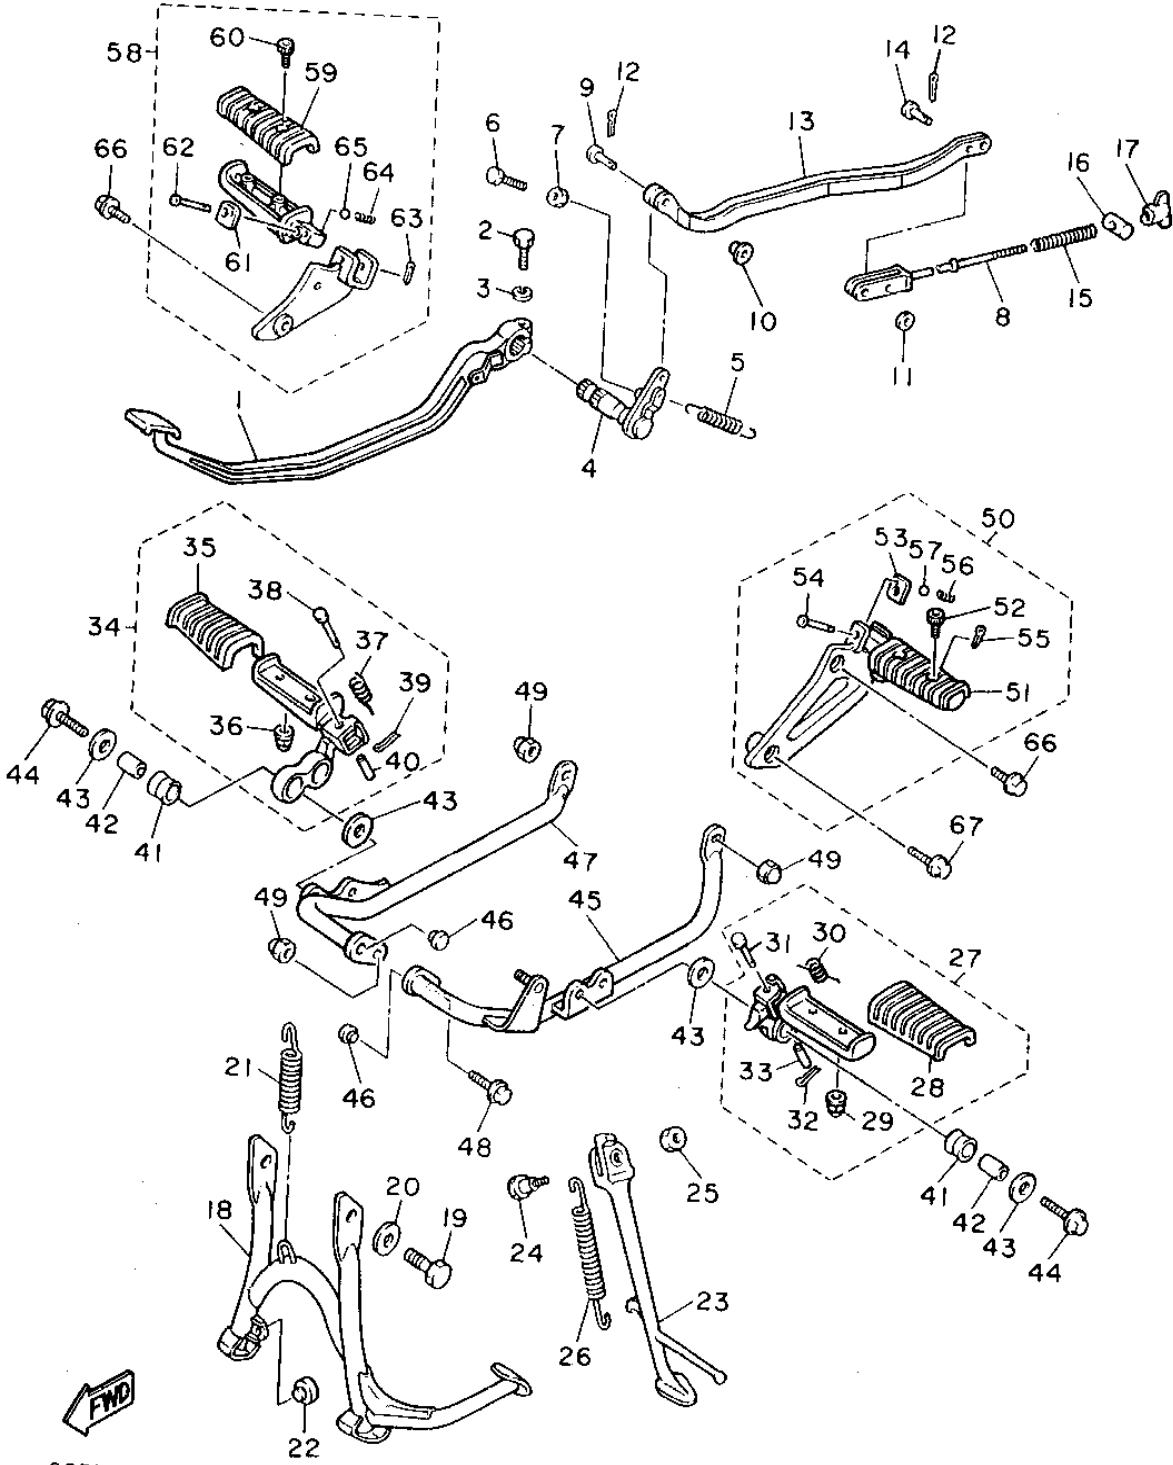

STAND - FOOTREST

3CF110-8330

Ref. No.	Part Number	Description	Qty	Remarks
56	90501-12743-00	. SPRING, COMPRESSION	1	
57	93501-04011-00	. BALL	1	
58	1RM-27440-01-00	REAR FOOTREST ASSEMBLY 2	1	
59	1NH-27433-00-00	. COVER, REAR FOOTREST	1	
60	92011-06012-00	. SCREW (92016-06012-00)	2	
61	1HX-27437-00-00	. WASHER, SPECIAL	1	
62	91701-06038-00	. PIN, CLEVIS	1	
63	91490-16020-00	. PIN, COTTER	1	
64	90501-12743-00	. SPRING, COMPRESSION	1	
65	93501-04011-00	. BALL	1	
66	95023-08020-00	BOLT	3	
67	95023-08045-00	BOLT	1