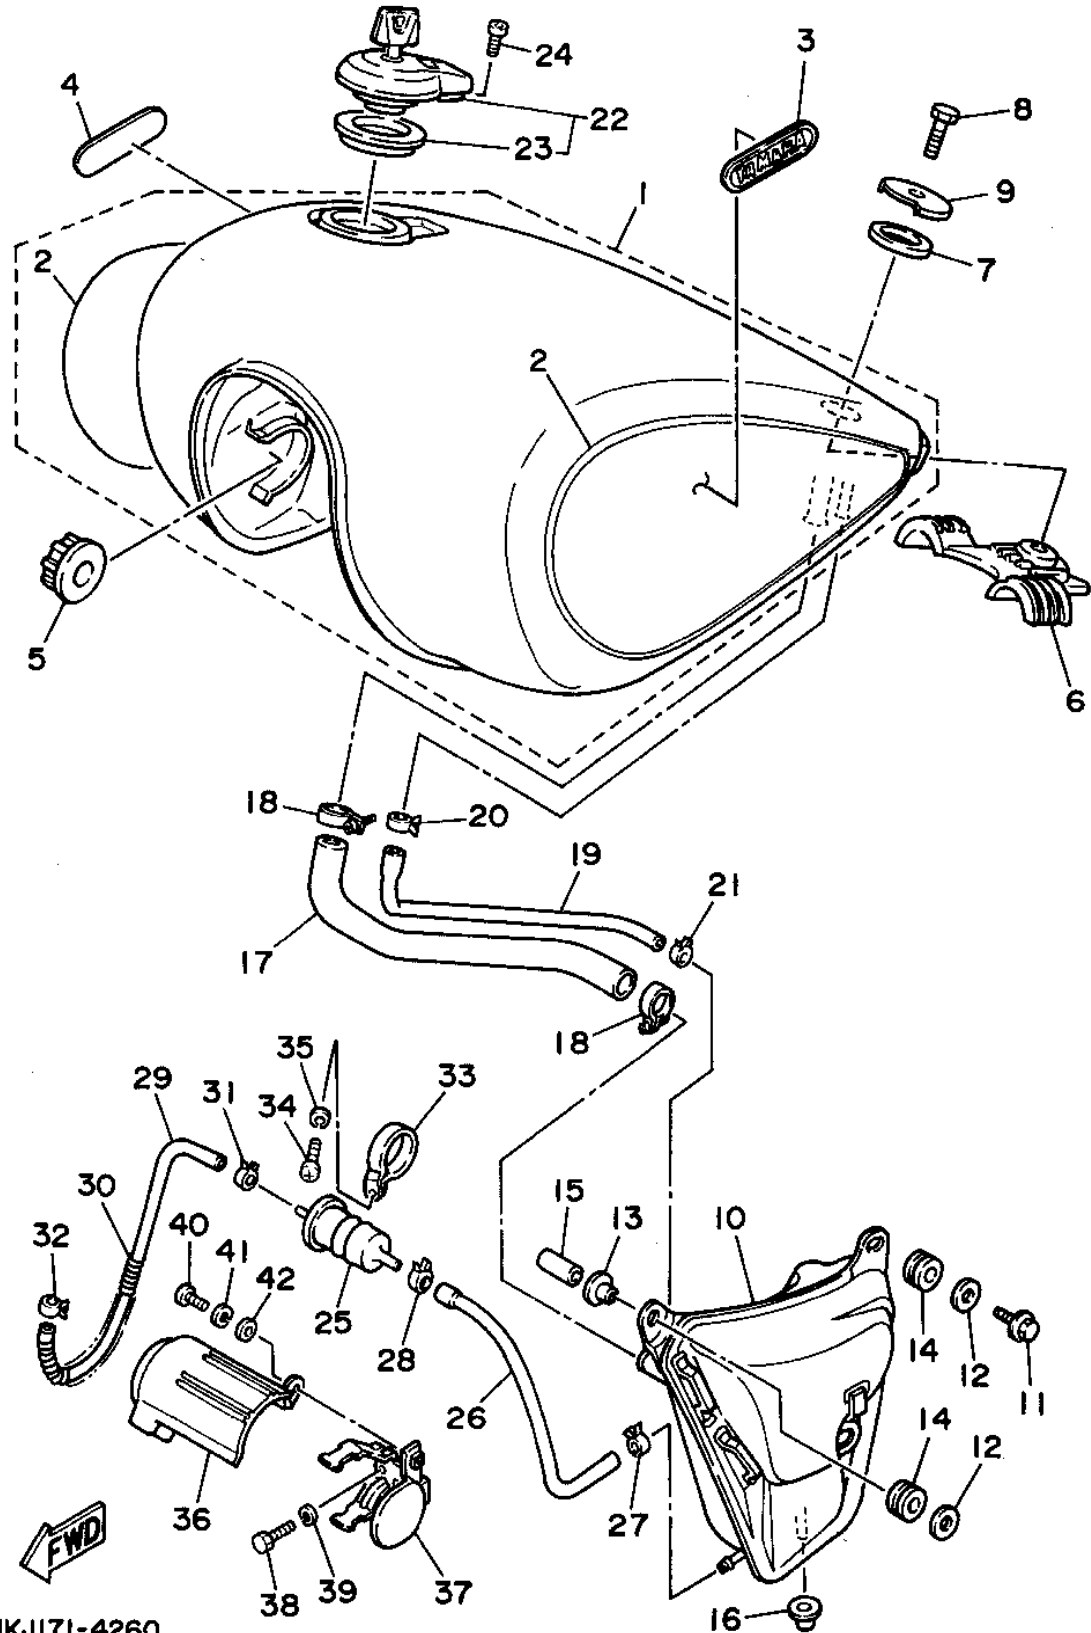

FUEL TANK

3JKJ171-4260

Ref. No.	Part Number	Description	Qty	Remarks
1	1TE-24110-00-X3	FUEL TANK COMP.	1	UR VERY DARK MAGENTA COCKTAIL 1
	1TE-24110-00-X4	FUEL TANK COMP.	1	UR DULL GREENISH BLUE METALLIC 1
2	3JK-24240-50-00	. GRAPHIC SET	1	UR VERY DARK MAGENTA COCKTAIL 1
	3JK-24240-60-00	. GRAPHIC SET	1	UR DULL GREENISH BLUE METALLIC 1
3	1RM-24161-10-00	EMBLEM 1	1	
4	1RM-24162-10-00	EMBLEM 2	1	
5	4H7-24181-00-00	DAMPER, LOCATING 1	2	
6	42X-24182-00-00	DAMPER, LOCATING 2	1	
7	42X-24183-00-00	DAMPER, LOCATING 3	1	
8	97313-08016-00	BOLT, HEXAGON	1	
9	42X-24186-00-00	WASHER, SPECIAL	1	
10	42H-24280-00-00	TANK, FUEL	1	
11	91316-06020-00	BOLT, SOCKET HEAD	1	
12	90201-06059-00	WASHER, PLATE	2	
13	90387-062L2-00	COLLAR	1	
14	90480-13163-00	GROMMET	2	
15	90560-06258-00	SPACER	1	
16	90480-10408-00	GROMMET	1	
17	42H-24316-00-00	PIPE 6	1	
18	90460-16192-00	CLAMP, HOSE	2	
19	42H-24317-00-00	PIPE 7	1	
20	90467-11044-00	CLIP	1	
21	90467-10135-00	CLIP	1	
22	4X7-24602-03-00	CAP ASSEMBLY	1	
23	4X7-24612-00-00	. GASKET, CAP	1	

CONTINUED ON NEXT FRAME ➤