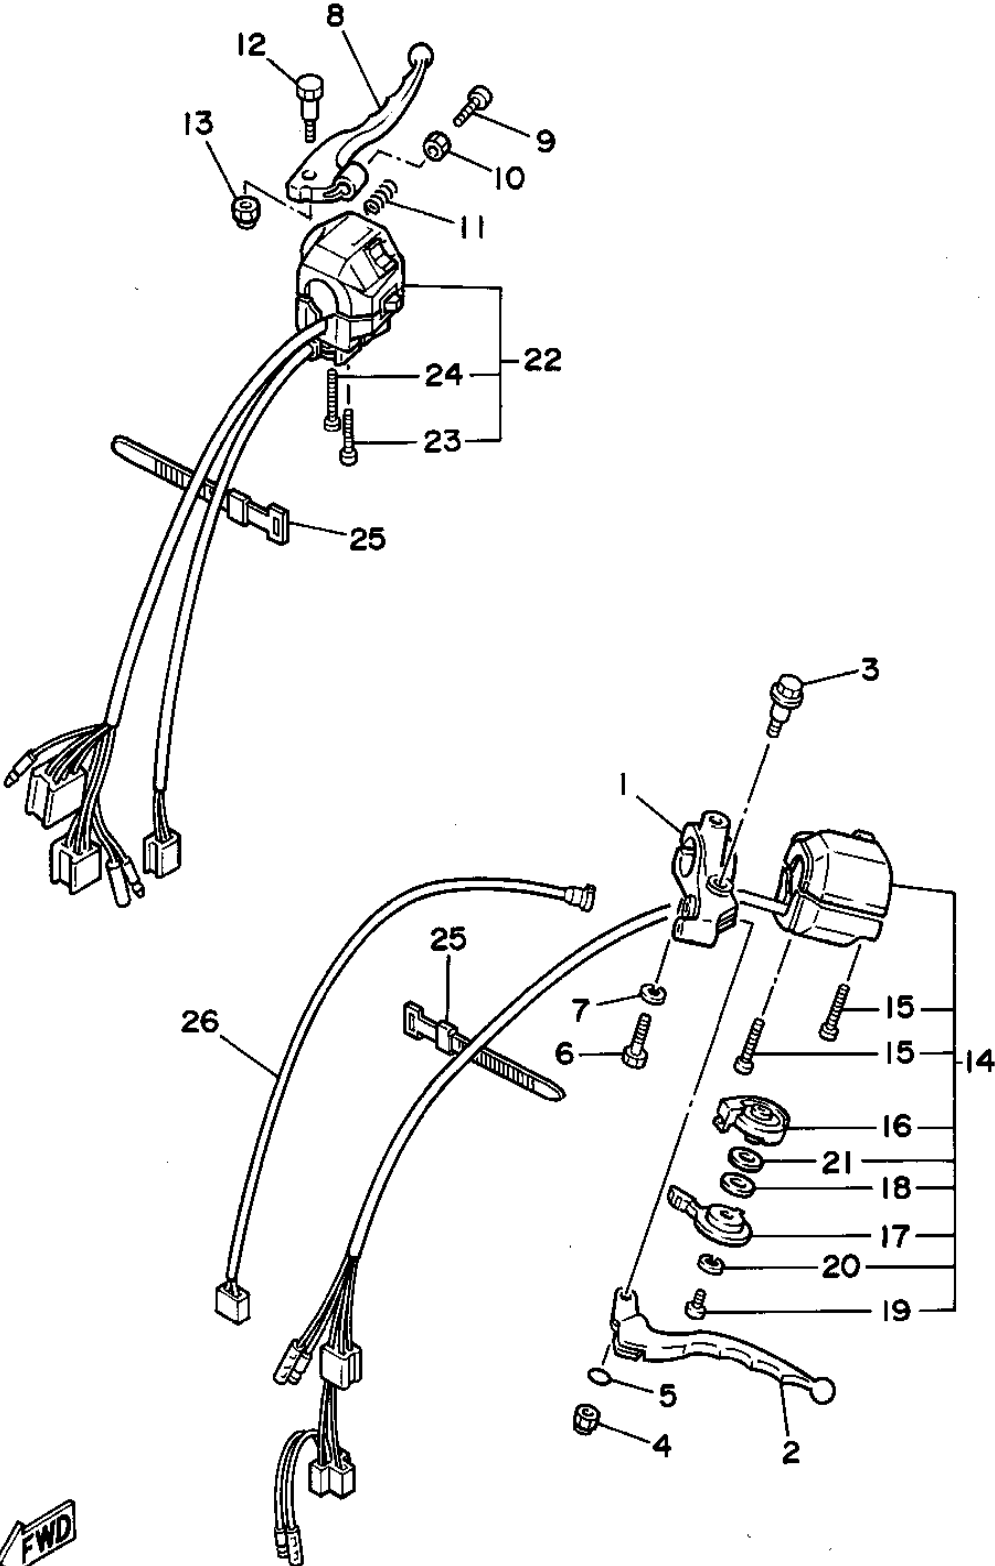

HANDLE SWITCH - LEVER

Ref. No.	Part Number	Description	Qty	Remarks
1	10M-82911-00-00	HOLDER, LEVER 1	1	
2	57A-83912-01-00	LEVER 1	1	
3	90109-06799-00	BOLT	1	
4	95616-06100-00	NUT, U	1	
5	93210-11368-00	O-RING	1	
6	97011-06025-00	BOLT (97001-06025)	1	
7	92906-06100-00	WASHER, SPRING	1	
8	57A-83922-01-00	LEVER 2	1	
9	90149-06153-00	SCREW, SPEC'L SHAPE	1	
10	90170-06010-00	NUT	1	
11	90501-10312-00	SPRING, COMPRESSION	1	
12	90109-06577-00	BOLT	1	
13	95601-06100-00	NUT, U	1	
14	2UJ-83973-00-00	SWITCH, HANDLE 3	1	
15	98506-05035-00	. SCREW, PAN HEAD	2	
16	10M-83942-00-00	. COVER, STARTER	1	
17	10M-83941-00-00	. LEVER, STARTER	1	
18	92990-06200-00	. WASHER	1	
19	98506-06008-00	. SCREW, PAN HEAD (92506-06008-00)	1	
20	92995-06100-00	. WASHER, SPRING	1	
21	1AA-8397X-00-00	. SPACER	1	
22	3CF-83972-00-00	SWITCH, HANDLE 4	1	
23	98506-05040-00	. SCREW, PAN HEAD	1	
24	98506-05045-00	. SCREW, PAN HEAD	1	
25	437-83936-01-00	BAND, SWITCH CORD	4	
26	3Y6-82917-00-00	SWITCH	1	

3JK7110-1400