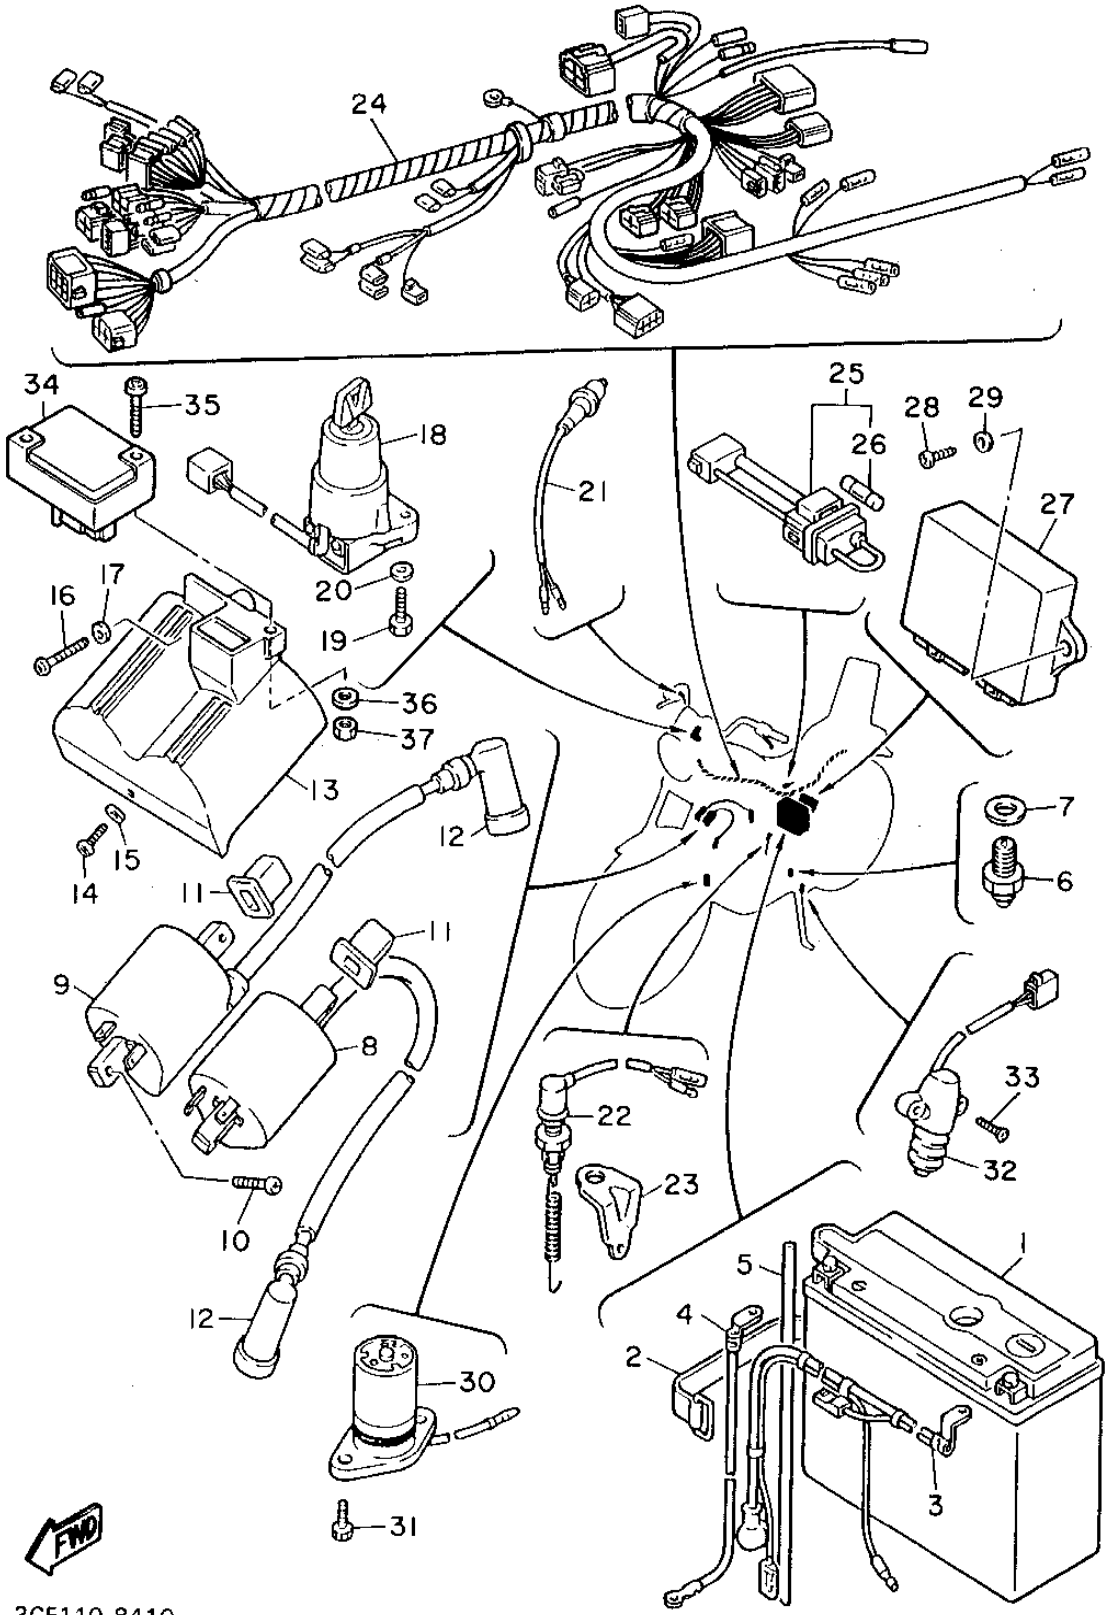

CONTINUED ON NEXT FRAME ►

3CF110-8410

ELECTRICAL 1

Ref. No.	Part Number	Description	Qty	Remarks
28	97702-60120-00	SCREW, TAPPING (97702-60520-00)	2	
29	90201-063A5-00	WASHER, PLATE	2	
30	3JK-85720-00-00	OIL LEVEL GAUGE ASSEMBLY	1	
31	91311-06016-00	BOLT, SOCKET HEAD	2	
32	33E-82566-00-00	SWITCH, SIDE STAND	1	
33	90152-05021-00	SCREW, COUNTERSUNK	2	
34	1TA-82380-20-00	SENSOR, PRESSURE	1	
35	98516-06030-00	SCREW, PAN HEAD	1	
36	92906-06600-00	WASHER	1	
37	90170-06184-00	NUT, HEXAGON	1	