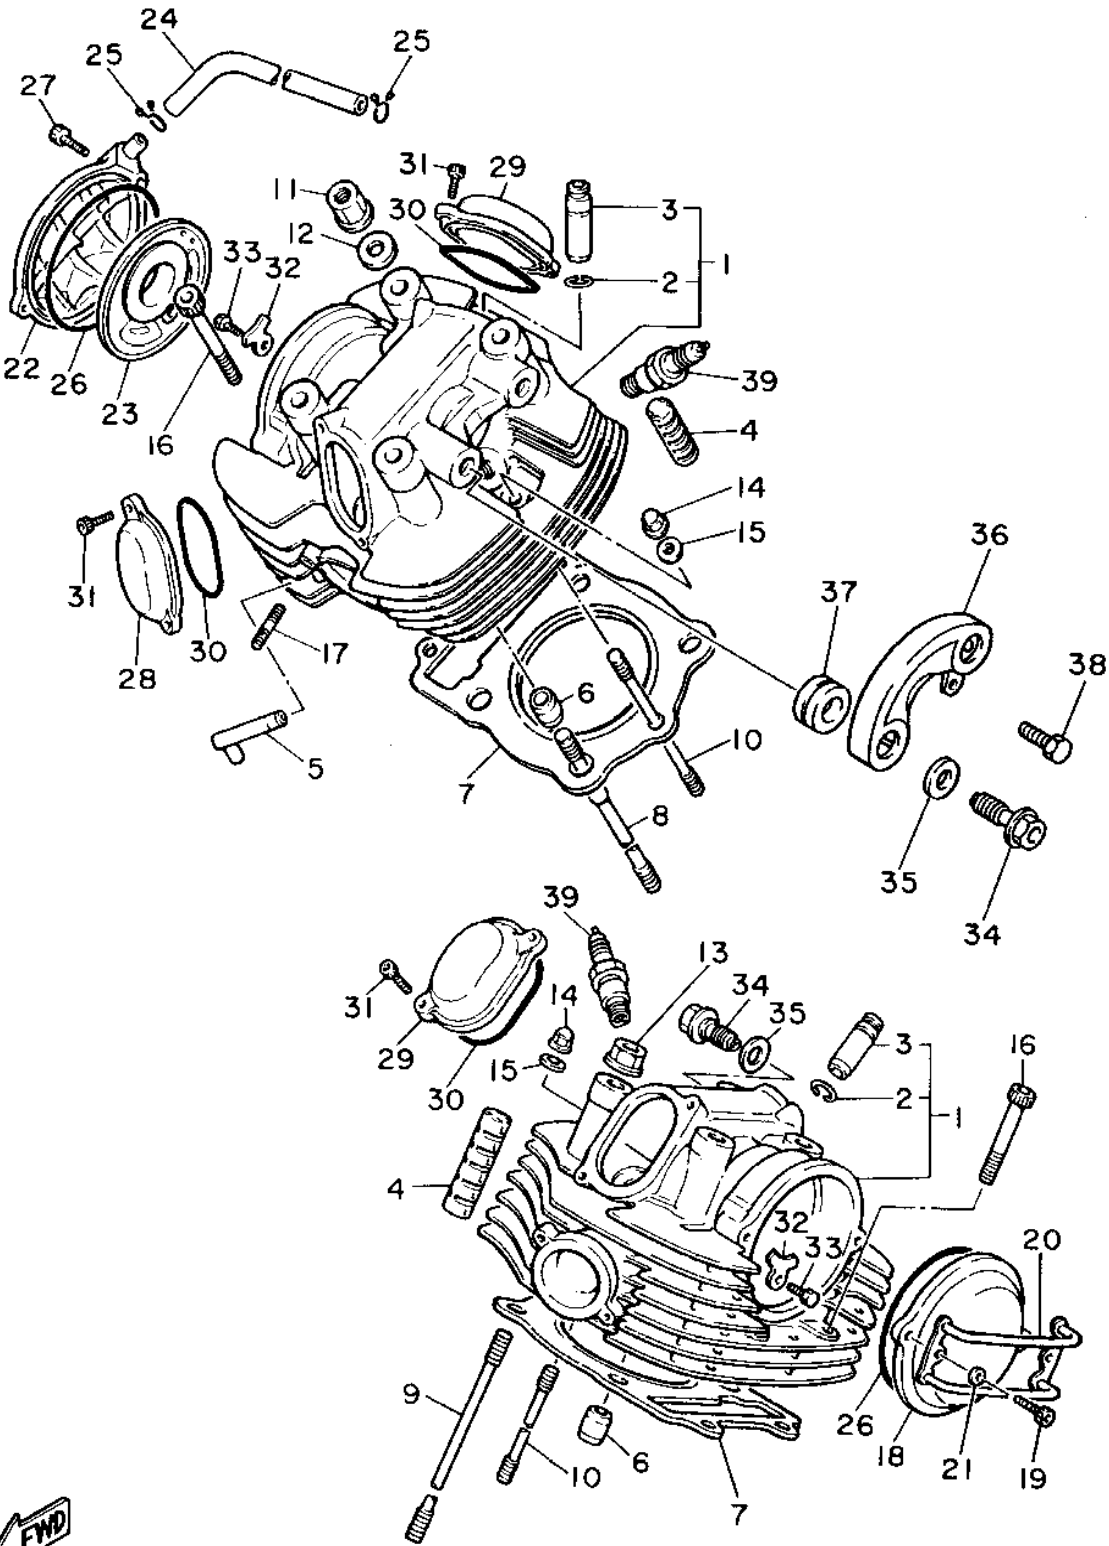

PUBLICATION	PART NUMBER	REMARKS
OWNER'S MANUAL	LIT-11626-09-05	
ASSEMBLY MANUAL	LIT-11666-04-99	
SERVICE MANUAL	LIT-11616-XV-11	

YAMAHA
GENUINE
Parts & Accessories

A-1

A1

CYLINDER HEAD

Ref. No.	Part Number	Description	Qty	Remarks
1	1TA-11102-00-00	CYLINDER HEAD ASSEMBLY	2	
2	93440-14086-00	. CIRCLIP, OUTER	2	
3	4X7-11133-10-00	. GDE, INTK VLV 1 O/S	2	1ST O/S
4	4X7-11127-00-00	ABSORBER 3	8	
5	42H-14873-01-00	PIPE 3	2	
6	91800-06030-00	PIN, DOWEL	4	
7	42H-11181-00-00	GASKET, CYLINDER HEAD 1	2	
8	4X7-11363-01-00	BOLT, CYLINDER HOLDING 3	4	
9	90116-12469-00	BOLT, STUD	4	
10	90116-10344-00	BOLT, STUD	2	
11	90179-12326-00	NUT, SPEC'L SHAPE	4	
12	90201-125A3-00	WASHER, PLATE	4	
13	90179-12325-00	NUT	4	
14	90176-10049-00	NUT, CROWN	2	
15	90201-102G9-00	WASHER, PLATE	2	
16	91311-08050-00	BOLT, SOCKET HEAD	4	
17	95611-08640-00	BOLT, STUD	4	
18	42X-11185-01-00	COVER, CYLINDER HEAD SIDE 1	1	
19	91311-06016-00	BOLT, SOCKET HEAD	2	
20	42X-11152-00-00	BRACKET, CYLINDER HEAD COVER	1	
21	90202-05208-00	WASHER, PLATE	2	
22	42X-11111H-01-00	COVER, CYLINDER HEAD SIDE 4	1	
23	42X-11165-00-00	PLATE, BREATHER	1	
24	42X-11166-01-00	PIPE, BREATHER 1	1	
25	90467-14015-00	CLIP	2	
26	93210-92448-00	O-RING	2	
27	91311-06025-00	BOLT, SOCKET HEAD	2	

CONTINUED ON NEXT FRAME ➤

1TE110-6010

CYLINDER HEAD

Ref. No.	Part Number	Description	Qty	Remarks
28	42H-11186-01-00	COVER, CYLINDER HEAD SIDE 2	2	
29	4X7-11187-00-00	COVER, CYLINDER HEAD 3 ..	2	
30	93210-62446-00	O-RING	4	
31	91311-06016-00	BOLT, SOCKET HEAD	8	
32	4X7-1111F-00-00	PLATE	2	
33	97011-08020-00	BOLT	2	
34	90401-16065-00	BOLT, UNION	2	
35	90430-17168-00	GASKET	2	
36	1RM-1112E-00-00	COVER, CYLINDER HEAD 3 ..	1	
37	90480-23444-00	GROMMET	2	
38	91316-06010-00	BOLT, SOCKET HEAD	1	
39	NGK-BPR7E-S0-00	PLUG, SPARK	2	UR