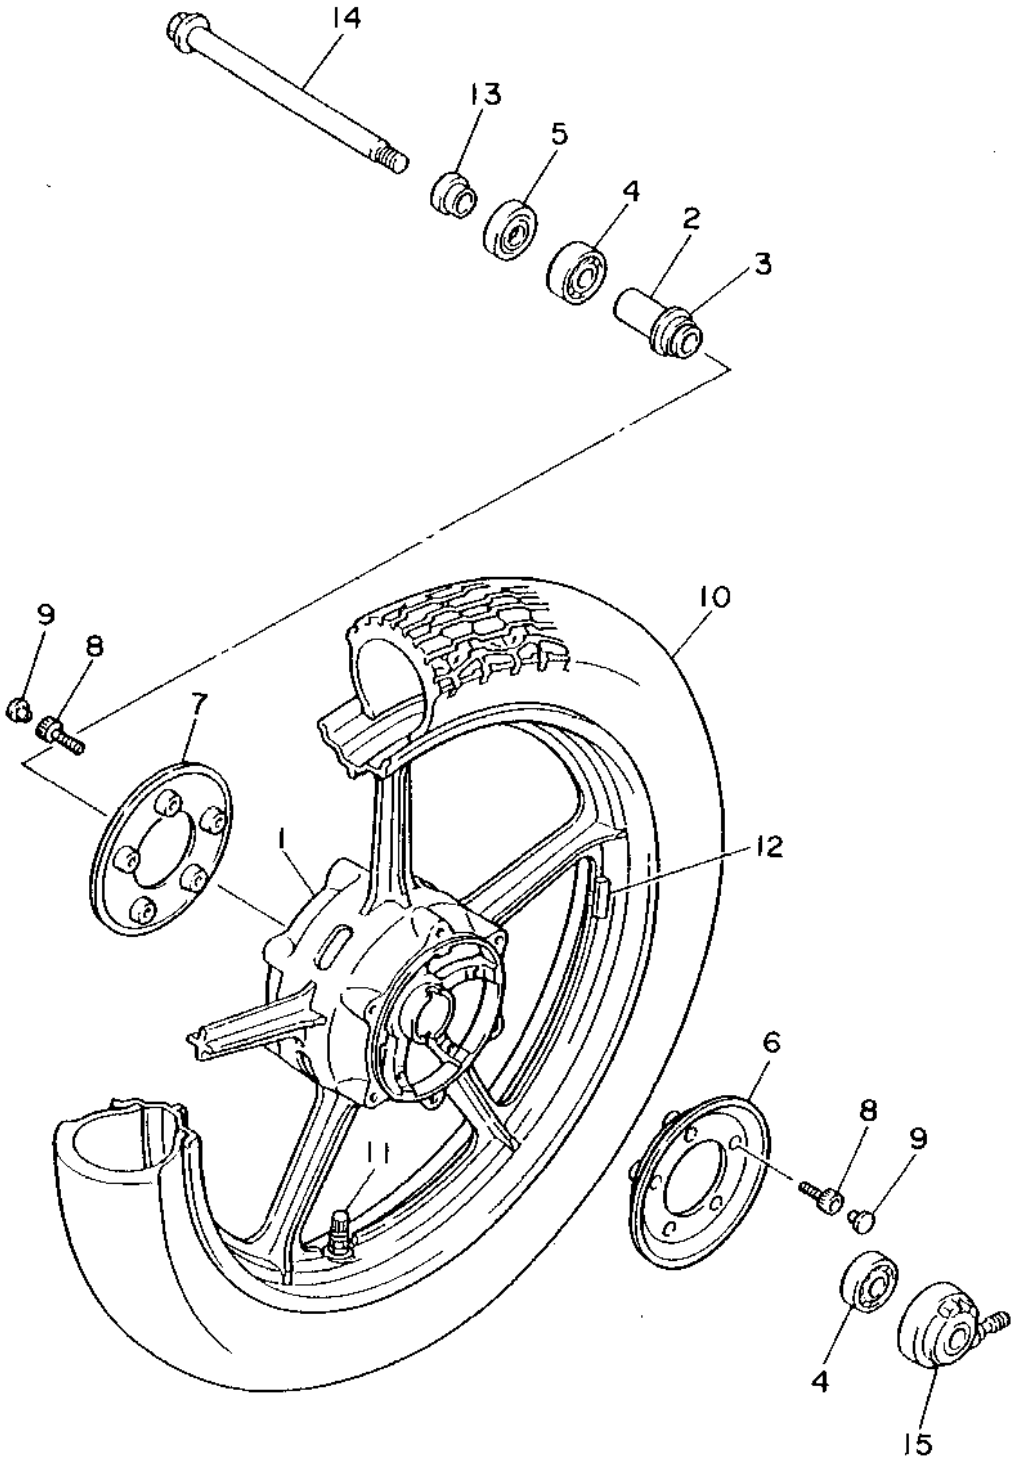

FRONT WHEEL

Ref. No.	Part Number	Description	Qty	Remarks
1	56W-25168-00-P1	CAST WHEEL, FRONT	1	LIGHT YELLOWISH GRAY ME 5
2	90560-15116-00	SPACER	1	
3	146-25115-00-00	FLANGE, SPACER 1	1	
4	93306-30202-00	BEARING	2	
5	93102-22014-00	OIL SEAL	1	
6	56W-2512A-00-00	CAP, WHEEL (LEFT)	1	
7	56W-2512A-10-00	CAP, WHEEL (RIGHT)	1	
8	90110-06091-00	BOLT, HEXAGON SOCKET HEAD	10	
9	90338-06162-00	PLUG	10	
10	94110-190J1-00	TIRE (100/90-19 57H)	1	UR BRIDGE- STONE
11	93900-00001-00	VALVE, RIM	1	UR BRIDGE- STONE
	93900-00003-00	VALVE, RIM	1	UR DUNLOP
12	29L-25398-00-00	BALANCER, WHEEL (10G)	1	UN
	29L-25398-10-00	BALANCER, WHEEL (20G)	1	UN
	29L-25398-20-00	BALANCER, WHEEL (30G)	1	UN
13	90387-15550-00	COLLAR	1	
14	42X-25181-00-00	AXLE, WHEEL	1	
15	3JK-25190-00-00	GEAR UNIT ASSEMBLY	1	

1TE110-6280