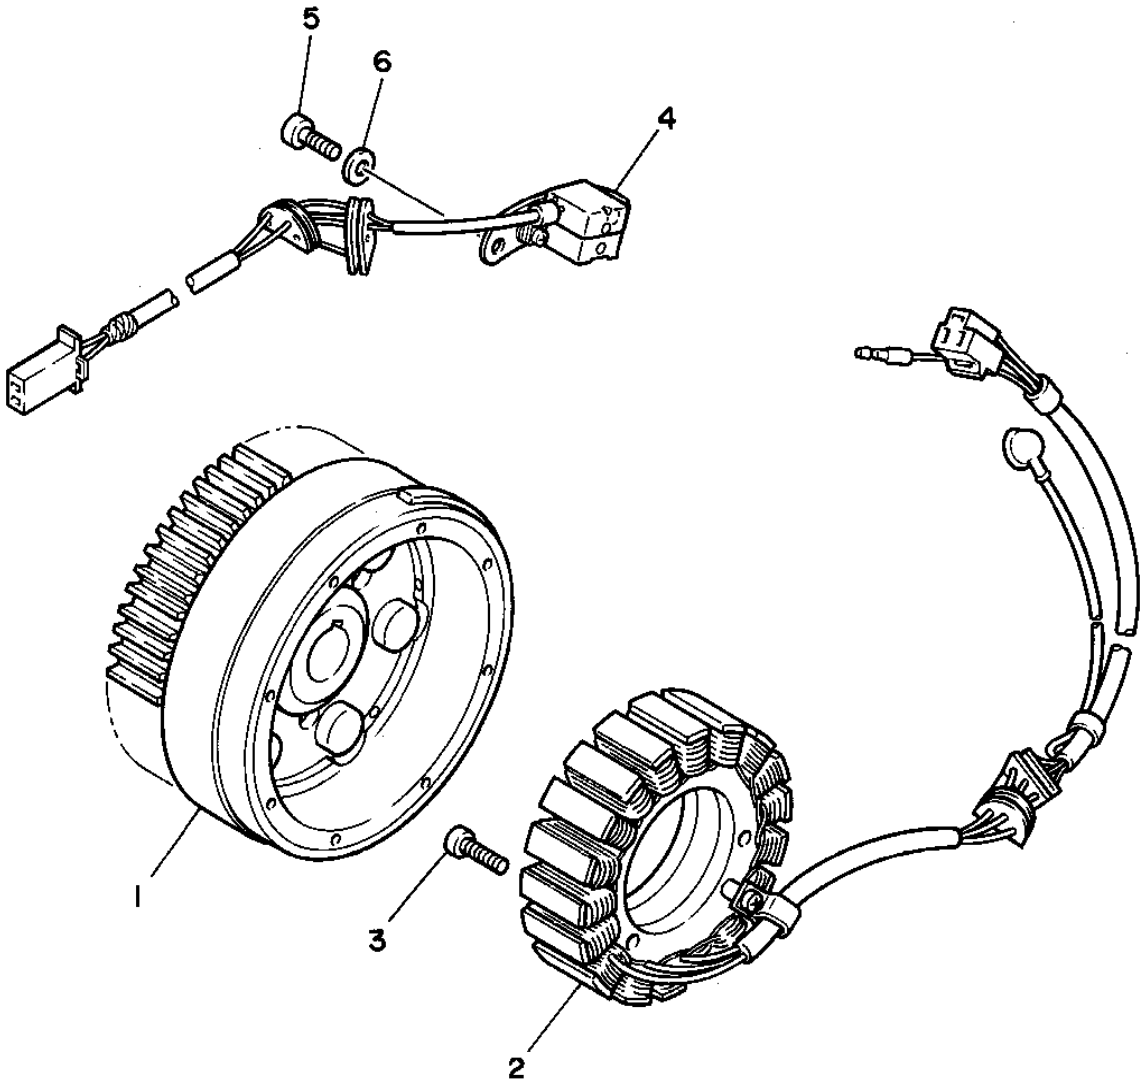

GENERATOR

Ref. No.	Part Number	Description	Qty	Remarks
1	3JK-81450-00-00	ROTOR ASSEMBLY	1	
2	1RM-81410-20-00	STATOR ASSEMBLY	1	
3	90110-06138-00	BOLT, HEX SKT HEAD	3	
4	3JK-81670-00-00	PICK-UP ASSEMBLY	1	
5	91316-06016-00	BOLT, SOCKET HEAD	2	
6	90201-06643-00	WASHER, PLATE	2	

3JK7110-1340