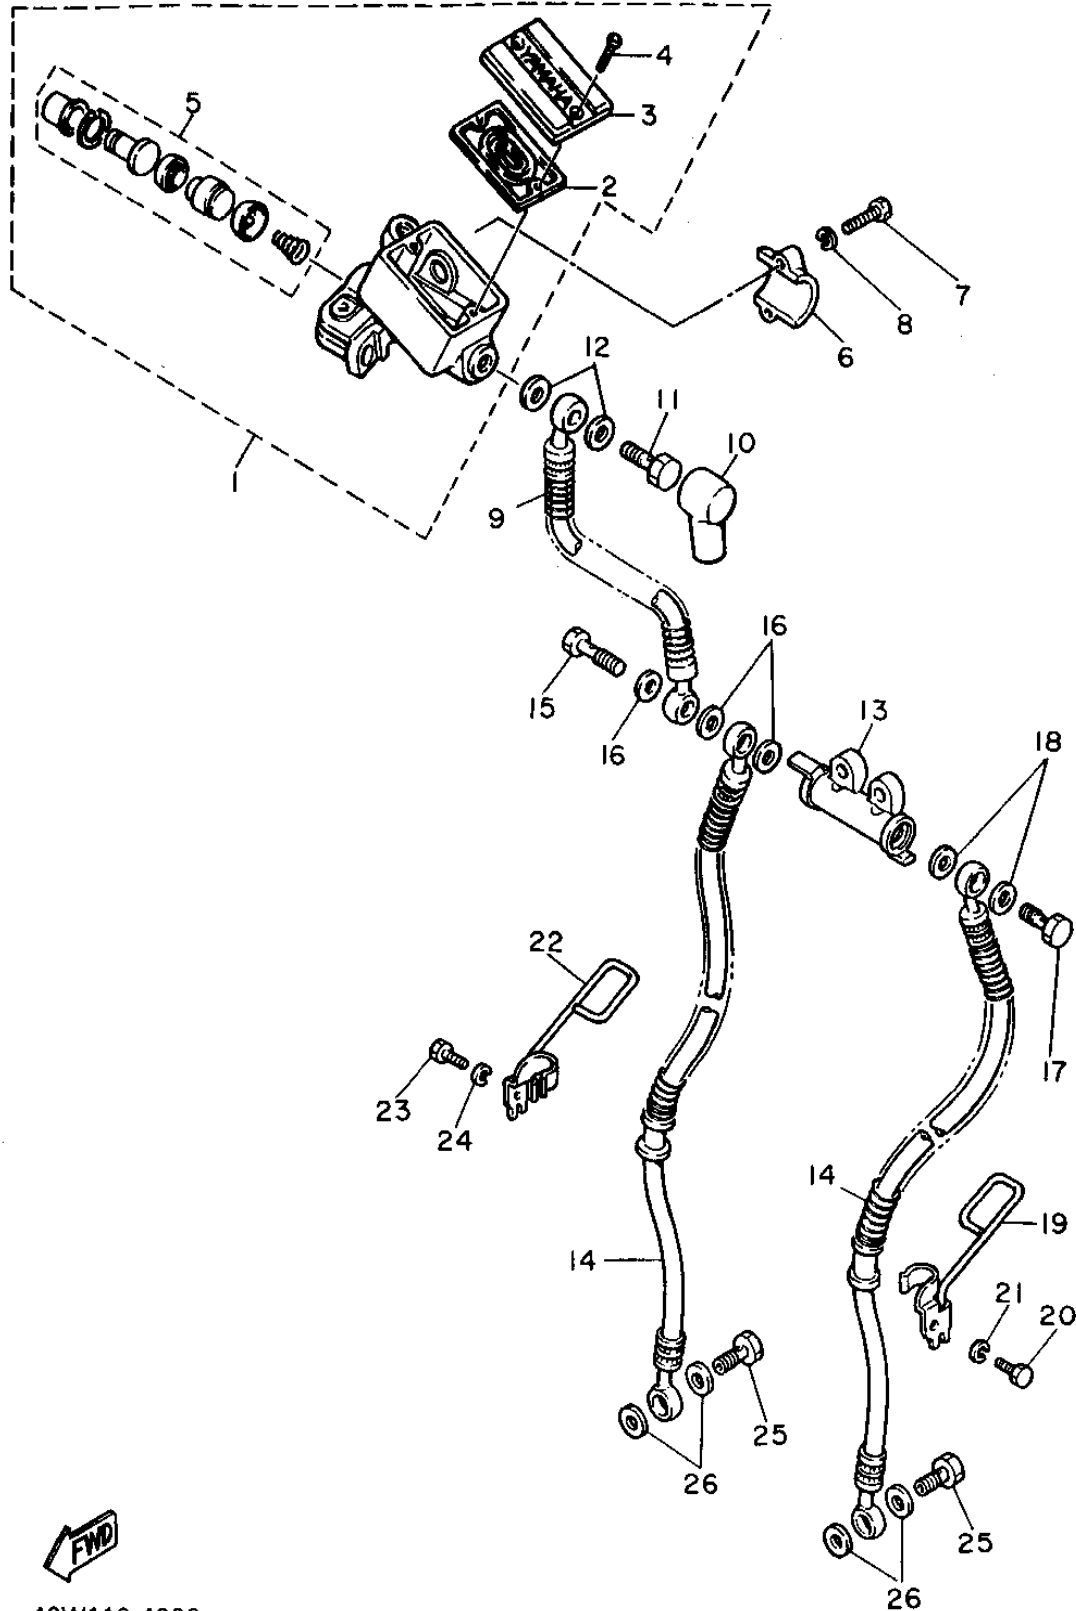

FRONT MASTER CYLINDER

Ref. No.	Part Number	Description	Qty	Remarks
1	22R-25850-02-00	MASTER CYLINDER ASSEMBLY	1	
2	4K0-25854-00-00	. DIAPHRAGM RESERVOIR	1	
3	3GM-25852-01-00	. CAP, RESERVOIR	1	
4	98706-04012-00	. SCREW, FLAT HEAD	2	
5	4K0-W0041-50-00	. CYLINDER KIT, MASTER	1	
6	4L0-25867-00-00	BRACKET, MASTER CYLINDER	1	
7	97016-06025-00	BOLT	2	
8	92906-06100-00	WASHER, SPRING	2	
9	42H-25872-01-00	HOSE, BRAKE 1	1	
10	4L0-25862-00-00	BOOT, MASTER CYLINDER	1	
11	90401-10034-00	BOLT, UNION	1	
12	90201-10118-00	WASHER, PLATE	2	
13	42H-25885-01-00	JOINT	1	
14	42H-25873-01-00	HOSE, BRAKE 2	2	
15	90401-10044-00	BOLT, UNION	1	
16	90201-10118-00	WASHER, PLATE	3	
17	90401-10034-00	BOLT, UNION	1	
18	90201-10118-00	WASHER, PLATE	2	
19	42X-25875-00-00	HOLDER, BRAKE HOSE 1	1	
20	97011-06010-00	BOLT	1	
21	92995-06100-00	WASHER, SPRING	1	
22	42X-25876-00-00	HOLDER, BRAKE HOSE 2	1	
23	97011-06010-00	BOLT	1	
24	92995-06100-00	WASHER, SPRING	1	
25	90401-10034-00	BOLT, UNION	2	
26	90201-10118-00	WASHER, PLATE	4	

42W110-4320