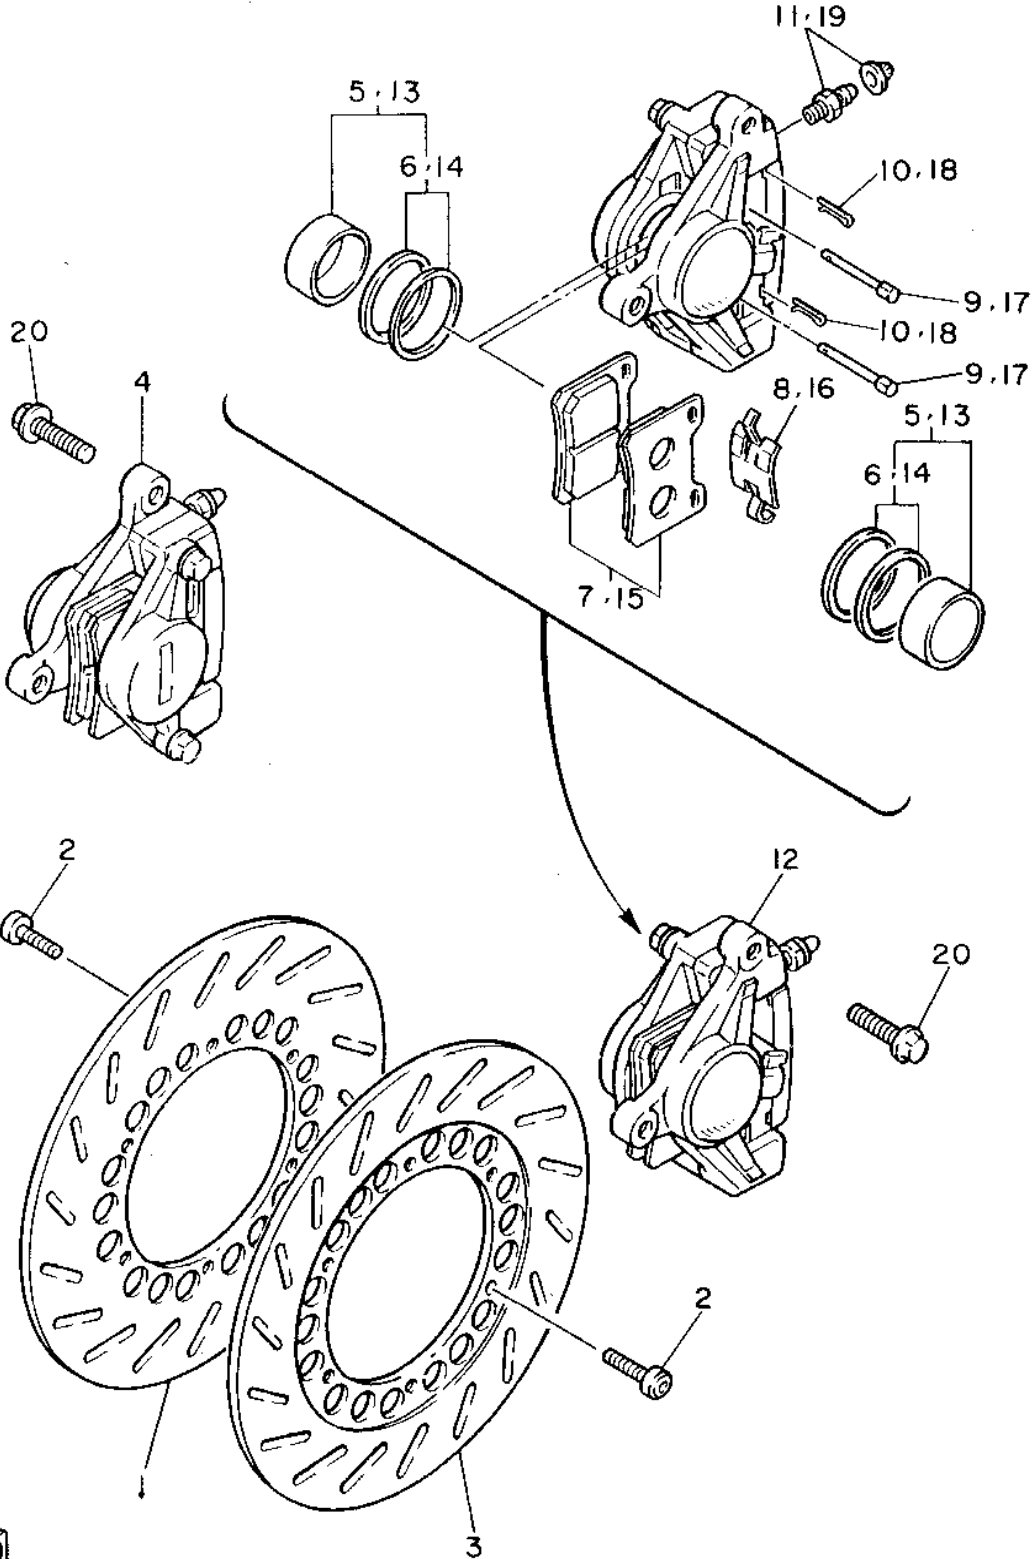

FRONT BRAKE CALIPER

Ref. No.	Part Number	Description	Qty	Remarks
1	3JK-25831-00-00	DISC, BRAKE (RIGHT)	1	SILVER
2	90109-08718-00	BOLT	12	
3	3JK-25831-10-00	DISC, BRAKE (LEFT)	1	SILVER
4	42H-25810-01-00	CALIPER ASSEMBLY (RIGHT)	1	
5	26H-W0057-00-00	. PISTON ASSEMBLY, CALIPER	1	
6	26H-W0047-00-00	.. CALIPER SEAL KIT	1	
7	26H-W0045-11-00	. BRAKE PAD KIT	1	
8	1WG-25919-00-00	. SUPPORT, PAD	1	
9	3HE-25924-00-00	. PIN, PAD	2	
10	3HE-25925-00-00	. CLIP	2	
11	1J3-W0048-00-00	. BLEED SCREW KIT	1	
12	42H-25810-11-00	CALIPER ASSEMBLY (LEFT)	1	
13	26H-W0057-00-00	. PISTON ASSEMBLY, CALIPER	1	
14	26H-W0047-00-00	.. CALIPER SEAL KIT	1	
15	26H-W0045-11-00	. BRAKE PAD KIT	1	
16	1WG-25919-00-00	. SUPPORT, PAD	1	
17	3HE-25924-00-00	. PIN, PAD	2	
18	3HE-25925-00-00	. CLIP	2	
19	1J3-W0048-00-00	. BLEED SCREW KIT	1	
20	90105-10638-00	BOLT, WASHER BASED	4	

1RR110-6290