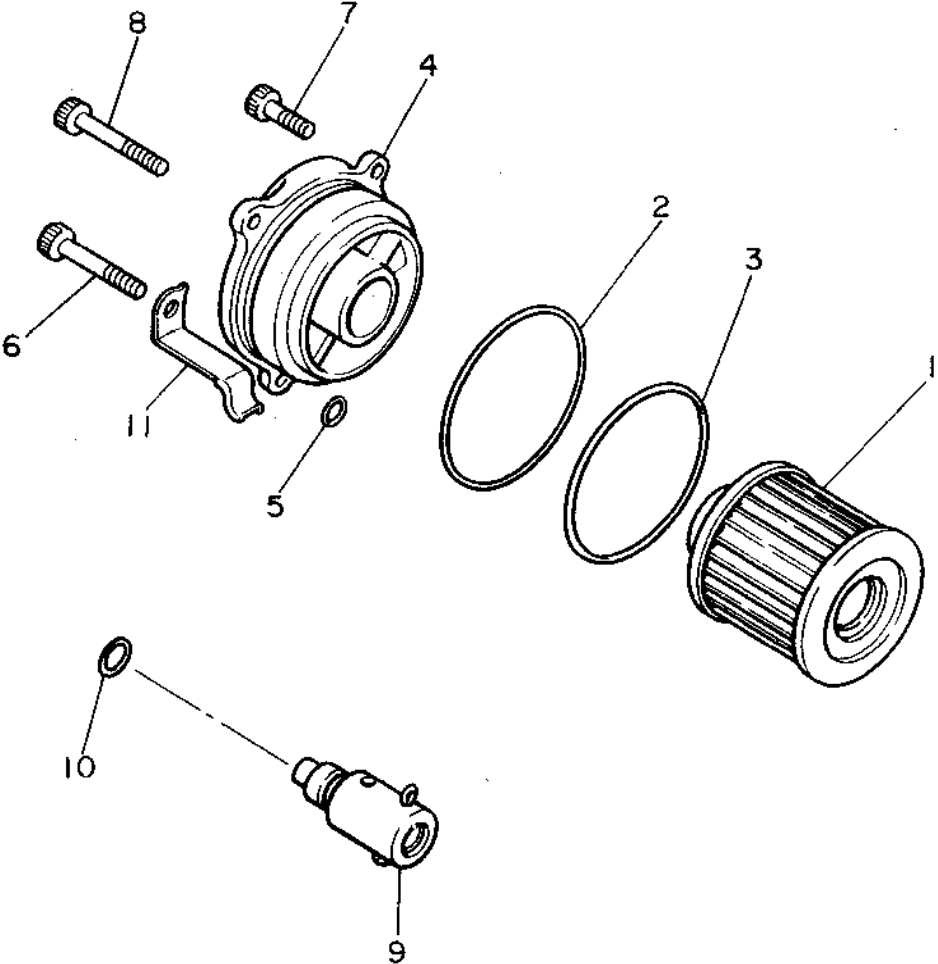

OIL CLEANER

Ref. No.	Part Number	Description	Qty	Remarks
1	4X7-13440-90-00	ELMNT ASSEMBLY, OIL CLNR	1	
2	93210-56459-00	O-RING	1	
3	93210-54452-00	O-RING	1	
4	1RM-13447-00-00	COVER, OIL ELEMENT	1	
5	93210-07135-00	O-RING	1	
6	90109-06667-00	BOLT	1	
7	91311-06020-00	BOLT, SOCKET HEAD	1	
8	91311-06050-00	BOLT, SOCKET HEAD	1	
9	11H-13490-00-00	RELIEF VALVE ASSEMBLY ...	1	
10	93210-10096-00	O-RING	1	
11	90462-10098-00	CLAMP	1	

5E3171-1070