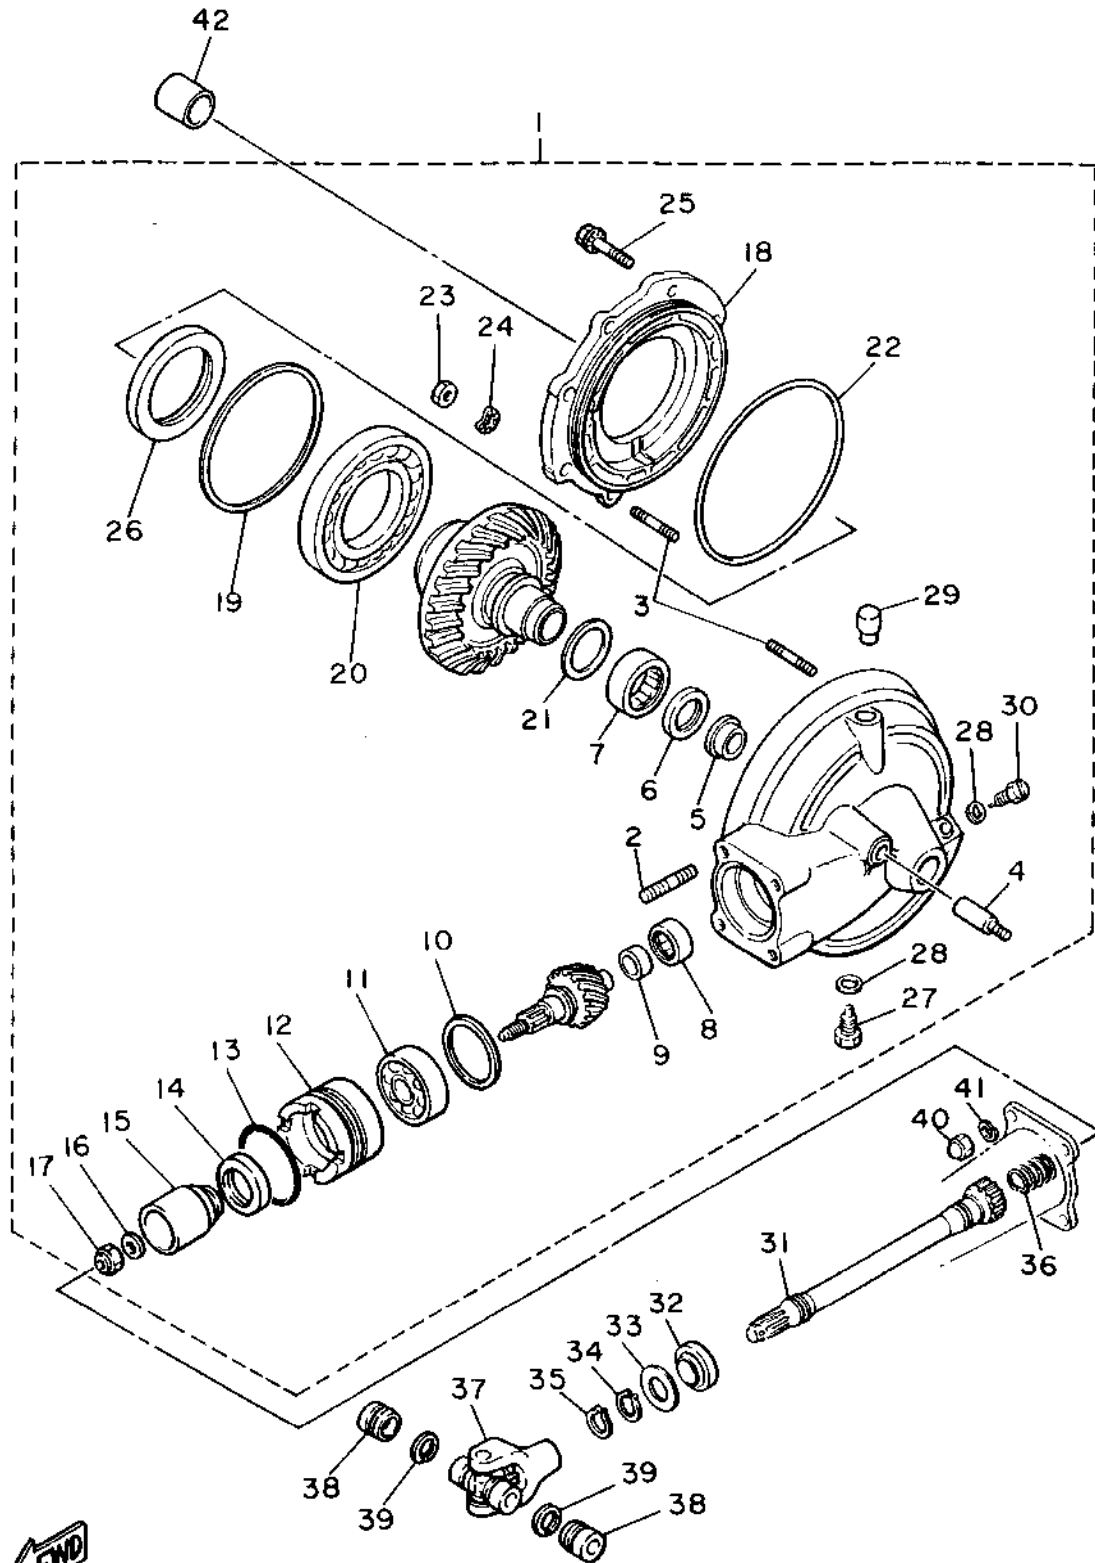

DRIVE SHAFT

Ref. No.	Part Number	Description	Qty	Remarks
1	56W-46101-02-00	REAR AXLE GEAR CASE ASSEMBLY	1	
2	90116-10361-00	. BOLT, STUD	4	
3	90116-08360-00	. BOLT, STUD	6	
4	90116-10249-00	. BOLT, STUD	1	
5	4H7-46153-00-00	. COLLAR, GUIDE	1	
6	93101-30084-00	. OIL SEAL	1	
7	93311-43729-00	. BEARING	1	
8	93317-41510-00	. BEARING	1	
9	2H7-46122-00-00	. RACE, INNER	1	
10	1J7-17537-Y0-30	. SHIM, THRUST (0.30T)	1	UR
	1J7-17537-Y0-40	. SHIM, THRUST (0.40T)	1	UR
	1J7-17537-Y0-50	. SHIM, THRUST (0.50T)	1	UR
11	93306-30533-00	. BEARING (B6305RB1 SPECIAL)	1	
12	4H7-46125-00-00	. RETAINER, BEARING	1	
13	93210-60426-00	. O-RING	1	
14	93101-38098-00	. OIL SEAL	1	
15	4H7-46123-00-00	. COUPLING, GEAR	1	
16	90201-14632-00	. WASHER, PLATE	1	
17	90185-14070-00	. NUT, SELF-LOCKING	1	
18	4H7-46152-00-00	. HOUSING, BEARING	1	
19	1J7-46117-Y0-30	. SHIM, RING GEAR (0.30T)	1	UR
	1J7-46117-Y0-35	. SHIM, RING GEAR	1	UR
	1J7-46117-Y0-40	. SHIM, RING GEAR (0.40T)	1	UR
	1J7-46117-Y0-50	. SHIM, RING GEAR (0.50T)	1	UR
20	93316-01403-00	. BEARING	1	
21	22U-46118-00-12	. SHIM, THRUST (1.2T)	1	UR
	22U-46118-00-14	. SHIM, THRUST (1.4T)	1	UR

CONTINUED ON NEXT FRAME ►

1TE110-6230