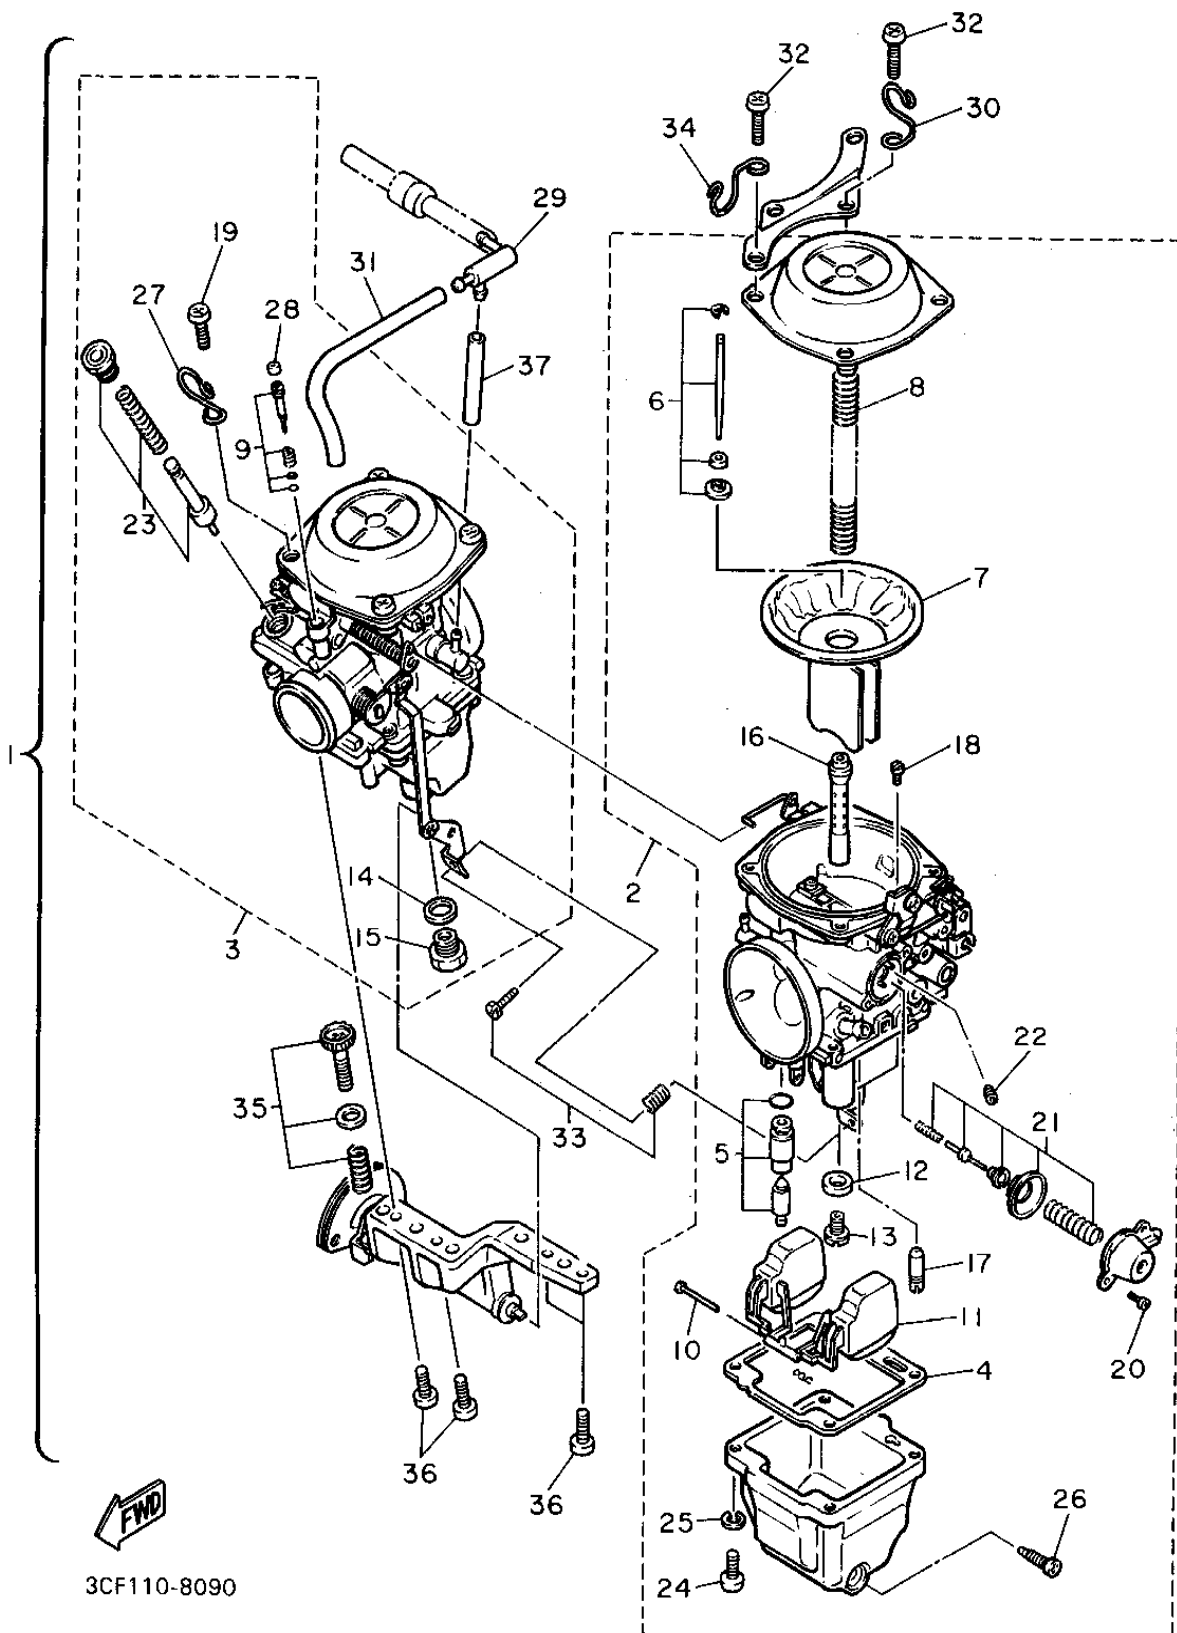

CARBURETOR

3CF110-8090

Ref. No.	Part Number	Description	Qty	Remarks
1	ø3C-F1490-00-10	CARBURETOR ASSEMBLY ...	1	UR NON-CA
	ø3C-G1490-00-10	CARBURETOR ASSEMBLY ...	1	UR CALIF
2	3CG-14901-01-00	. CARBURETOR ASSEMBLY 1	1	UR CALIF
	3CG-14901-01-00	. CARBURETOR ASSEMBLY 1	1	UR NON-CA
3	3CG-14902-01-00	. CARBURETOR ASSEMBLY 2	1	UR CALIF
	3CG-14902-01-00	. CARBURETOR ASSEMBLY 2	1	UR NON-CA
4	3CF-14984-01-00	.. GASKET, FLOAT CHAMBER	1	
5	3CF-14107-15-00	.. NEEDLE VALVE SET	1	
6	3CF-1490J-00-00	.. NEEDLE SET	1	
7	3CF-14940-00-00	.. DIAPHRAGM ASSEMBLY ..	1	
8	(3CF-14933-00-00)	SPRING, DIAPHRAGM	1	
9	12R-14105-00-00	.. PILOT SCREW SET	1	
10	537-14186-00-00	.. PIN, FLOAT	1	
11	2VA-14185-00-00	.. FLOAT	1	
12	137-14153-00-00	.. WASHER, MAIN JET	1	
13	3CF-14991-00-00	.. SCREW	1	
14	256-14954-00-00	.. WASHER	1	
15	620-14231-25-A0	.. JET, MAIN #1 5	1	UR #2
	620-1423A-75-00	.. JET, MAIN (122.5) (620-14231-75-A0)	1	UR #1
16	3CF-14141-93-00	.. NOZZLE, MAIN	1	
17	4G0-14142-40-00	.. JET, PILOT (# 40)	1	
18	3G2-14231-12-00	.. JET, POWER (# 60)	1	
19	98580-05010-00	.. SCREW, PAN HEAD	4	
20	98580-04008-00	.. SCREW, PAN HEAD	2	
21	3CF-1490H-00-00	.. DIAPHRAGM SET 5	1	
22	1HX-14231-28-00	.. JET, MAIN (#140)	1	
23	3CF-1410A-00-00	.. STARTER SET	1	
24	98580-05016-00	.. SCREW, PAN HEAD	4	

CONTINUED ON NEXT FRAME ►