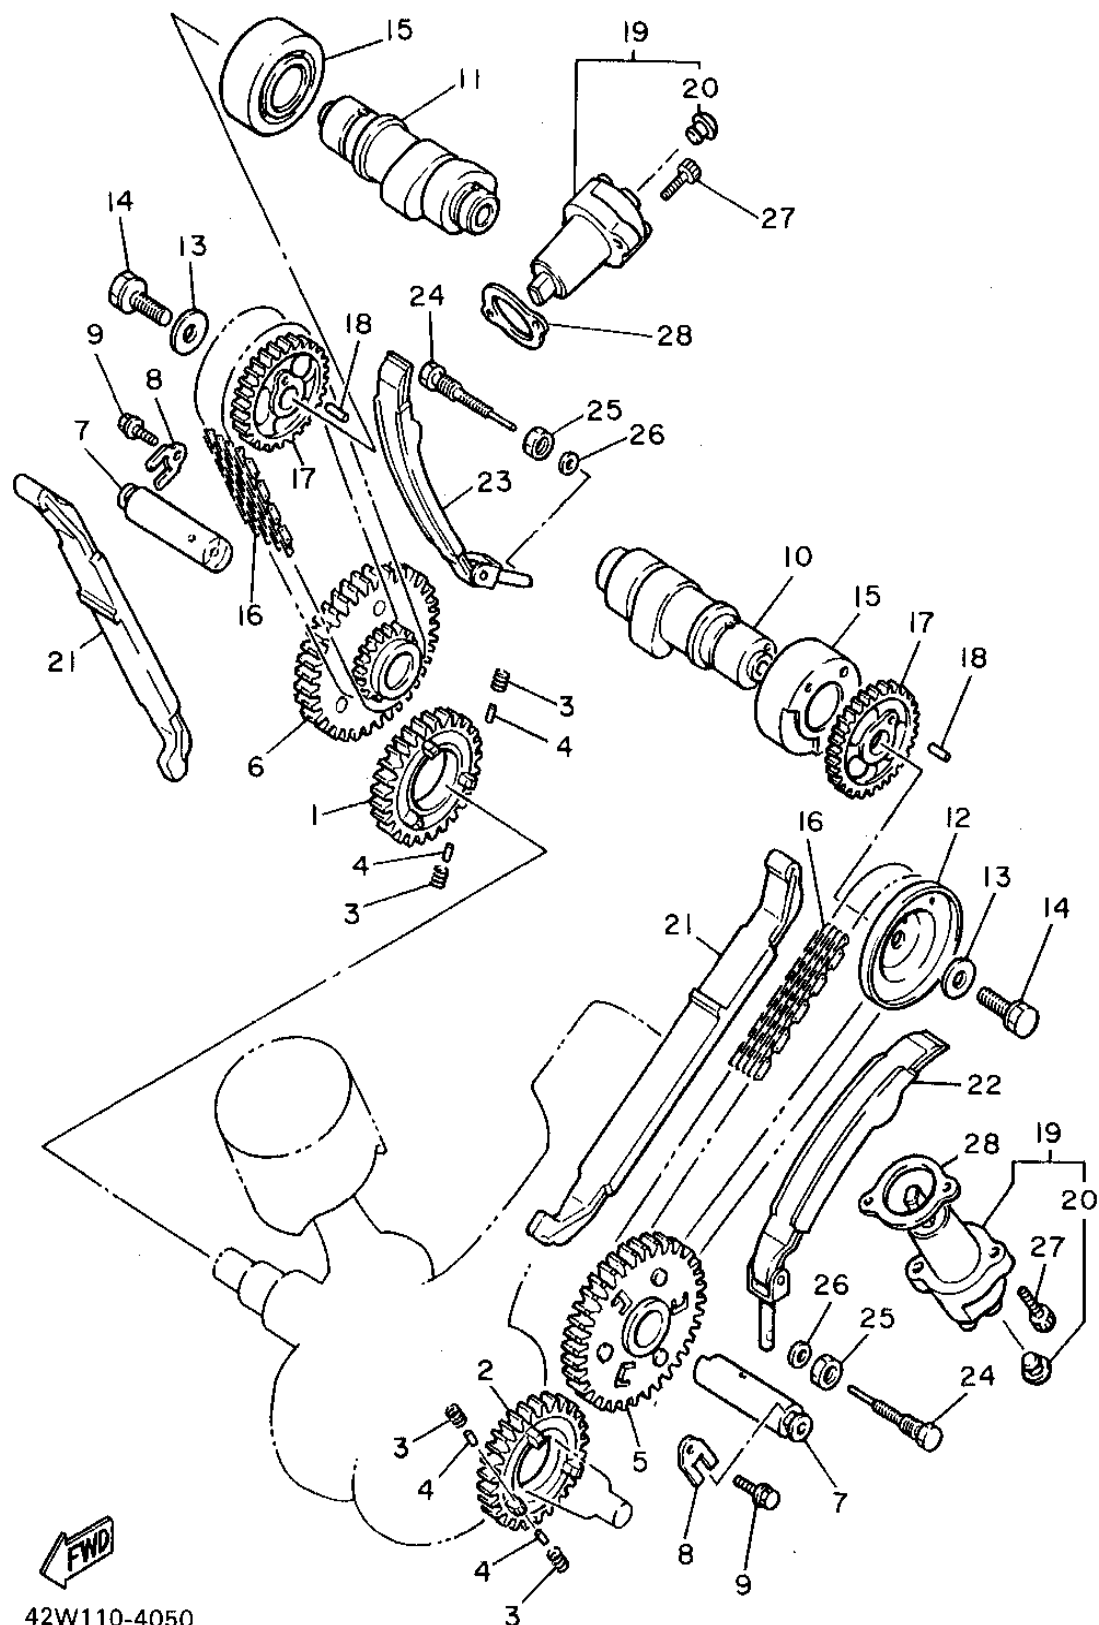

 42G110-4030

VALVE

Ref. No.	Part Number	Description	Qty	Remarks
1	2J2-12111-01-00	VALVE, INTAKE 1	2	
2	5A8-12121-00-00	VALVE, EXHAUST	2	
3	4X7-12116-00-00	SEAT, VALVE SPRING	4	
4	1TA-12113-00-00	SPRING, VALVE INNER	4	
5	1TA-12114-00-00	SPRING, VALVE OUTER	4	
6	341-12119-02-00	SEAL, VALVE STEM	4	
7	4X7-12117-00-00	RETAINER, VALVE SPR	4	
8	4X7-12118-00-00	COTTER, VALVE	8	
9	42X-12151-00-00	ARM, VALVE ROCKER (4X7-12151-00)	4	
10	4X7-12156-01-00	SHAFT, ROCKER	4	
11	4X7-12159-00-00	SCREW, VALVE ADJUSTING ..	4	
12	90170-08173-00	NUT, HEXAGON	4	

5E3171-1050

CAMSHAFT - CHAIN

Ref. No.	Part Number	Description	Qty	Remarks
1	4X7-11536-00-00	GEAR, DRIVE (35T)	1	
2	4X7-11534-00-00	GEAR, BREAKER DRIVE	1	
3	90501-21133-00	SPRING, COMPRESSION	12	
4	93605-10090-00	PIN, DOWEL	12	
5	4X7-11540-01-00	CM CHN SPRKT ASSEMBLY 1 (20/50T)	1	
6	4X7-11550-00-00	CAM CHAIN SPRKT 2 (20/50T)	1	
7	4X7-12247-01-00	SHAFT, TENSIONER	2	
8	90209-06205-00	WASHER, SPEC'L SHAP	2	
9	90105-06154-00	BOLT, WASHER BASED	2	
10	42H-12171-00-00	CAMSHAFT 1	1	
11	42H-12181-00-00	CAMSHAFT 2	1	
12	42X-11145-00-00	PLATE, BREATHER 2	1	
13	90201-10774-00	WASHER, PLATE	2	
14	90101-10303-00	BOLT	2	
15	90380-25125-00	BUSH, SOLID	2	
16	94590-45098-00	CHAIN, CAM	2	
17	4X7-12176-00-00	SPROCKET, CAM CHAIN	2	
18	93604-10011-00	PIN, DOWEL	2	
19	4X7-12210-01-00	TENSNR ASSEMBLY, CAM CHN	2	
20	90338-06121-00	. PLUG, SPEC'L SHAPE	1	
21	4X7-12231-00-00	GUIDE, STOPPER 1	2	
22	4X7-12241-00-00	GUIDE, STOPPER 2	1	
23	4X7-12221-00-00	GUIDE, STOPPER 3	1	
24	90109-08592-00	BOLT	2	
25	95303-08700-00	NUT	2	
26	92901-06600-00	WASHER	2	
27	91311-06025-00	BOLT, SOCKET HEAD	4	