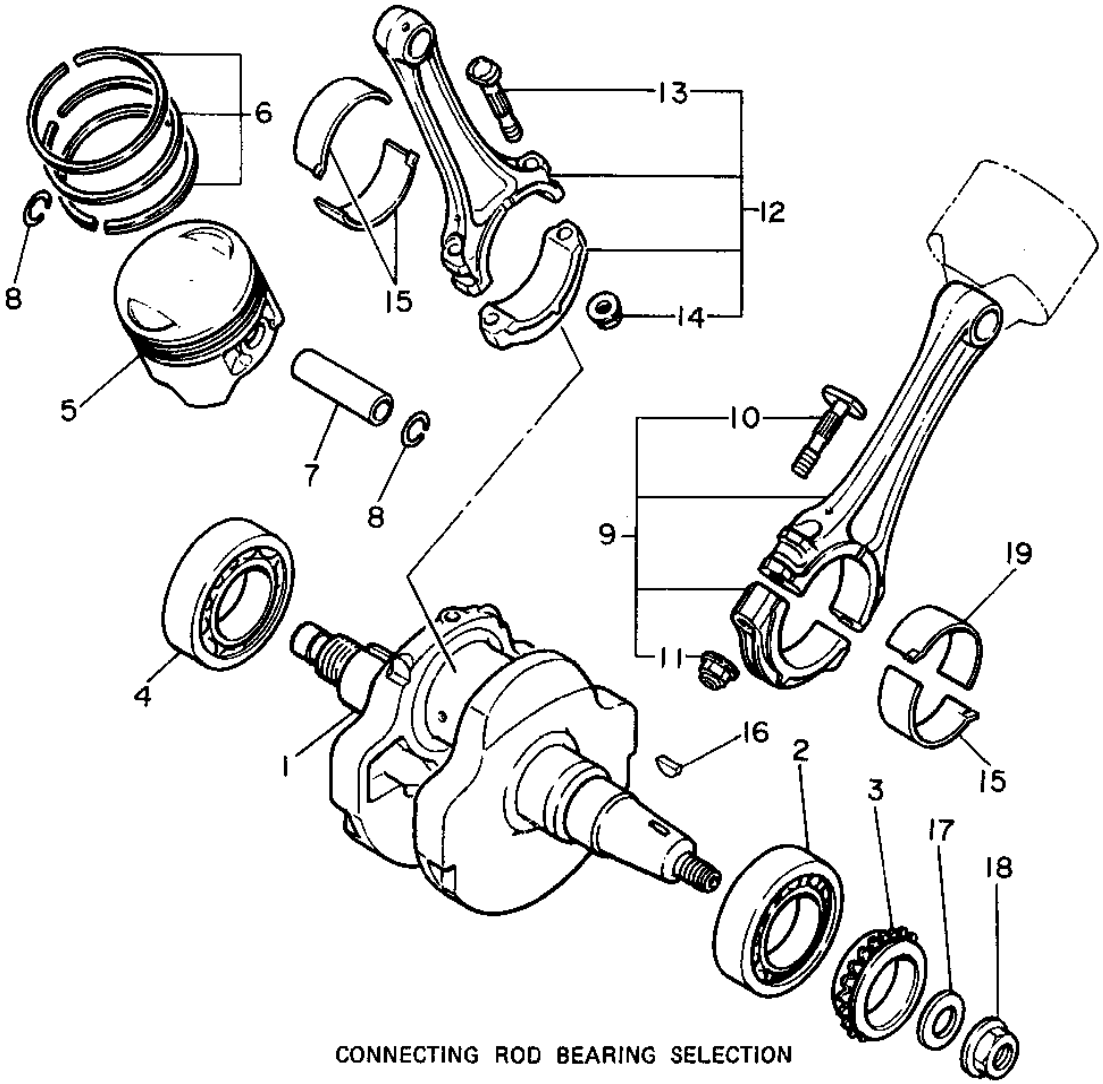

CRANKSHAFT - PISTON

CONNECTING ROD BEARING SELECTION
Housing No. - Shaft No. = Bearing No.

BEARING No.	PART No.	COLOUR
BEARING 1	4X7-11656-00	BLUE
BEARING 2	4X7-11656-10	BLACK
BEARING 3	4X7-11656-20	BROWN
BEARING 4	4X7-11656-30	GREEN
BEARING 5	4X7-11656-40	YELLOW

BEARING NO.	PART NO.	COLOUR
BEARING 1	5G5-11656-00	BLACK
BEARING 2	5G5-11656-10	BROWN
BEARING 3	5G5-11656-20	GREEN

Ref. No.	Part Number	Description	Qty	Remarks
1	1TA-11411-00-00	CRANKSHAFT	1	
2	93306-30808-00	BEARING (3EF)	1	
3	4X7-13354-00-00	SPROCKET, DRIVE	1	
4	93306-30808-00	BEARING (3EF)	1	
5	1TA-11631-00-A0	PISTON (STD)	2	
	1TA-11636-00-00	PISTON (0.50MM O/S)	2	AP
	1TA-11638-00-00	PISTON (1.00MM O/S)	2	AP
6	1TA-11610-00-00	PISTON RING SET (STD)	2	
	1TA-11610-20-00	PISTON RING SET (0.50MM O/S)	2	AP
	1TA-11610-40-00	PISTON RING SET (1.00MM O/S)	2	AP
7	5A8-11633-00-00	PIN, PISTON	2	
8	93450-24028-00	CIRCLIP	4	
9	5A8-11650-00-00	CONN.ROD.ASSEMBLY.	1	
10	4X7-11654-01-00	. BOLT, CON ROD	2	
11	90179-09379-00	. NUT, SPEC'L SHAPE	2	
12	5A8-11660-00-00	CONNECTING ROD ASSEMBLY	1	
13	4X7-11654-01-00	. BOLT, CON ROD	2	
14	90179-09379-00	. NUT, SPEC'L SHAPE	2	
15	4X7-11656-00-00	PLANE BRNG, CON ROD	3	UR BLUE
	4X7-11656-10-00	PLANE BRNG, CON ROD	3	UR BLACK
	4X7-11656-20-00	PLANE BRNG, CON ROD	3	UR BROWN
	4X7-11656-30-00	PLANE BRNG, CON ROD	3	UR GREEN
	4X7-11656-40-00	PLANE BRNG, CON ROD	3	UR YELLOW
16	90280-16053-00	KEY, WOODRUFF	1	
17	90201-165H4-00	WASHER, PLATE	1	
18	90179-16448-00	NUT, SPEC'L SHAPE	1	
19	5G5-11656-00-00	PLANE BRNG, CON ROD	1	UR BLACK

CONTINUED ON NEXT FRAME ►

42G110-4030