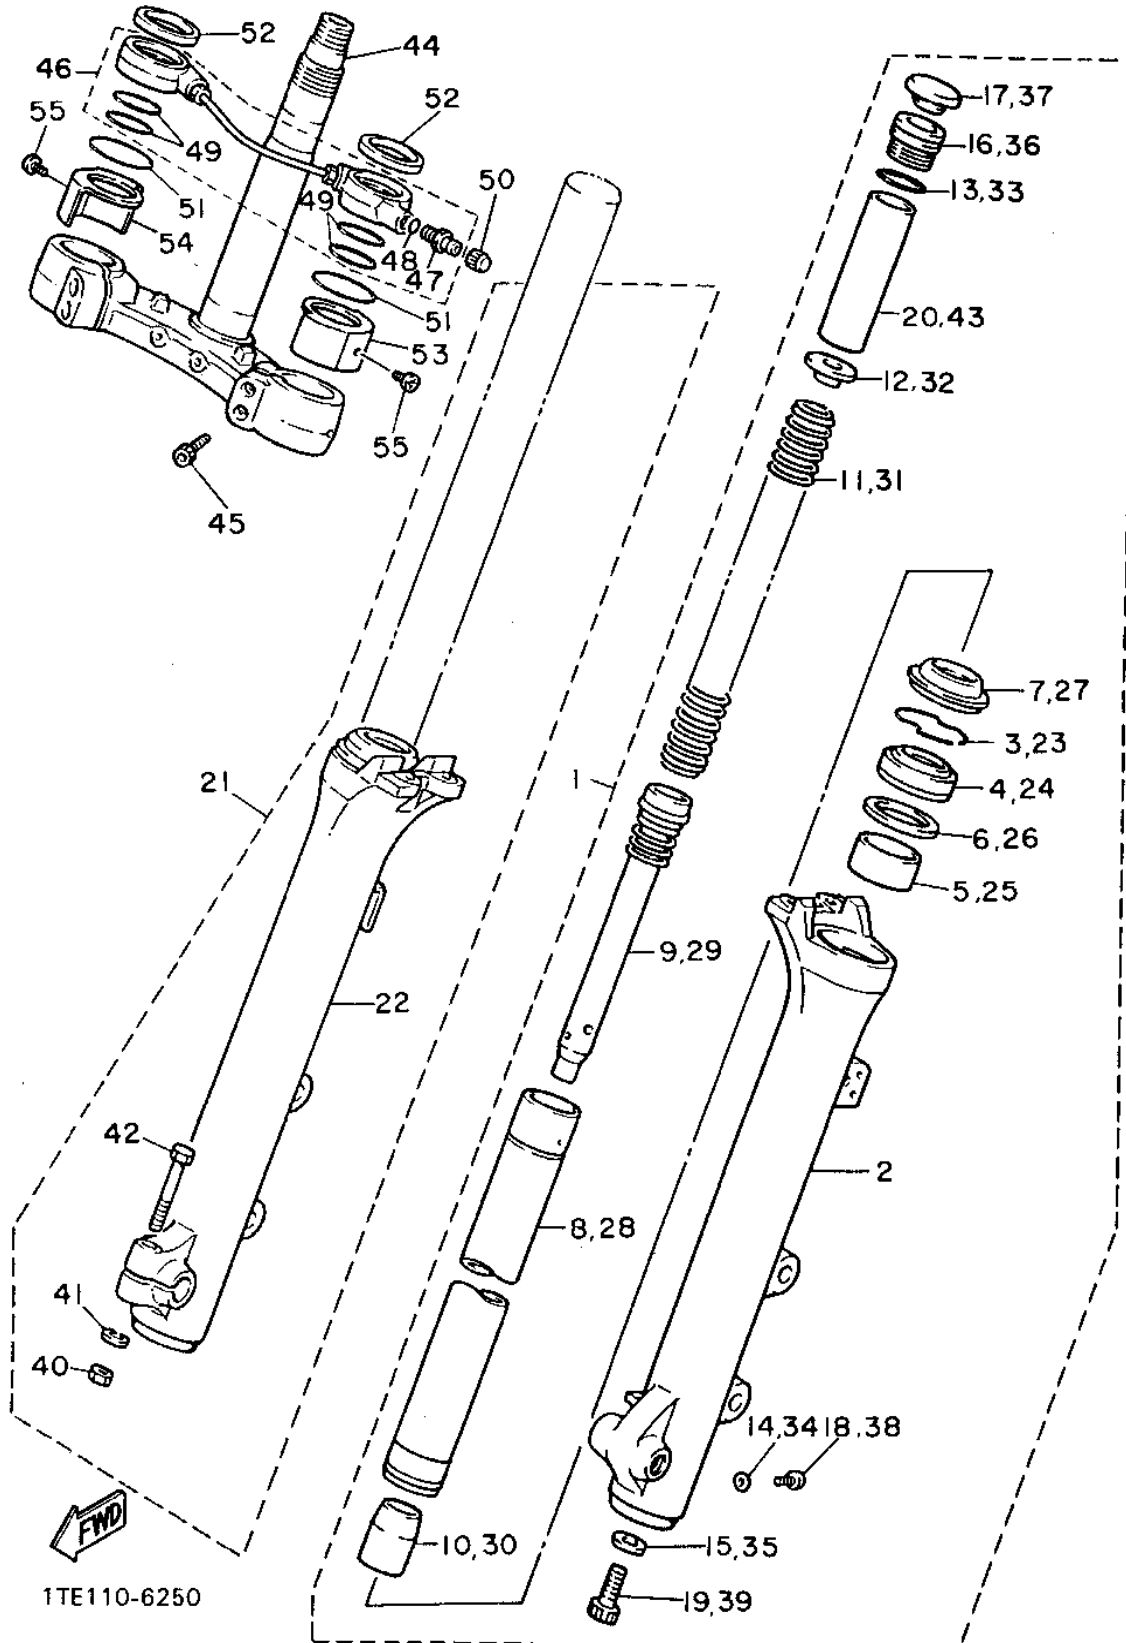

FRONT FORK

Ref. No.	Part Number	Description	Qty	Remarks
1	3JK-23102-00-00	FRONT FORK ASSEMBLY (L.H)	1	
2	42H-23126-01-00	. TUBE, OUTER 1	1	
3	3R4-23153-00-00	. RING, SNAP	1	
4	3EN-23145-00-00	. OIL SEAL	1	
5	2YK-23125-00-00	. METAL, SLIDE 1	1	
6	4V2-23146-L0-00	. WASHER, OIL SEAL	1	
7	42X-23144-01-00	. SEAL, DUST	1	
8	1TA-23110-00-00	. INNER TUBE COMP 1	1	
9	33M-23170-00-00	. CYLINDER COMP., FRONT FORK	1	
10	1W1-23173-L0-00	. SPINDLE, TAPER	1	
11	3JK-23141-00-00	. SPRING, FRONT FORK	1	
12	1W1-23142-L0-00	. SEAT, SPRING UPPER	1	
13	1W1-23114-L0-00	. GASKET	1	
14	122-23129-00-00	. GASKET, DRAIN PLUG	1	
15	509-23158-L0-00	. GASKET	1	
16	31A-23111-31-00	. BOLT, CAP	1	
17	42H-23168-00-00	. CAP, FRONT FORK	1	
18	4H7-23119-00-00	. PLUG, DRAIN - (122-23119-01)	1	
19	278-23181-50-00	. BOLT, HEXAGON SOCKET HEAD	1	
20	3JK-23118-00-00	. SPACER	1	
21	3JK-23103-00-00	FRONT FORK ASSEMBLY (R.H)	1	
22	42H-23136-01-00	. TUBE, OUTER 2	1	
23	3R4-23153-00-00	. RING, SNAP	1	
24	3EN-23145-00-00	. OIL SEAL	1	
25	2YK-23125-00-00	. METAL, SLIDE 1	1	
26	4V2-23146-L0-00	. WASHER, OIL SEAL	1	
27	42X-23144-01-00	. SEAL, DUST	1	

CONTINUED ON NEXT FRAME ►