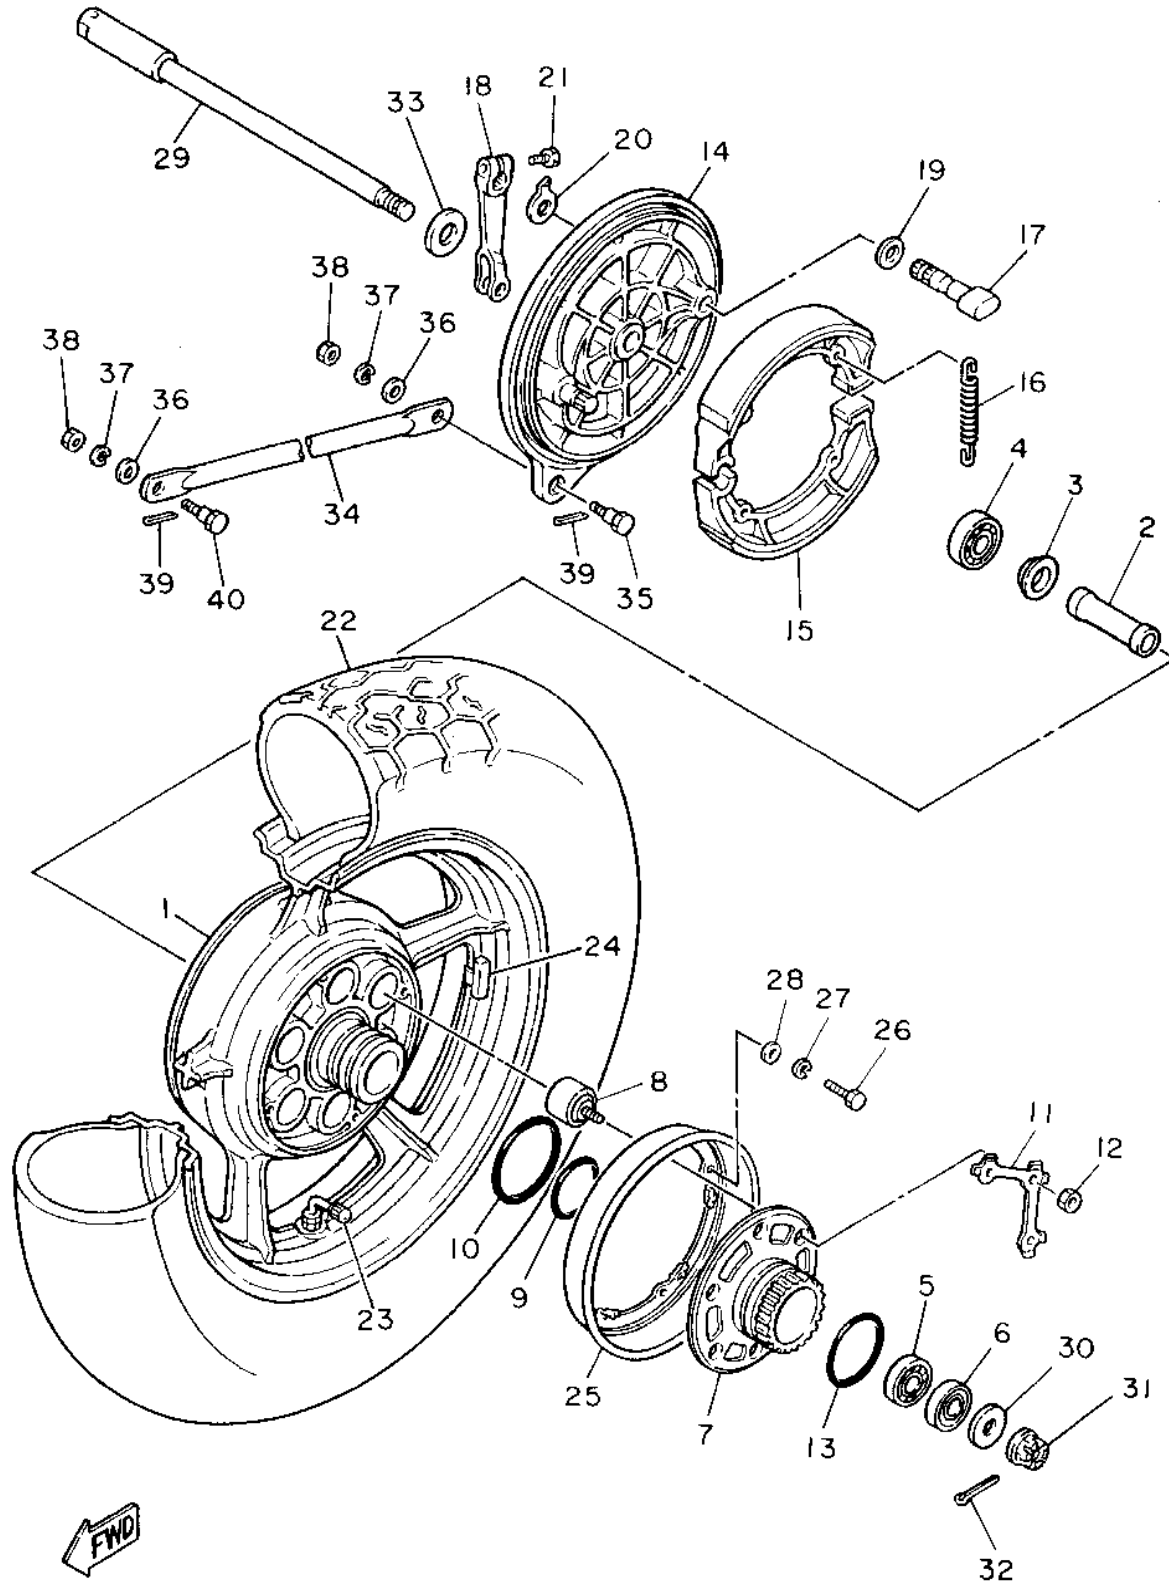

REAR WHEEL

Ref. No.	Part Number	Description	Qty	Remarks
1	42H-25338-01-P1	CAST WHEEL, REAR	1	LIGHT YELLOWISH GRAY ME 5
2	90560-17249-00	SPACER	1	
3	146-25315-00-00	FLANGE, SPACER	1	
4	93306-30309-00	BEARING	1	
5	93306-20310-00	BEARING	1	
6	93306-20310-00	BEARING	1	
7	16G-25366-01-00	CLUTCH, HUB	1	
8	42H-25364-00-00	DAMPER	6	
9	93210-48530-00	O-RING	1	
10	93210-59531-00	O-RING	1	
11	16G-25412-00-00	WASHER	2	
12	95701-10500-00	NUT, FLANGE (95702-10500) ..	6	
13	93210-57428-00	O-RING	1	
14	42H-25321-02-00	PLATE, BRAKE SHOE	1	
15	3DR-W2536-00-00	BRAKE SHOE SET	1	
16	90507-20002-00	SPRING, TENSION	2	
17	4H7-25351-00-00	CAMSHAFT	1	
18	3CF-25355-00-00	LEVER, CAMSHAFT	1	
19	90201-14218-00	WASHER, PLATE	1	
20	4H7-2533A-02-00	PLATE, INDICATOR	1	
21	90101-06291-00	BOLT	1	
22	94114-155U6-00	TIRE (140/90 70H)	1	UR BRIDGE- STONE
23	93900-00016-00	VALVE, RIM	1	BRIDGE- STONE
24	29L-25398-00-00	BALANCER, WHEEL (10G) ...	1	UN
	29L-25398-10-00	BALANCER, WHEEL (20G) ...	1	UN
	29L-25398-20-00	BALANCER, WHEEL (30G) ...	1	UN
25	16G-25327-00-00	COVER, PLATE	1	
26	97021-05020-00	BOLT	4	

CONTINUED ON NEXT FRAME ►

FWD
42G110-4300