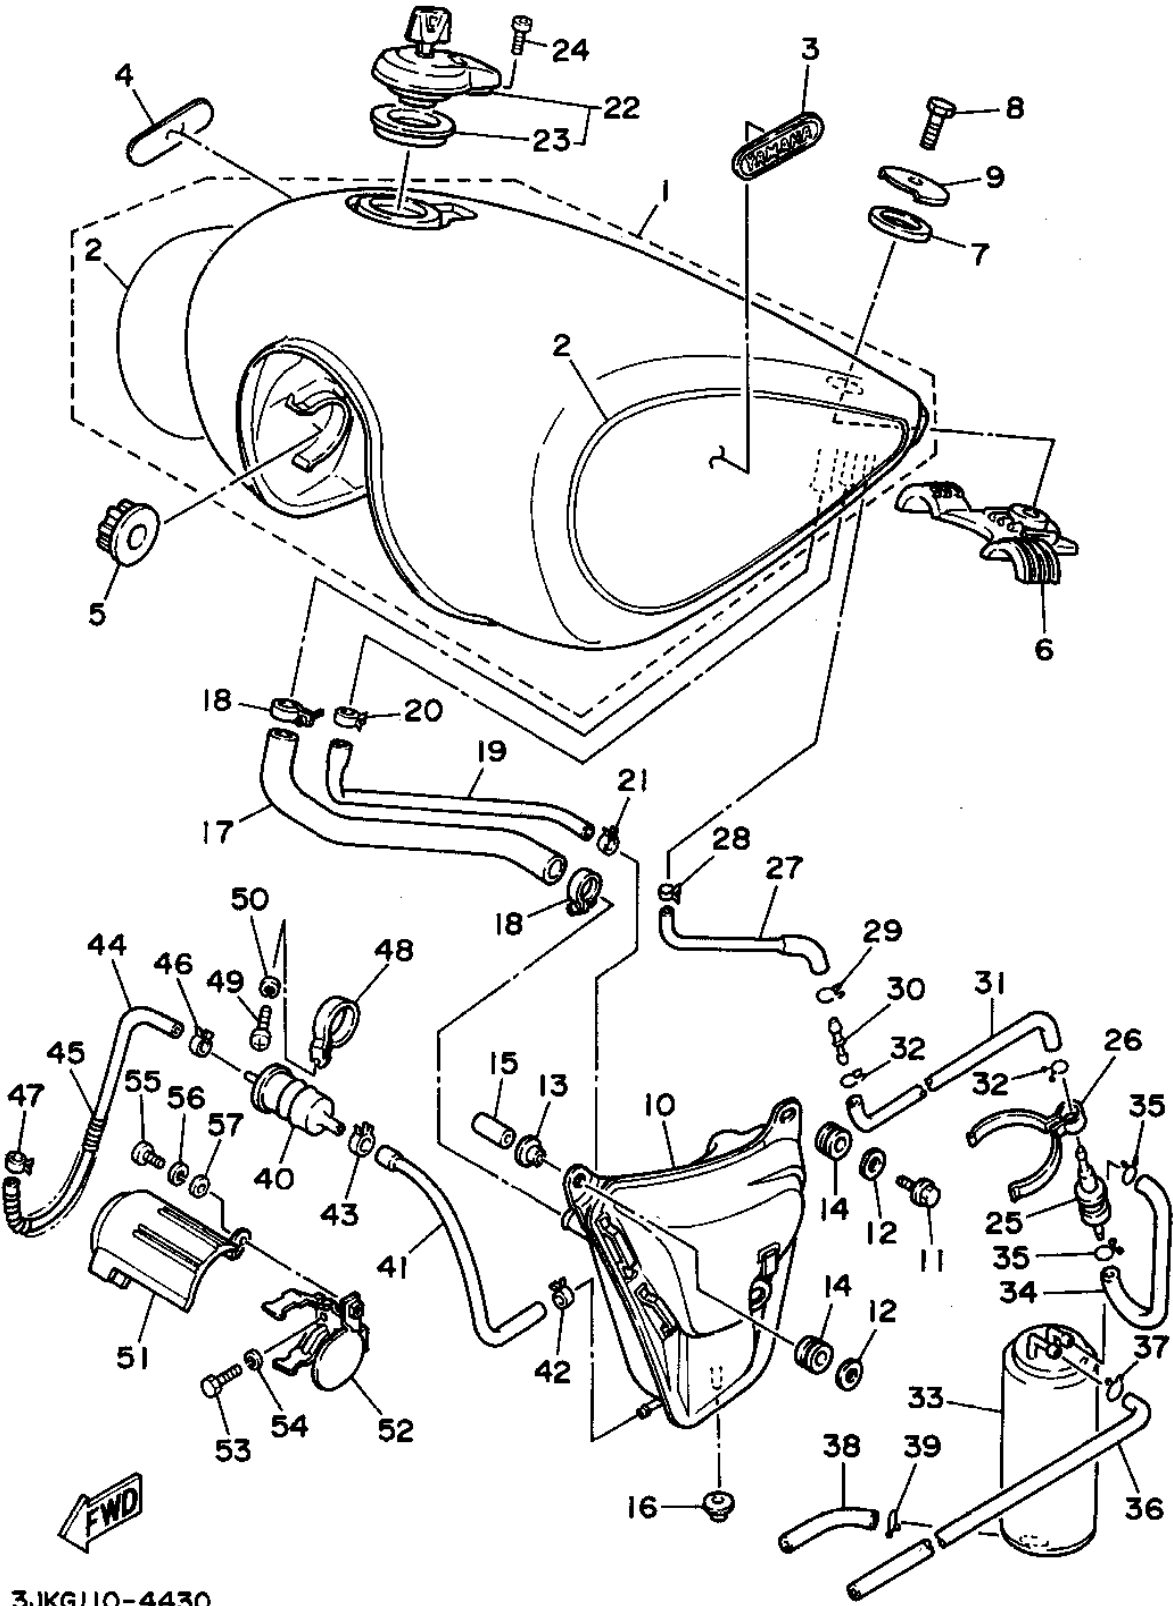

CONTINUED ON NEXT FRAME ➤

3JG110-4430

FUEL TANK (CALIFORNIA ONLY)

Ref. No.	Part Number	Description	Qty	Remarks
23	4X7-24612-00-00	. GASKET, CAP	1	
24	91311-05010-00	BOLT, SOCKET HEAD	1	
25	25H-24180-00-00	ROLL OVER VALVE ASSEMBLY	1	
26	(42H-2419A-00-00)	HOLDER	1	
27	42H-24376-00-00	PIPE, JOINT 1	1	
28	90467-08092-00	CLIP	1	
29	90467-09006-00	CLIP	1	
30	42H-24119-00-00	TUBE, CONNECTING	1	
31	(42H-24377-00-00)	PIPE, JOINT 3	1	
32	90467-09006-00	CLIP	2	
33	42H-24170-00-00	CANISTER ASSEMBLY	1	
34	(42H-24378-00-00)	PIPE, JOINT 4	1	
35	90467-09006-00	CLIP	2	
36	90445-105G5-00	HOSE	1	
37	90467-09006-00	CLIP	1	
38	90445-11587-00	HOSE	1	
39	90467-11106-00	CLIP	1	
40	1FK-24560-00-00	FILTER ASSEMBLY	1	
41	42H-24311-00-00	PIPE, FUEL 1	1	
42	90467-10135-00	CLIP	1	
43	90467-11044-00	CLIP	1	
44	42H-24315-00-00	PIPE 5	1	
45	90501-101J5-00	SPRING, COMPRESSION (90501-08486-00)	1	
46	90467-11044-00	CLIP	1	
47	90467-10135-00	CLIP	1	
48	90465-08256-00	CLAMP	1	
49	98580-06010-00	SCREW, PAN HEAD (92503-06010)	1	