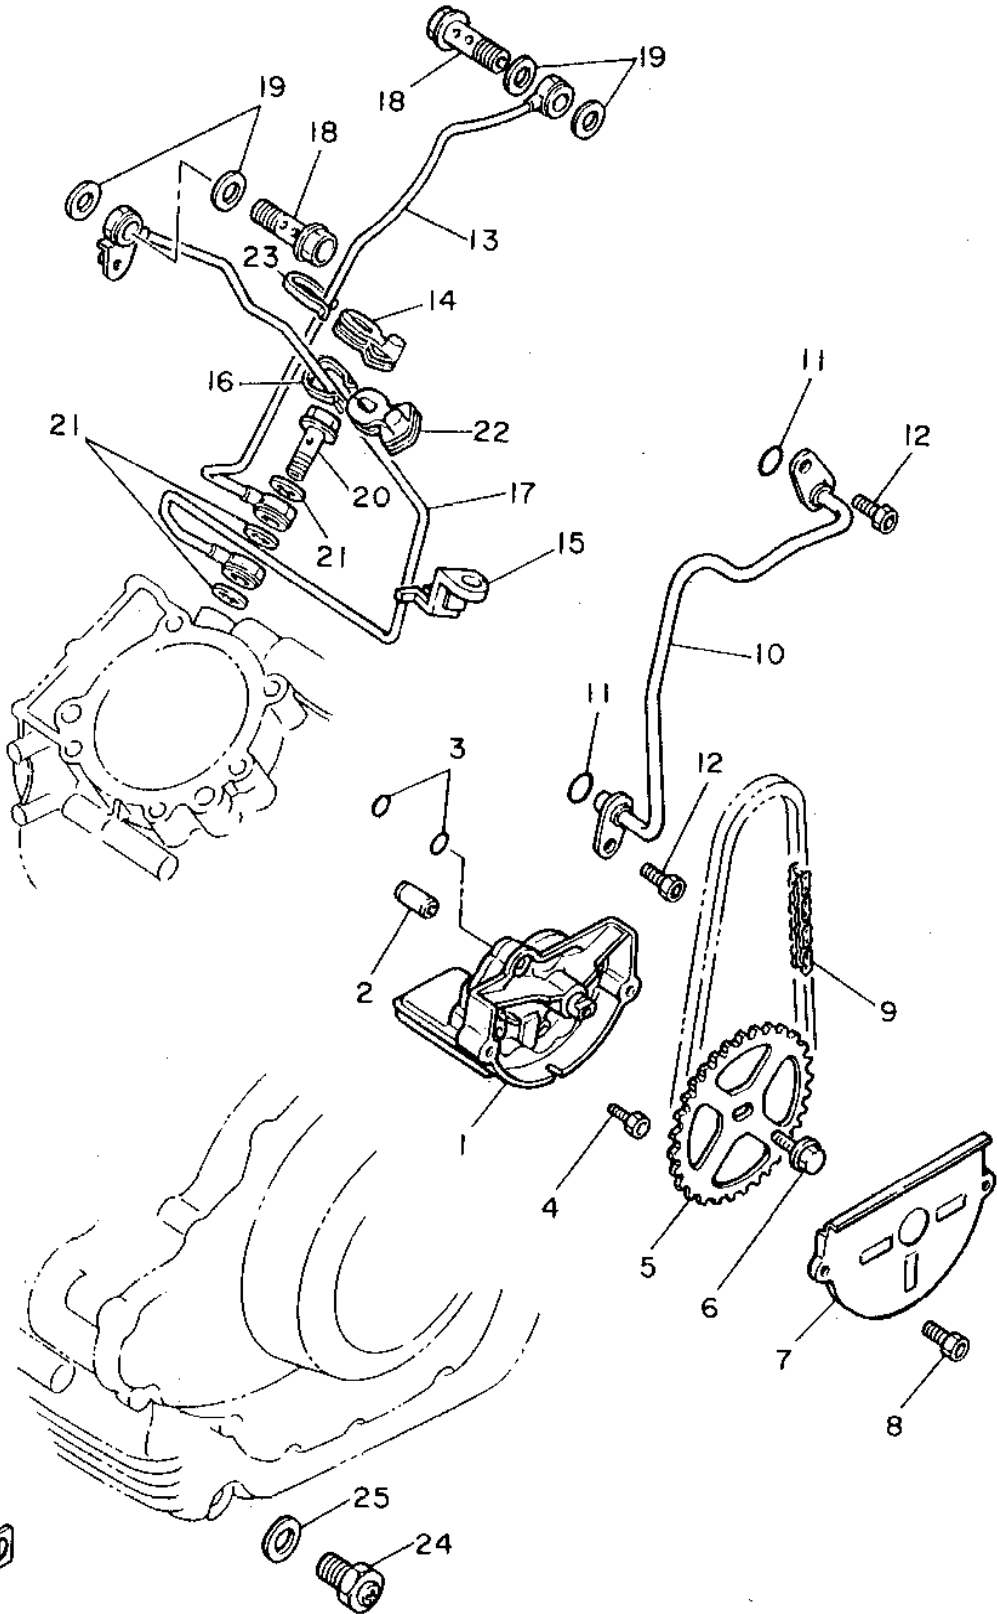

5E3171-1050

CAMSHAFT - CHAIN

Ref. No.	Part Number	Description	Qty	Remarks
1	4X7-11536-00-00	GEAR, DRIVE (35T)	1	
2	4X7-11534-00-00	GEAR, BREAKER DRIVE	1	
3	90501-21133-00	SPRING, COMPRESSION	12	
4	93605-10090-00	PIN, DOWEL	12	
5	4X7-11540-01-00	CM CHN SPRKT ASSEMBLY 1 (20/50T)	1	
6	4X7-11550-00-00	CAM CHAIN SPRKT 2 (20/50T)	1	
7	4X7-12247-01-00	SHAFT, TENSIONER	2	
8	90209-06205-00	WASHER, SPEC'L SHAP	2	
9	90105-06154-00	BOLT, WASHER BASED	2	
10	42H-12171-00-00	CAMSHAFT 1	1	
11	42H-12181-00-00	CAMSHAFT 2	1	
12	42X-11145-00-00	PLATE, BREATHER 2	1	
13	90201-10774-00	WASHER, PLATE	2	
14	90101-10303-00	BOLT	2	
15	90380-25125-00	BUSH, SOLID	2	
16	94590-45098-00	CHAIN, CAM	2	
17	4X7-12176-00-00	SPROCKET, CAM CHAIN	2	
18	93604-10011-00	PIN, DOWEL	2	
19	4X7-12210-01-00	TENSNR ASSEMBLY, CAM CHN	2	
20	90338-06121-00	. PLUG, SPEC'L SHAPE	1	
21	4X7-12231-00-00	GUIDE, STOPPER 1	2	
22	4X7-12241-00-00	GUIDE, STOPPER 2	1	
23	4X7-12221-00-00	GUIDE, STOPPER 3	1	
24	90109-08592-00	BOLT	2	
25	95303-08700-00	NUT	2	
26	92901-06600-00	WASHER	2	
27	91311-06025-00	BOLT, SOCKET HEAD	4	

Ref. No.	Part Number	Description	Qty	Remarks
1	10L-13300-00-00	OIL PUMP ASSEMBLY	1	
2	99510-08016-00	PIN, DOWEL	1	
3	93210-07438-00	O-RING	2	
4	91316-06040-00	BOLT, SOCKET HEAD	3	
5	4X7-13355-00-00	SPROCKET, DRIVEN	1	
6	90105-06154-00	BOLT, WASHER BASED	1	
7	10L-13327-00-00	COVER, PUMP GEAR	1	
8	91316-06010-00	BOLT, SOCKET HEAD	2	
9	94580-25066-00	CHAIN 4 7	1	
10	4X7-13171-00-00	PIPE, DELIVERY 2	1	
11	93210-07438-00	O-RING	2	
12	91316-06010-00	BOLT, SOCKET HEAD	2	
13	4X7-13405-00-00	OIL PIPE CMLPT 1	1	
14	4X7-15485-01-00	CLAMP	1	
15	4X7-15484-00-00	CLAMP 2	1	
16	90468-05113-00	CLIP	1	
17	1RM-13406-00-00	OIL PIPE COMP. 2	1	
18	90401-16067-00	BOLT, UNION	2	
19	90430-17168-00	GASKET	4	
20	90401-10102-00	BOLT, UNION	1	
21	90430-15169-00	GASKET	3	
22	4X7-15485-01-00	CLAMP	1	
23	90468-05113-00	CLIP	1	
24	3JL-13455-00-00	PLUG	1	
25	214-11198-01-00	GASKET	1	