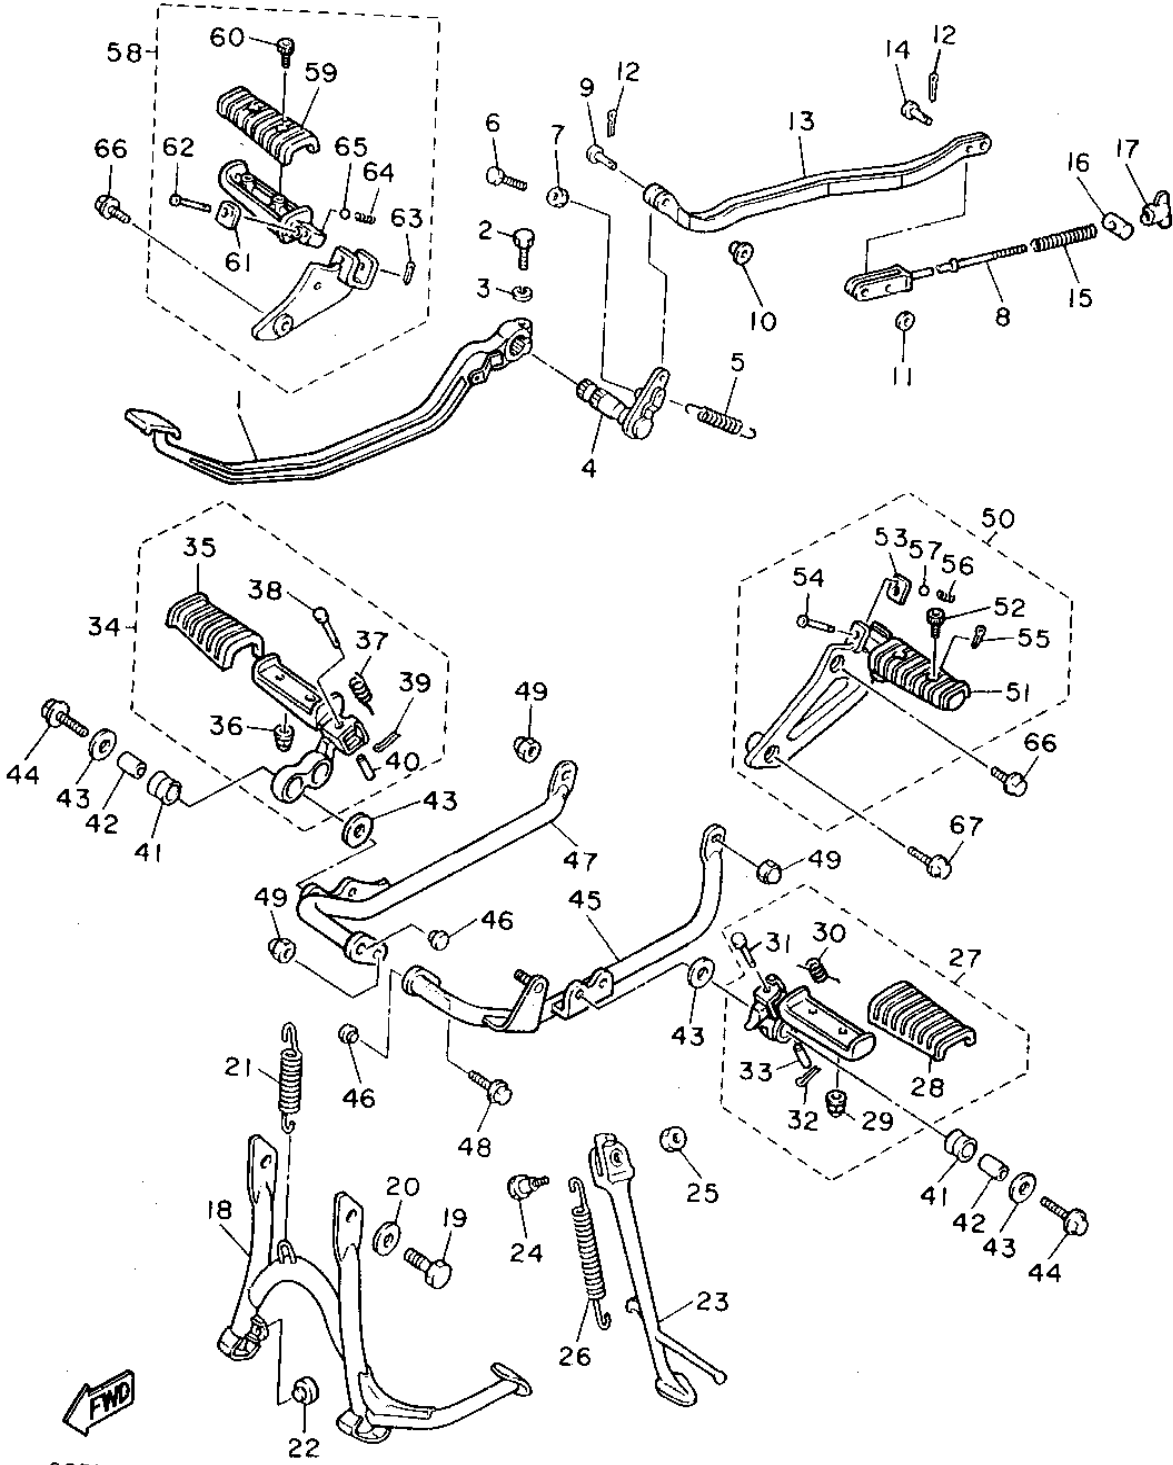

STAND - FOOTREST

3CF110-8330

Ref. No.	Part Number	Description	Qty	Remarks
1	3CF-27211-00-93	PEDAL, BRAKE	1	CHROME PLATED
2	90109-06468-00	BOLT	1	
3	92995-06100-00	WASHER, SPRING	1	
4	42X-27212-00-00	SHAFT, BRAKE PEDAL	1	
5	90506-20192-00	SPRING, TENSION	1	
6	90101-06478-00	BOLT, HEX.	1	
7	90170-06184-00	NUT, HEXAGON	1	
8	3CF-27231-01-00	ROD, BRAKE	1	
9	90240-06057-00	PIN, CLEVIS	1	
10	90560-06201-00	SPACER	1	
11	92990-06200-00	WASHER	2	
12	91490-20020-00	PIN, COTTER	3	
13	3CF-27241-00-00	ROD, JOINT	1	
14	90240-06103-00	PIN, CLEVIS	2	
15	90501-10245-00	SPRING, COMPRESSION	1	
16	90249-12008-00	PIN	1	
17	90175-06019-00	NUT, WING	1	
18	42X-27111-00-R4	STAND, MAIN	1	BLACK
19	97003-10016-00	BOLT (97002-10016-00)	2	
20	90201-10752-00	WASHER, PLATE	2	
21	90506-35149-00	SPRING, TENSION	1	
22	371-27114-00-00	STOPPER, MAIN STAND	1	
23	42X-27311-00-93	STAND, SIDE	1	CHROME PLATED
24	90109-103A1-00	BOLT	1	
25	95303-10700-00	NUT	1	
26	90507-29009-00	SPRING, TENSION	1	
27	3CF-27410-00-93	FRONT FOOTREST ASSEMBLY (LEFT)	1	CHROME PLATED
28	1NH-27413-00-00	. COVER, FOOTREST	1	

CONTINUED ON NEXT FRAME ►