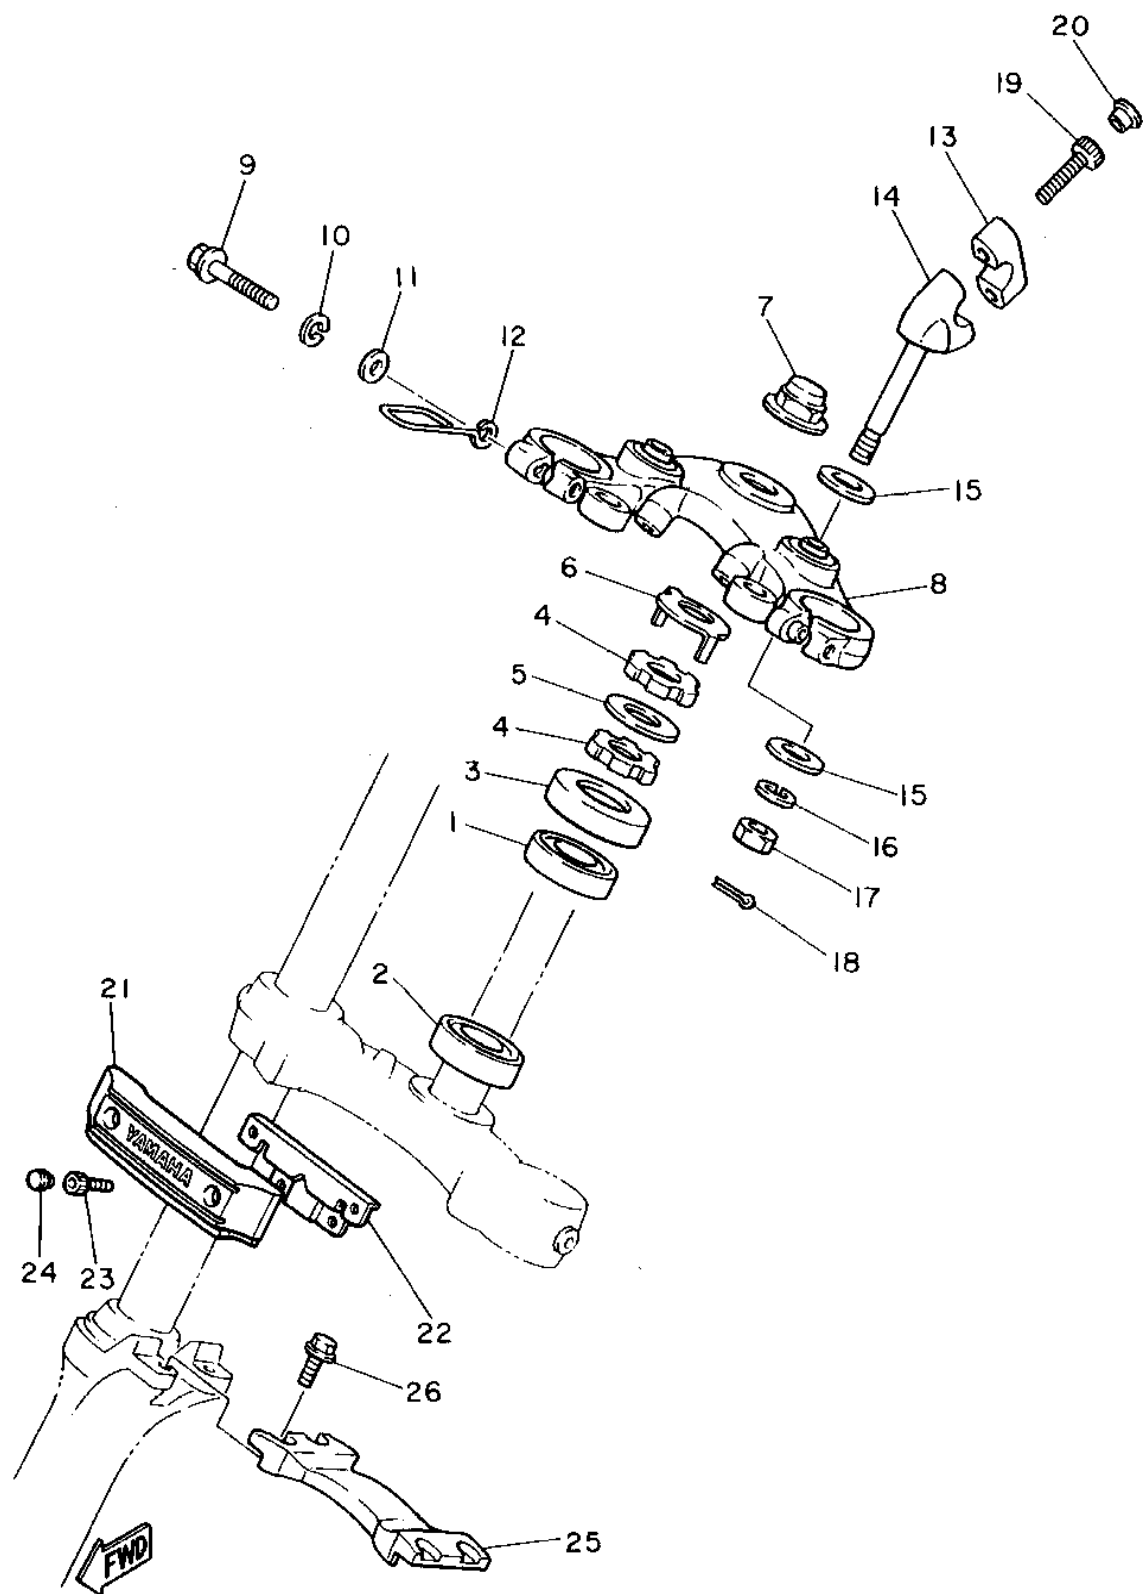

STEERING

1RR110-6240

Ref. No.	Part Number	Description	Qty	Remarks
1	93332-00001-00	BEARING	1	
2	93332-00008-00	BEARING	1	
3	1J7-23415-00-00	COVER, BALL RACE 1	1	
4	90179-25033-00	NUT	2	
5	90202-26142-00	WASHER, PLATE	1	
6	26H-23418-01-00	WASHER, SPECIAL	1	
7	90176-22050-00	NUT, CROWN	1	
8	42X-W2341-01-38	CROWN, HANDLE	1	CLEAR (WITH BUFF)
9	90105-08722-00	BOLT, WASHER BASED	2	
10	92990-08100-00	WASHER	2	
11	92901-08600-00	WASHER	2	
12	1UF-23317-01-00	HOLDER, CABLE	2	
13	4H7-23441-00-38	HOLDER, HANDLE UPPER ...	2	CLEAR (WITH BUFF)
14	42X-23442-00-38	HOLDER, HANDLE LOWER ...	2	CLEAR (WITH BUFF)
15	90201-100A1-00	WASHER, PLATE	4	
16	92901-10100-00	WASHER, SPRING	2	
17	95303-10700-00	NUT	2	
18	90468-12006-00	CLIP	2	
19	91311-08030-00	BOLT	4	
20	90338-08163-00	PLUG	4	
21	1RM-23122-00-00	COVER, OUTER 1	1	
22	1RM-2317E-00-00	STAY	1	
23	90111-06006-00	BOLT	2	
24	90338-08163-00	PLUG	2	
25	42X-2313A-00-00	BRACE, FORK	1	
26	90105-08706-00	BOLT, WASHER BASED	4