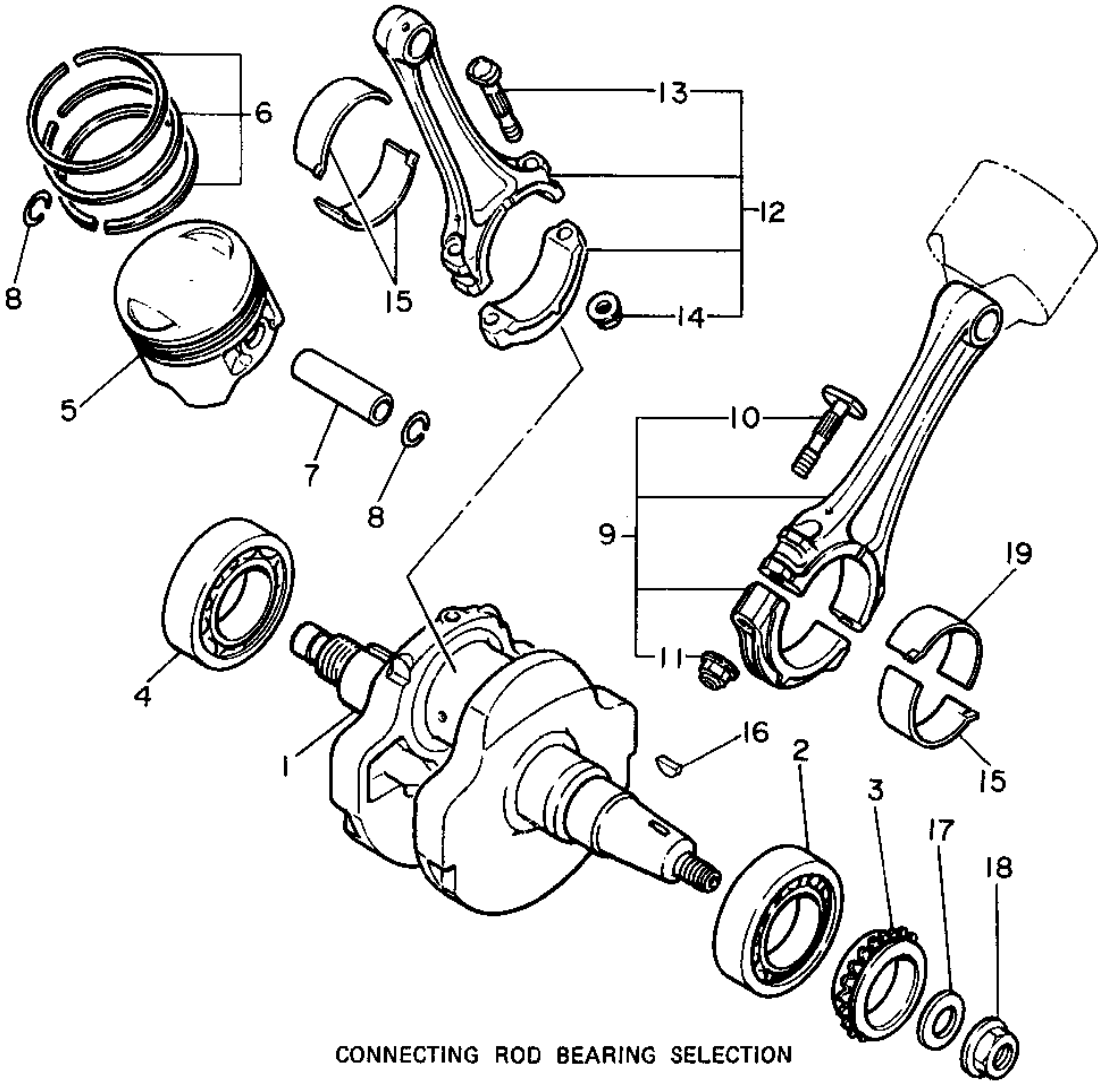

CRANKSHAFT - PISTON

Ref. No.	Part Number	Description	Qty	Remarks
19	5G5-11656-10-00	PLANE BRNG, CON ROD	 1	UR BROWN
	5G5-11656-20-00	PLANE BRNG, CON ROD	 1	UR GREEN

CONNECTING ROD BEARING SELECTION
Housing No. - Shaft No. = Bearing No.

BEARING No.	PART No.	COLOUR
BEARING 1	4X7-11656-00	BLUE
BEARING 2	4X7-11656-10	BLACK
BEARING 3	4X7-11656-20	BROWN
BEARING 4	4X7-11656-30	GREEN
BEARING 5	4X7-11656-40	YELLOW

BEARING NO.	PART NO.	COLOUR
BEARING 1	5G5-11656-00	BLACK
BEARING 2	5G5-11656-10	BROWN
BEARING 3	5G5-11656-20	GREEN

42G110-4030