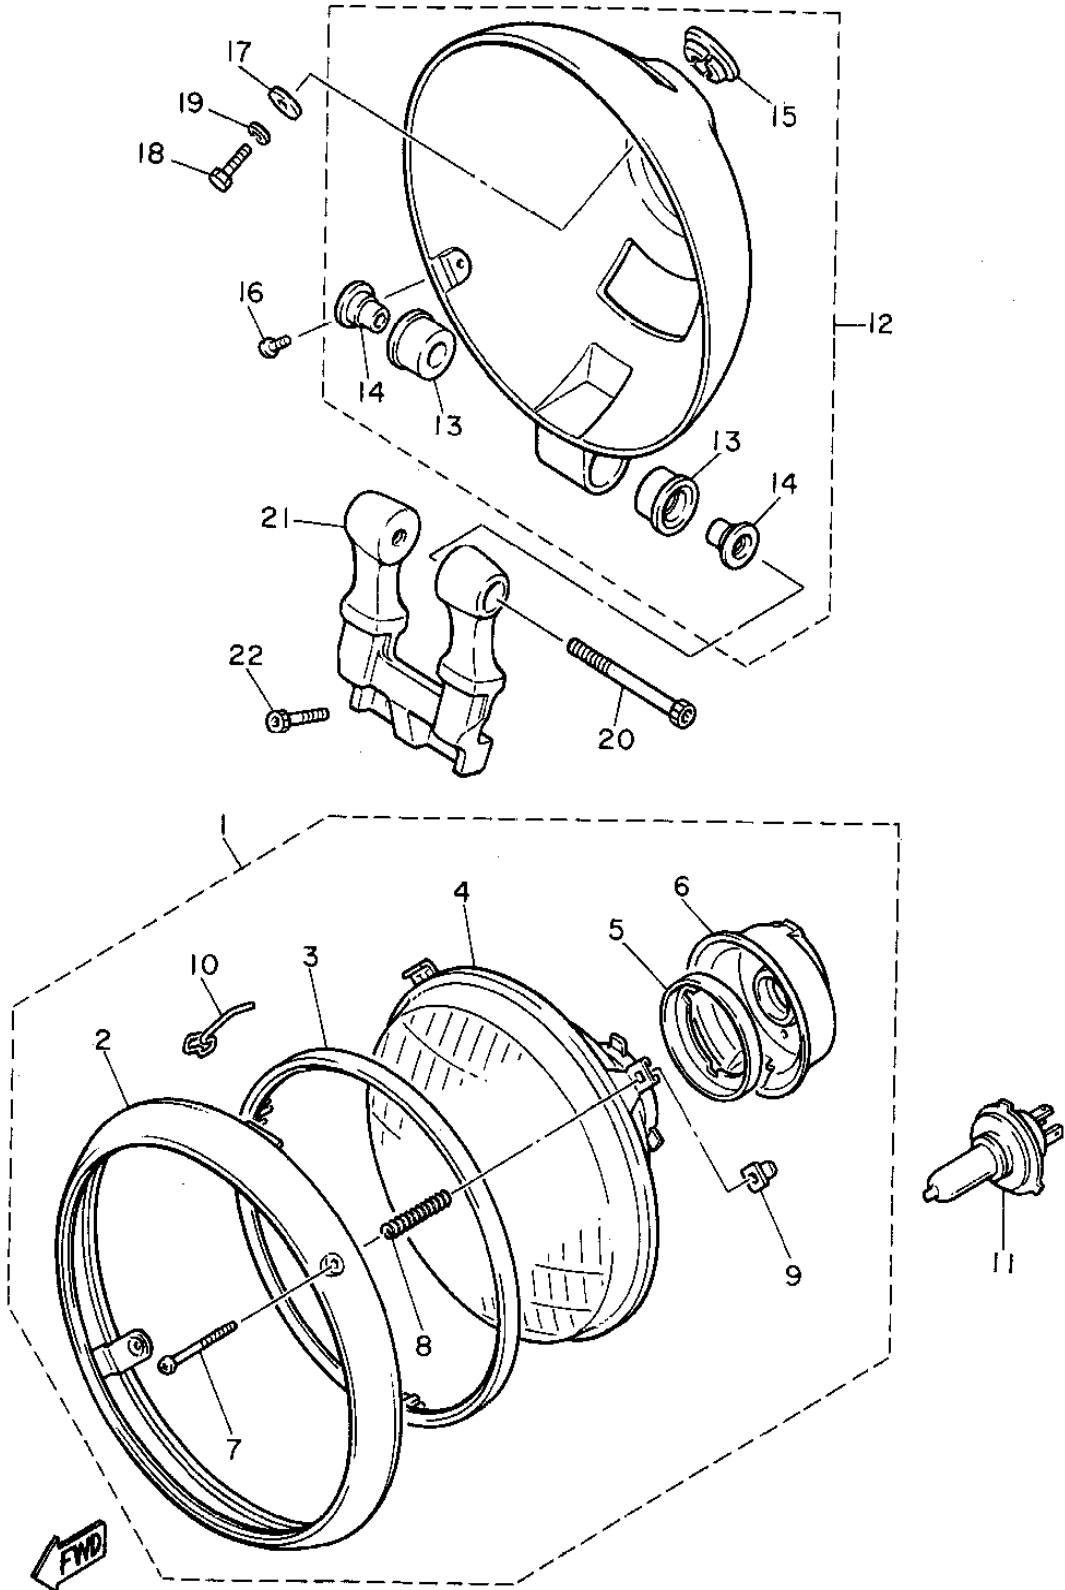

3CF110-8370

HEADLIGHT

Ref. No.	Part Number	Description	Qty	Remarks
1	42X-84303-A1-00	HEADLIGHT UNIT ASSEMBLY	1	
2	42X-84315-01-00	. RIM, HEADLIGHT	1	
3	5Y3-84395-00-00	. RING, RETAINING	1	
4	42X-84321-A0-00	. LENS ASSEMBLY	1	
5	2F9-84375-00-00	. SETTING PLATE, BULB	1	
6	2F9-84397-01-00	. COVER, SOCKET	1	
7	90157-04001-00	. SCREW, PAN HEAD	2	
8	1A0-84332-60-00	. SPRING, SCREW	2	
9	198-84334-60-00	. NUT, ADJUSTING	2	
10	42X-84124-60-00	. SPRING, SET	1	
11	5V2-84314-00-XX	BULB, HL 12V60/55W (2F9-84314-00)	1	LM HALOGEN
12	42X-84330-01-00	BODY ASSEMBLY	1	
13	42X-84345-00-00	. DAMPER, HEADLIGHT	2	
14	42X-84338-00-00	. COLLAR, BODY FITTING	2	
15	42X-84366-00-00	. DAMPER, HEADLIGHT 1	1	
16	90157-05084-00	SCREW, PAN HEAD	2	
17	90201-06073-00	WASHER, PLATE	1	
18	97313-06016-00	BOLT, HEXAGON	1	
19	92995-06100-00	WASHER, SPRING	1	
20	91311-08055-00	BOLT, SOCKET HEAD	1	
21	42X-84318-00-00	STAY, HEADLIGHT 1	1	
22	91316-06025-00	BOLT	2	