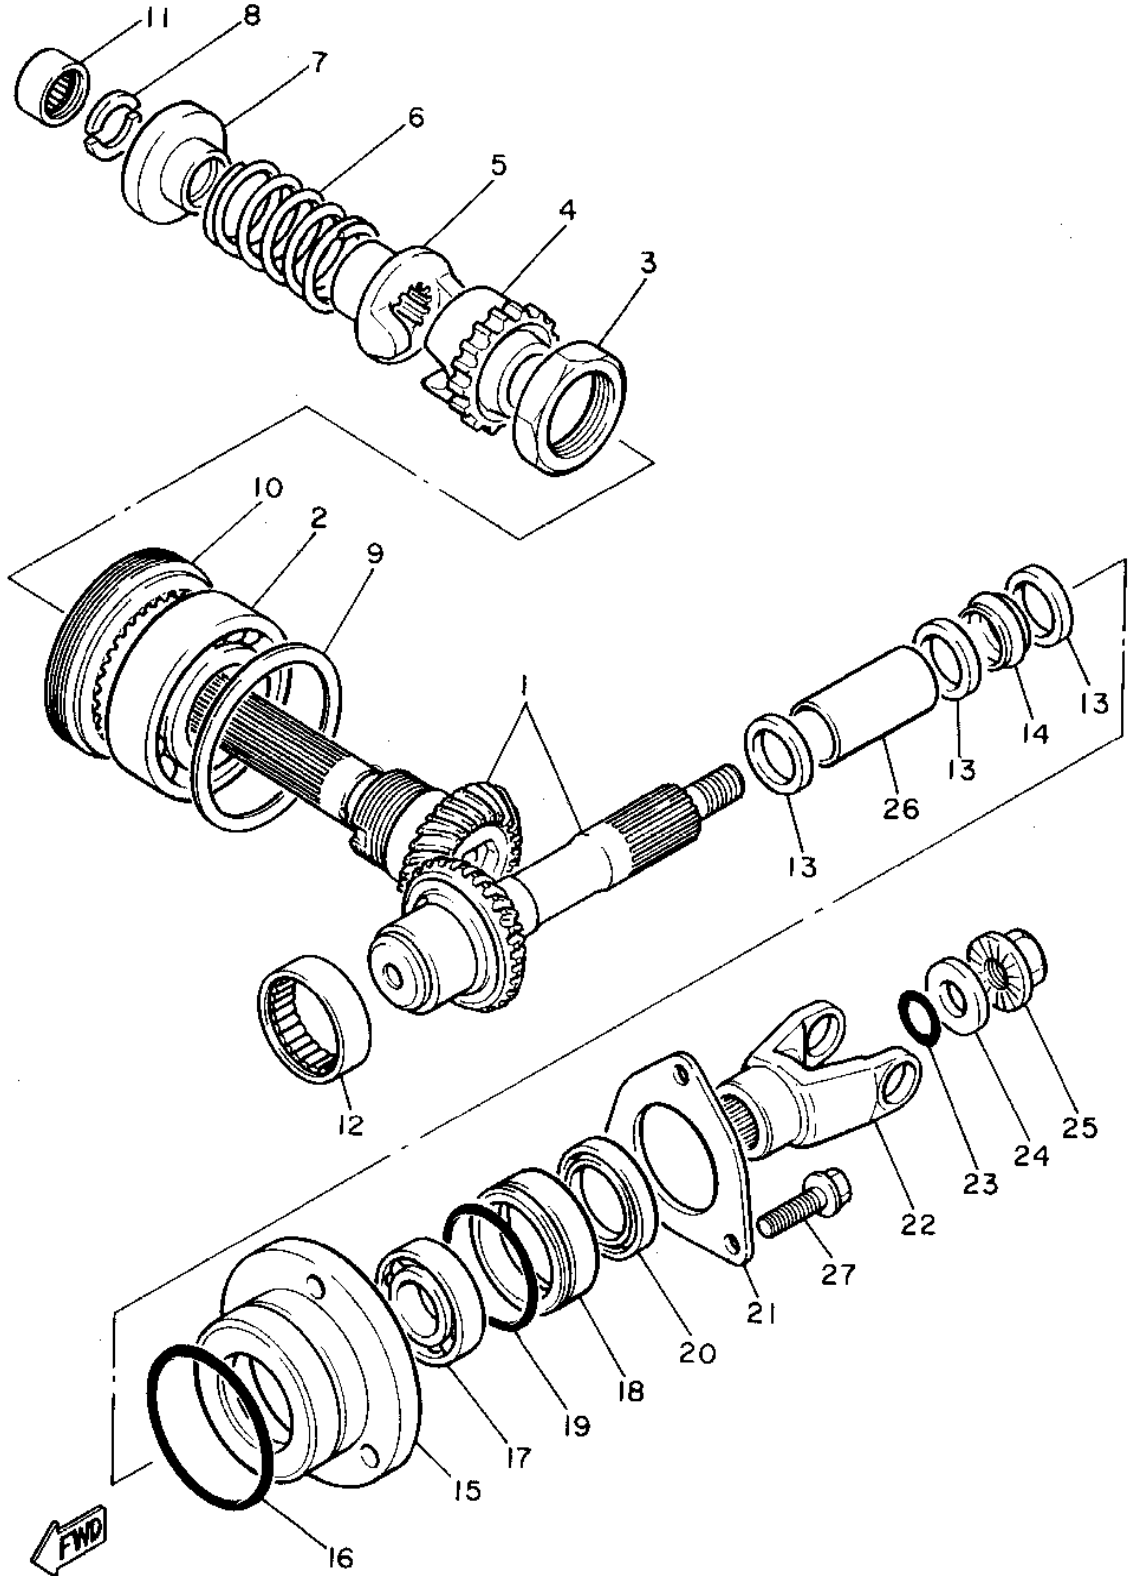

MIDDLE DRIVE GEAR

10L110-2180

Ref. No.	Part Number	Description	Qty	Remarks
1	1TA-Y1757-00-00	MIDDLE GEAR COMP.	1	
2	93306-20901-00	BEARING (B6209RSH2-C2) ...	1	
3	90179-44328-00	NUT	1	
4	42X-17526-01-00	CAM, DRIVE	1	
5	31A-17527-00-00	CAM, DRIVEN	1	
6	90501-70762-00	SPRING, COMPRESSION	1	
7	(4X7-17524-00-00)	HOLDER	1	
8	3H5-17529-00-00	WASHER, THRUST	2	
9	4X7-17531-00-15	SHIM, PINION (0.15T)	1	UR
	4X7-17531-00-30	SHIM, PINION (0.30T)	1	UR
	4X7-17531-00-50	SHIM, PINION (0.50T)	1	UR
10	90179-88336-00	NUT, SPEC'L SHAPE	1	
11	93317-22021-00	BEARING, CYLINDER.# 7	1	
12	93311-44051-00	BEARING, CYLINDER.# 1	1	
13	90201-255A6-00	WASHER, PLATE	3	
14	1J7-46129-Y1-00	SPACER, EXPANSION	1	
15	11H-17551-00-00	HOUSING, BEARING	1	
16	93210-71360-00	O-RING	1	
17	93306-20548-00	BEARING	1	
18	4X7-17554-00-00	RETAINER, BEARING	1	
19	93210-52449-00	O-RING	1	
20	93101-35099-00	OIL SEAL, S-TYPE	1	
21	(4X7-17558-00-00)	PLATE, BEARING	1	
22	4X7-17556-00-00	YOKE, JOINT	1	
23	93210-14359-00	O-RING	1	
24	90201-14633-00	WASHER, PLATE	1	
25	90179-14317-00	NUT, SPEC'L SHAPE	1	
26	90387-251E1-00	COLLAR	1	
27	95811-08030-00	BOLT, FLANGE	3