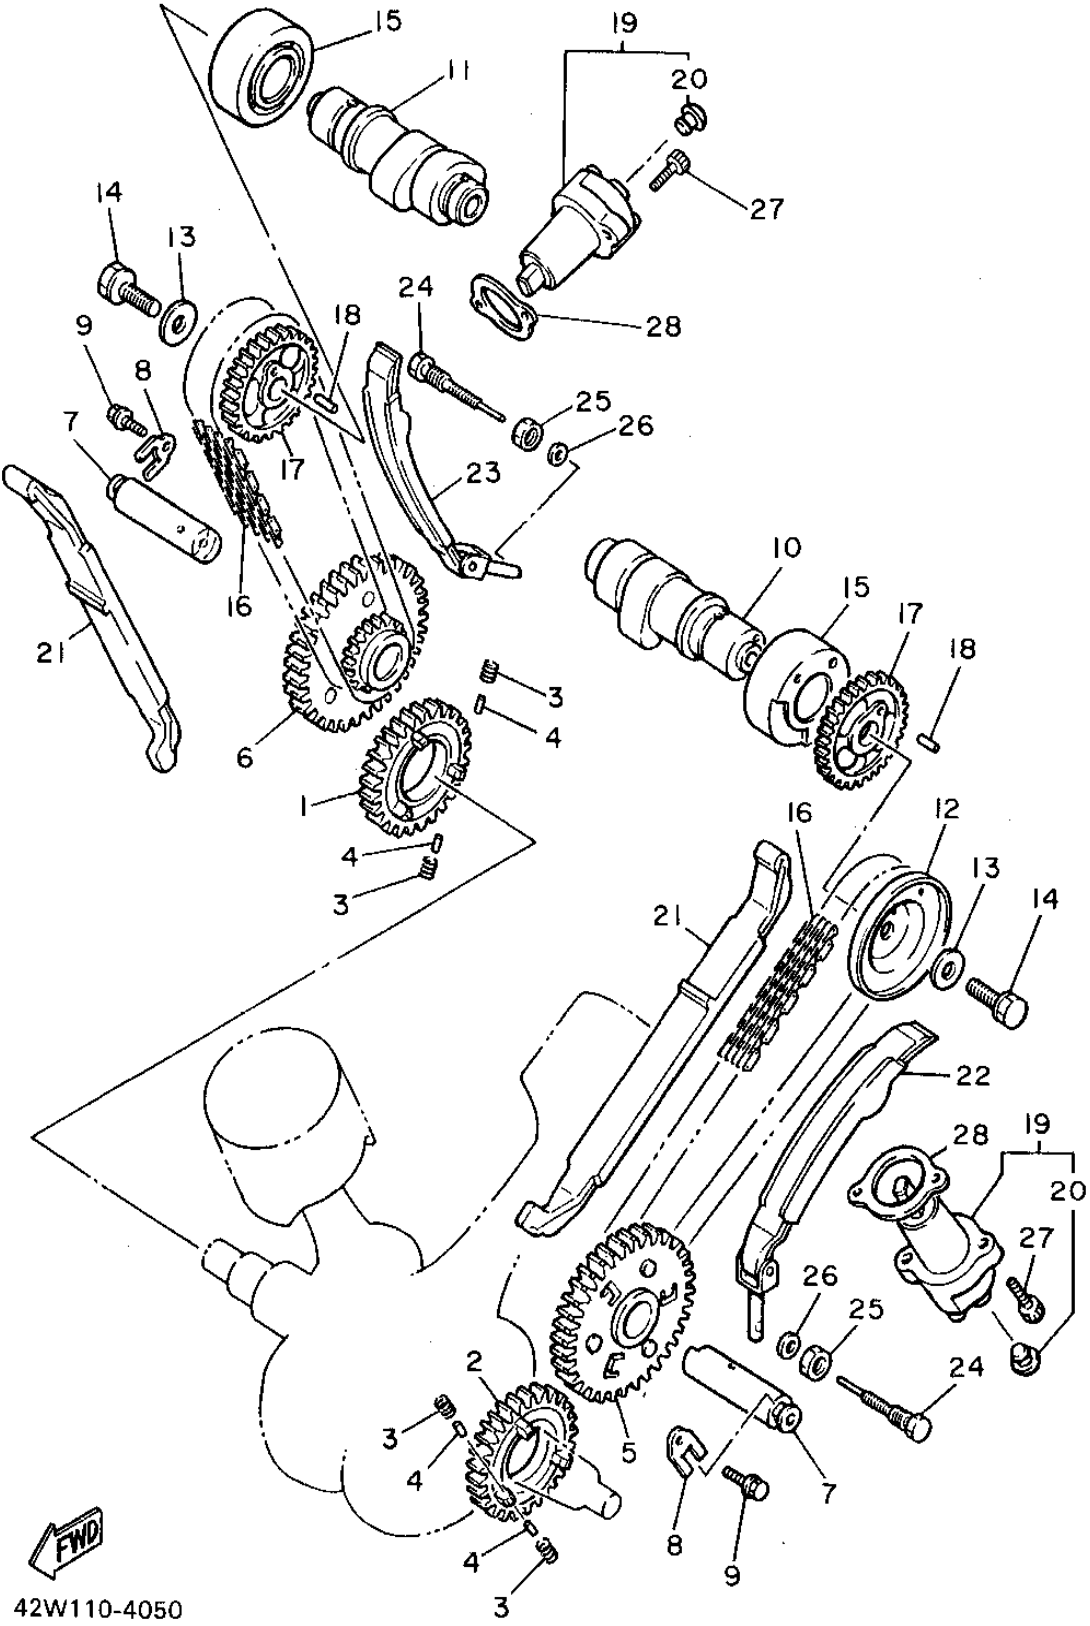

CAMSHAFT - CHAIN

Ref. No.	Part Number	Description	Qty	Remarks
28	4DW-12213-00-00	GASKET, TENSIONER CASE . .	2	

42W110-4050

XV1100F