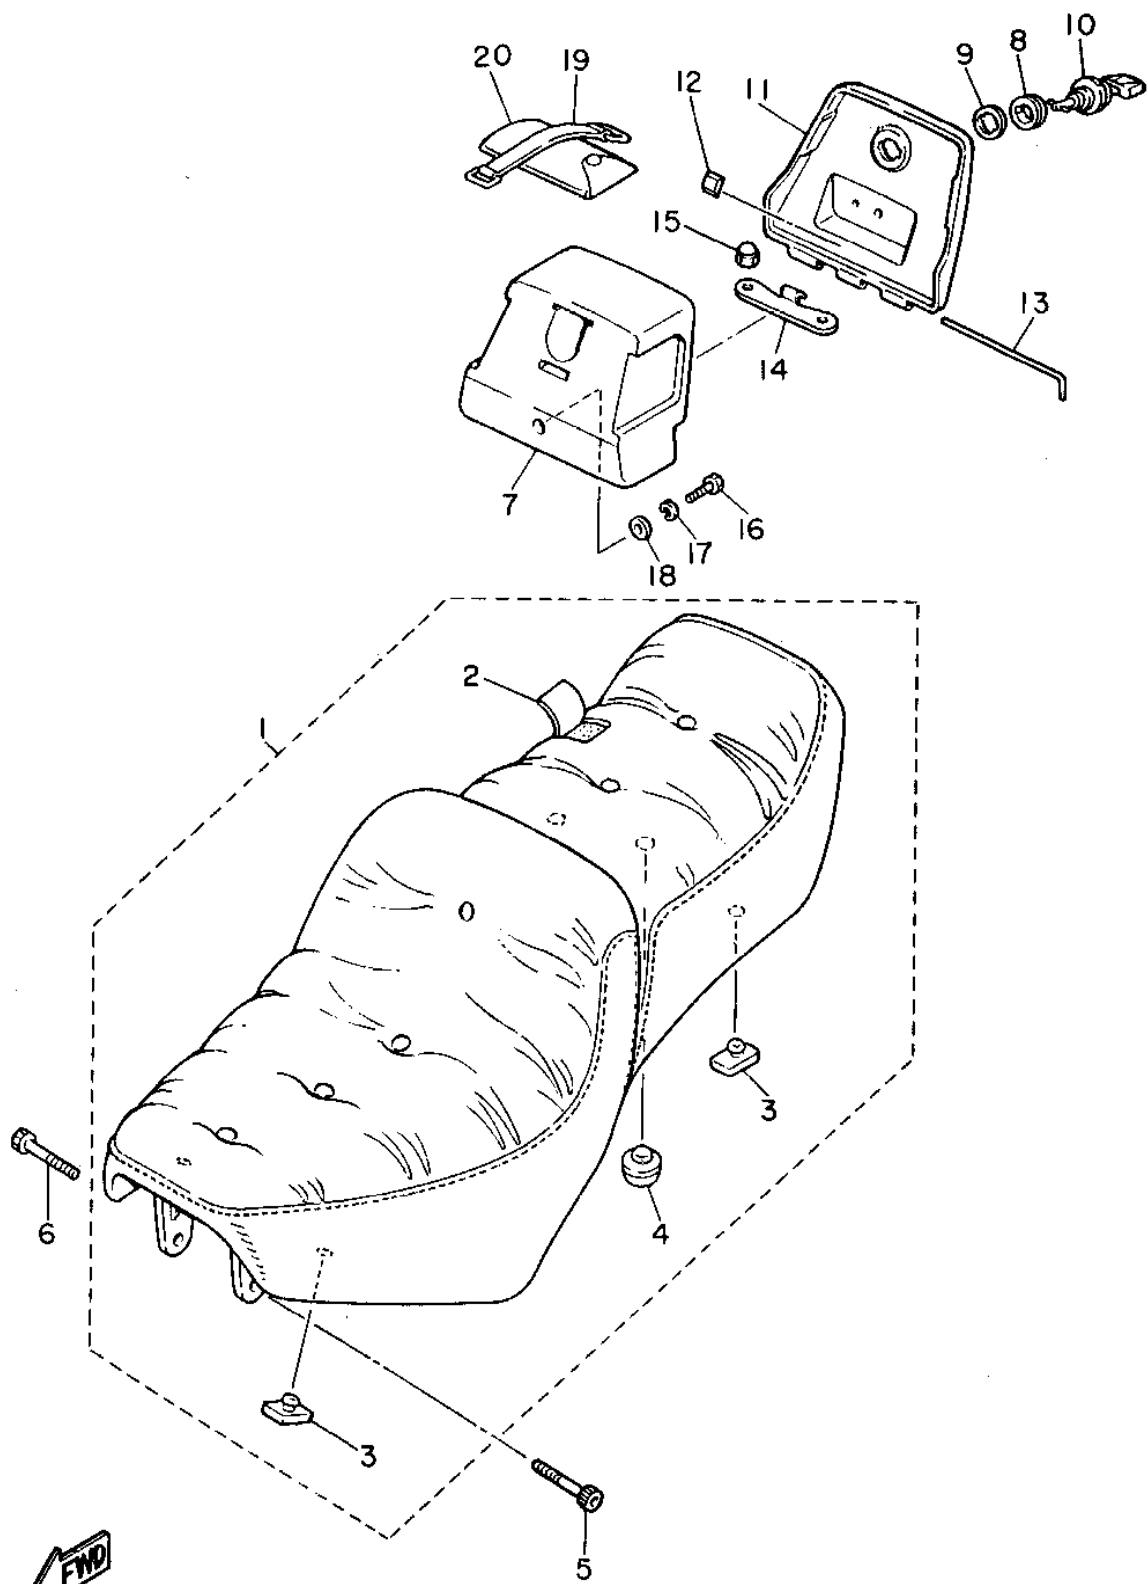

SEAT

Ref. No.	Part Number	Description	Qty	Remarks
1	3CF-24730-10-00	DOUBLE SEAT ASSEMBLY ...	1	YAMAHA BLACK
2	3CF-24731-10-00	. COVER, SEAT	1	YAMAHA BLACK
3	509-24724-00-00	. DAMPER, SEAT	4	
4	1L9-24741-00-00	. PAD, SEAT	1	
5	91316-06016-00	BOLT, SOCKET HEAD	1	
6	90110-06077-00	BOLT, HEXAGON SOCKET HEAD	1	
7	42X-2473R-00-00	BOX 1	1	
8	90480-24186-00	GROMMET	1	
9	90201-225A4-00	WASHER, PLATE (T1.0)	1	
10	5A8-21708-00-00	LOCK ASSEMBLY 2	1	
11	42X-2473T-00-00	LID 1	1	
12	3CF-24723-00-00	DAMPER, SEAT	1	
13	42X-2177K-00-00	PIN, HINGE	1	
14	1RM-2162G-00-00	PLATE 1	1	
15	90176-06041-00	NUT, CROWN	2	
16	97011-06016-00	BOLT	1	
17	92995-06100-00	WASHER, SPRING	1	
18	90201-06057-00	WASHER, PLATE	1	
19	5H9-21376-00-00	BAND, TOOL	1	
20	5A8-W2810-00-00	TOOL KIT	1	