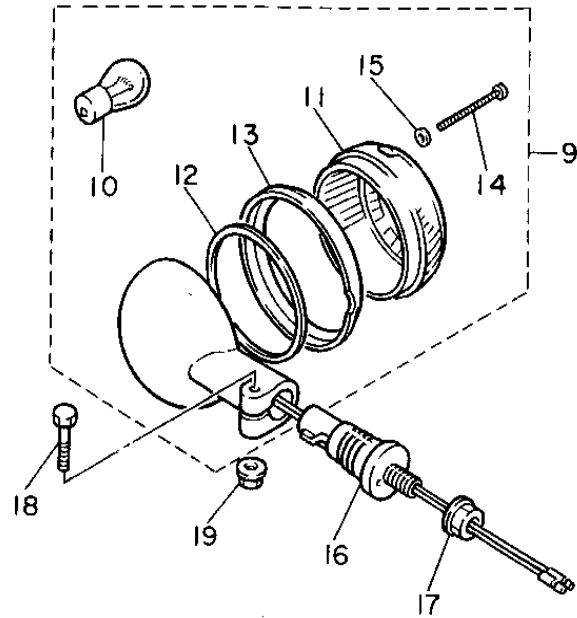

TURNSIGNAL - FLASHER LIGHT

Ref. No.	Part Number	Description	Qty	Remarks
1	42X-83310-K0-00	FRONT FLASHER LIGHT ASSEMBLY 1	2	
2	256-84714-61-00	. BULB (12V-27/8W)	1	
3	42X-83312-00-00	. LENS, FLASHER	1	
4	42X-83313-00-00	. GASKET, FLASHER LENS	1	
5	42X-83363-00-00	. LENS, RIM	1	
6	341-83333-70-00	. SCREW, LENS FITTING	2	
7	42X-83359-00-00	. WASHER, SPECIAL	2	
8	1AA-83318-00-00	STAY, FLASHER 1	2	
9	1AA-83330-K0-00	REAR FLASHER LIGHT ASSEMBLY 1	2	
10	256-83311-70-XX	. BULB, TS 12V27W	1	
11	42X-83312-00-00	. LENS, FLASHER	1	
12	42X-83313-00-00	. GASKET, FLASHER LENS	1	
13	42X-83363-00-00	. LENS, RIM	1	
14	341-83333-70-00	. SCREW, LENS FITTING	2	
15	42X-83359-00-00	. WASHER, SPECIAL	2	
16	1AA-83318-00-00	STAY, FLASHER 1	2	
17	95706-12500-00	NUT, FLANGE	4	
18	90101-06760-00	BOLT	4	
19	95701-06500-00	NUT, FLANGE	4	
20	42X-83328-00-00	STAY, FLASHER 2	1	

42W110-4360