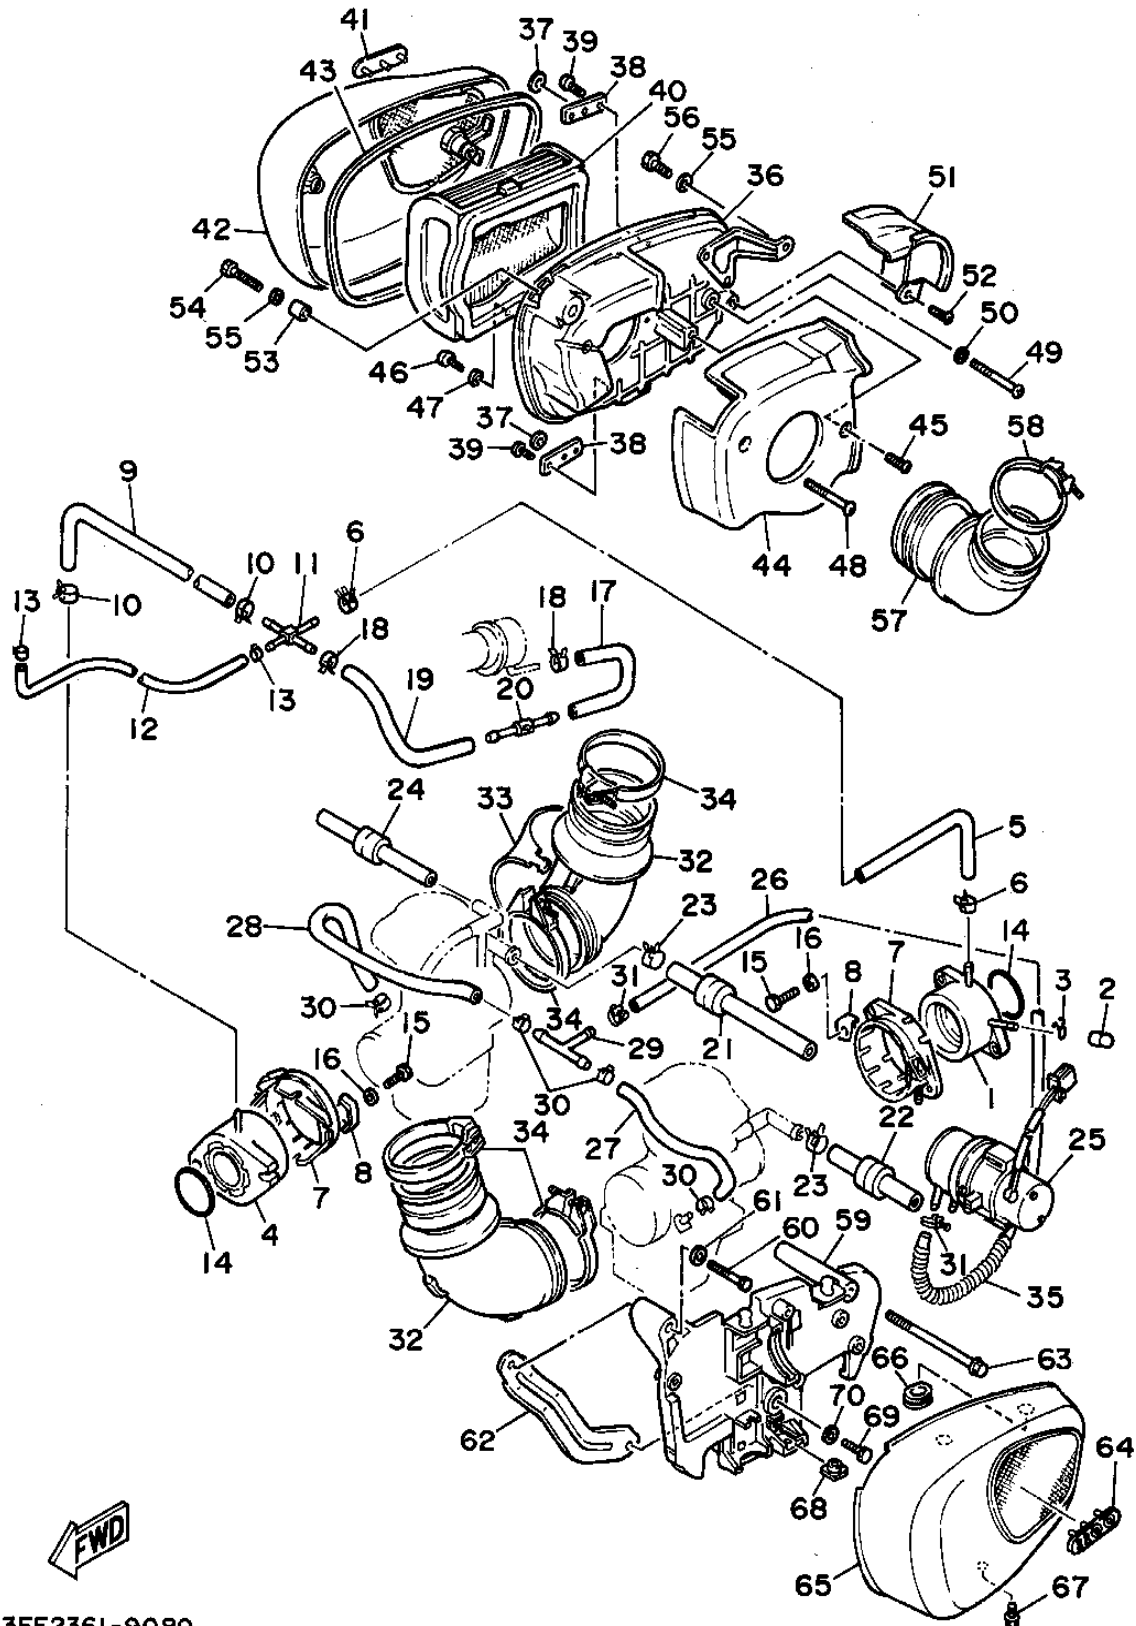

INTAKE

Ref. No.	Part Number	Description	Qty	Remarks
1	1TA-13586-00-00	JOINT, CARBURETOR 1	1	
2	16G-13569-00-00	PLUG, BLIND	1	
3	90467-10039-00	CLIP	1	
4	24M-13586-01-00	JOINT, CARBURETOR 1	1	
5	3CG-13542-00-00	HOSE, VACUUM SENSING 1	1	
6	90467-08092-00	CLIP	2	
7	42X-13564-01-00	COVER, MANIFOLD	2	
8	42X-13578-00-00	WASHER	2	
9	42X-13544-00-00	HOSE, VACUUM SENSING 2	1	
10	90467-08092-00	CLIP	2	
11	1TA-13595-00-00	JOINT	1	
12	42H-13532-00-00	HOSE, VACUUM SENSING 3	1	
13	90467-07093-00	CLIP	2	
14	93210-44545-00	O-RING	2	
15	97016-06020-00	BOLT	4	
16	92906-06600-00	WASHER	4	
17	1TA-13534-00-00	HOSE, VACUUM SENSING 5	1	
18	90467-08092-00	CLIP	2	
19	1TA-13535-00-00	HOSE, VACUUM SENSING 5	1	
20	41R-14489-00-00	NOZZLE	1	
21	3CG-14197-00-00	PIPE	1	
22	3CG-14987-00-00	HOSE	1	
23	90467-14057-00	CLIP	2	
24	3CG-14396-00-00	PIPE	1	
25	42H-13907-00-00	FUEL PUMP COMP.	1	
26	42H-13971-00-00	PIPE, FUEL 1	1	
27	1TA-14349-00-00	PIPE	1	
28	1TA-14348-00-00	PIPE 1	1	
29	90413-07023-00	WAY 3	1	

CONTINUED ON NEXT FRAME ►

3EF236I-9080