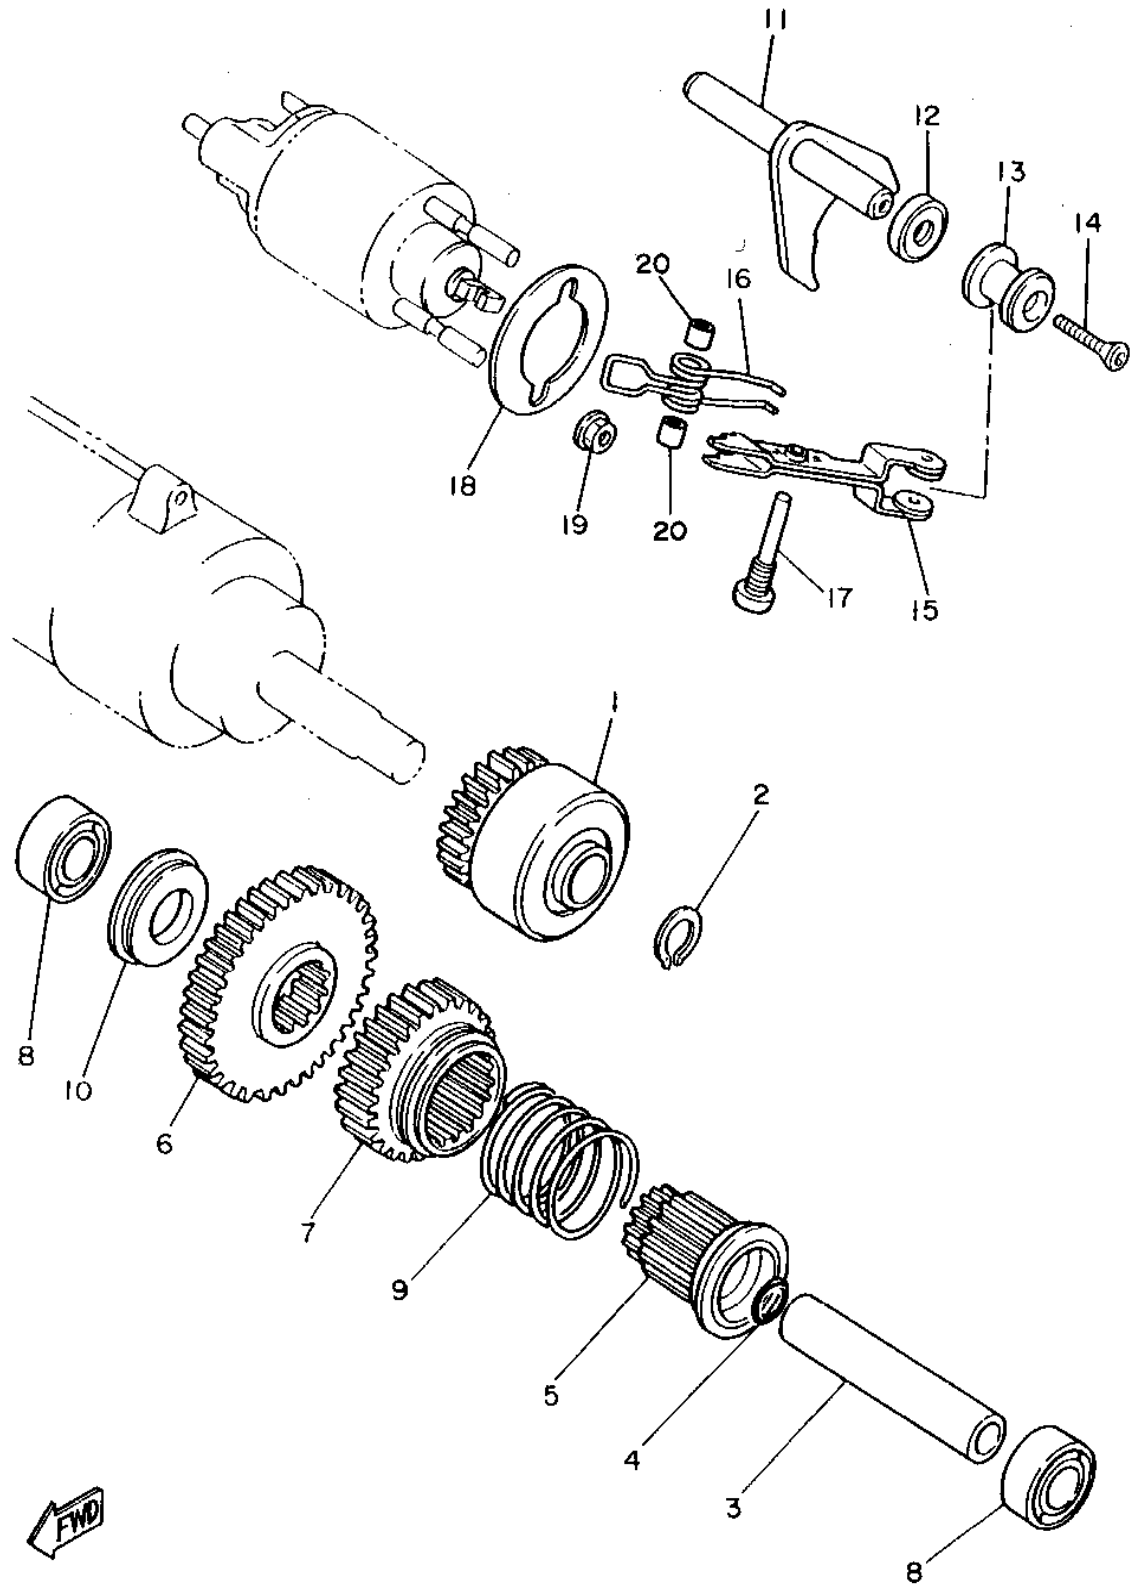

STARTER CLUTCH

Ref. No.	Part Number	Description	Qty	Remarks
1	3LP-15570-00-00	STARTER CLUTCH ASSEMBLY	1	
2	99009-13400-00	CIRCLIP (55X)	1	
3	4X7-15521-00-00	SHAFT 1	1	
4	93210-14104-00	O-RING	1	
5	5A8-15524-00-00	WHEEL, STARTER (23T)	1	
6	1TA-15512-00-00	GEAR, IDLER 1	1	
7	5A8-15517-00-00	GEAR, IDLER 2 (27T)	1	
8	90387-172E5-00	COLLAR	2	
9	90501-15636-00	SPRING, COMPRESSION	1	
10	90387-170E5-00	COLLAR	1	
11	5A8-15550-00-00	DRIVE LEVER ASSEMBLY	1	
12	93102-10247-00	OIL SEAL	1	
13	5A8-15542-01-00	COLLAR 2	1	
14	90151-06013-00	SCREW, COUNTERSUNK	1	
15	5A8-15556-00-00	LEVER, DRIVE	1	
16	90508-26494-00	SPRING, TORSION	1	
17	90149-08166-00	SCREW	1	
18	3EG-15568-00-00	GASKET	1	
19	95701-06500-00	NUT, FLANGE	2	
20	90387-0801M-00	COLLAR	2	

4GK1361-3130