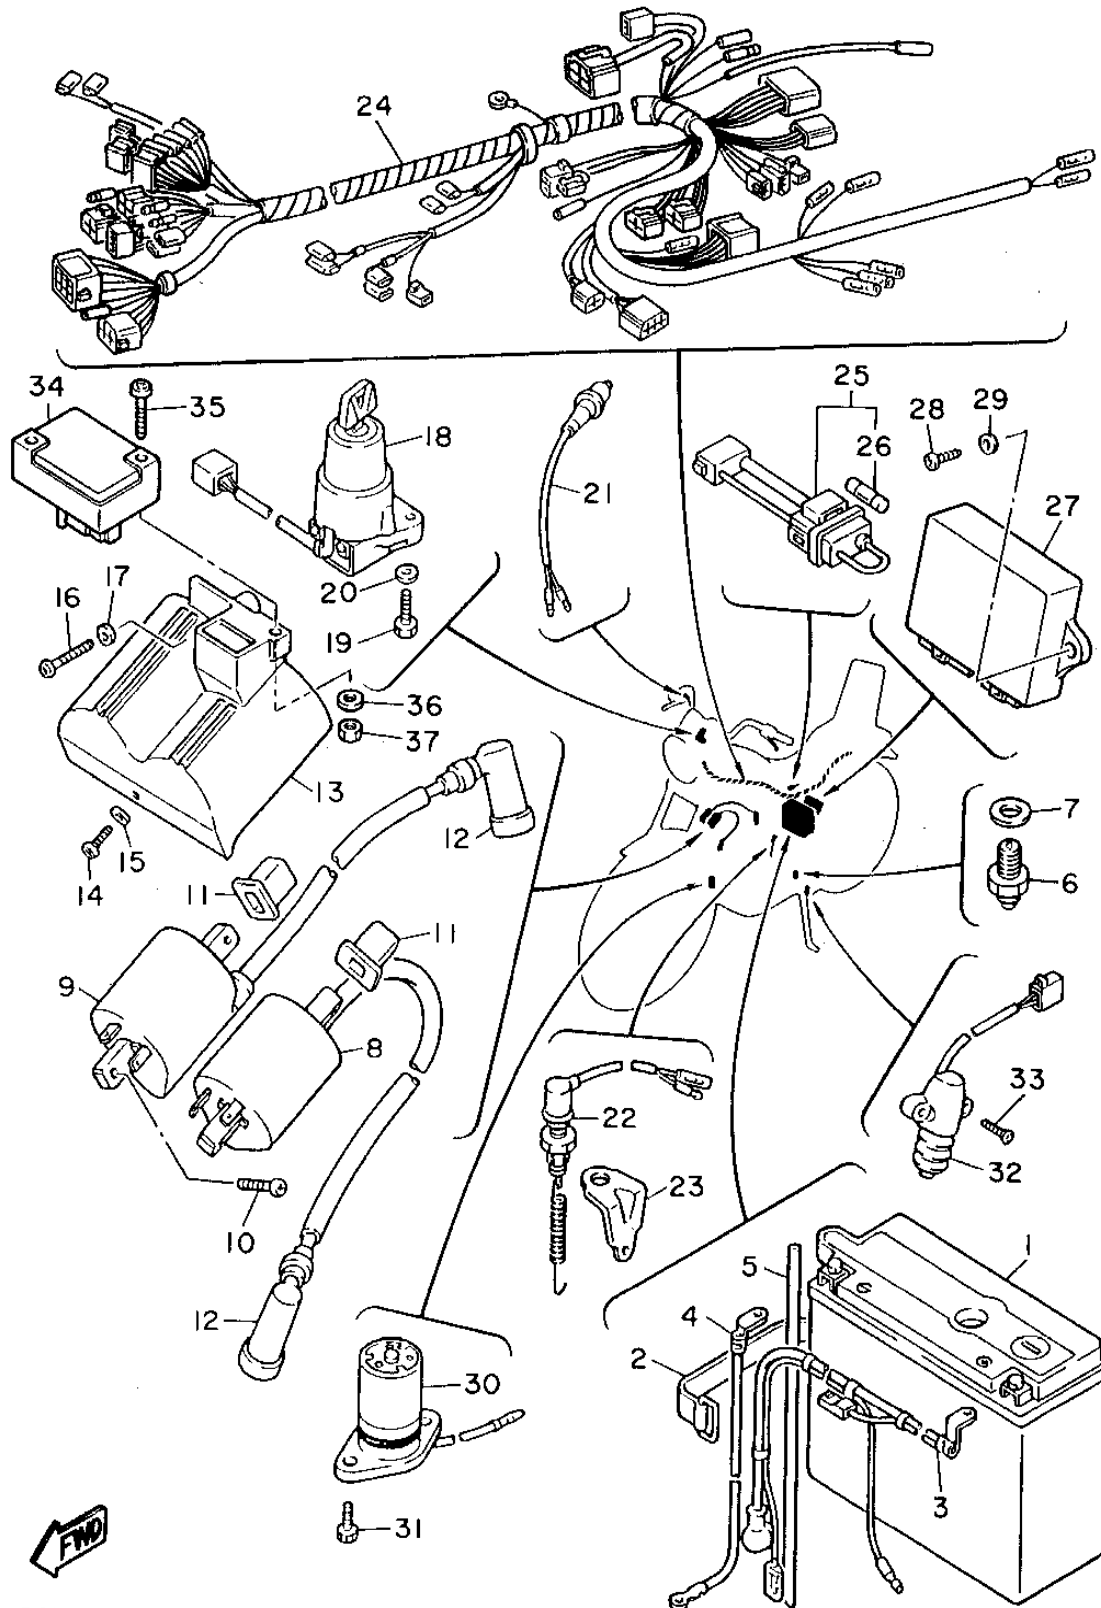

ELECTRICAL 1

Ref. No.	Part Number	Description	Qty	Remarks
1	BTG-GM18Z-3A-S0	GS GM18Z-3AS	1	
2	1E6-82131-00-00	BAND, BATTERY	1	
3	42H-82115-00-00	WIRE, PLUS LEAD	1	
4	42X-82116-00-00	WIRE, MINUS LEAD	1	
5	90445-081A9-00	HOSE	1	
6	2H7-82540-00-00	NEUTRAL SWITCH ASSEMBLY	1	
7	90430-10171-00	GASKET	1	
8	42X-82310-70-00	IGNITION COIL ASSEMBLY ...	1	
9	42X-82320-70-00	IGNITION COIL ASSEMBLY ...	1	
10	98980-05016-00	SCREW, BIND	2	
11	42X-82317-00-00	DAMPER, IGNITION COIL	2	
12	1J7-82370-00-00	PLUG CAP ASSEMBLY	2	
13	57A-82314-00-00	COVER, IGNITION COIL	1	
14	98516-06012-00	SCREW, PAN HEAD	1	
15	92906-06600-00	WASHER	1	
16	98506-06025-00	SCREW, PAN HEAD	1	
17	92906-06600-00	WASHER	1	
18	42H-82501-50-00	MAIN SWITCH STEERING LOCK	1	
19	97011-06016-00	BOLT	2	
20	92990-06600-00	WASHER, PLATE	2	
21	1A0-83980-30-00	STOP SWITCH ASSEMBLY ...	1	
22	42X-82530-02-00	STOP SWITCH ASSEMBLY ...	1	
23	42X-82539-00-00	STAY, STOP SWITCH	1	
24	3JK-82590-00-00	WIRE HARNESS ASSEMBLY ..	1	
25	3H5-82150-00-00	FUSE HOLDER ASSEMBLY ...	1	
26	2H7-82151-00-00	. FUSE	2	
27	3JK-82305-00-00	IGNITOR UNIT ASSEMBLY ...	1	
28	97702-60120-00	SCREW, TAPPING (97702-60520-00)	1	

CONTINUED ON NEXT FRAME ►

3CF110-8410