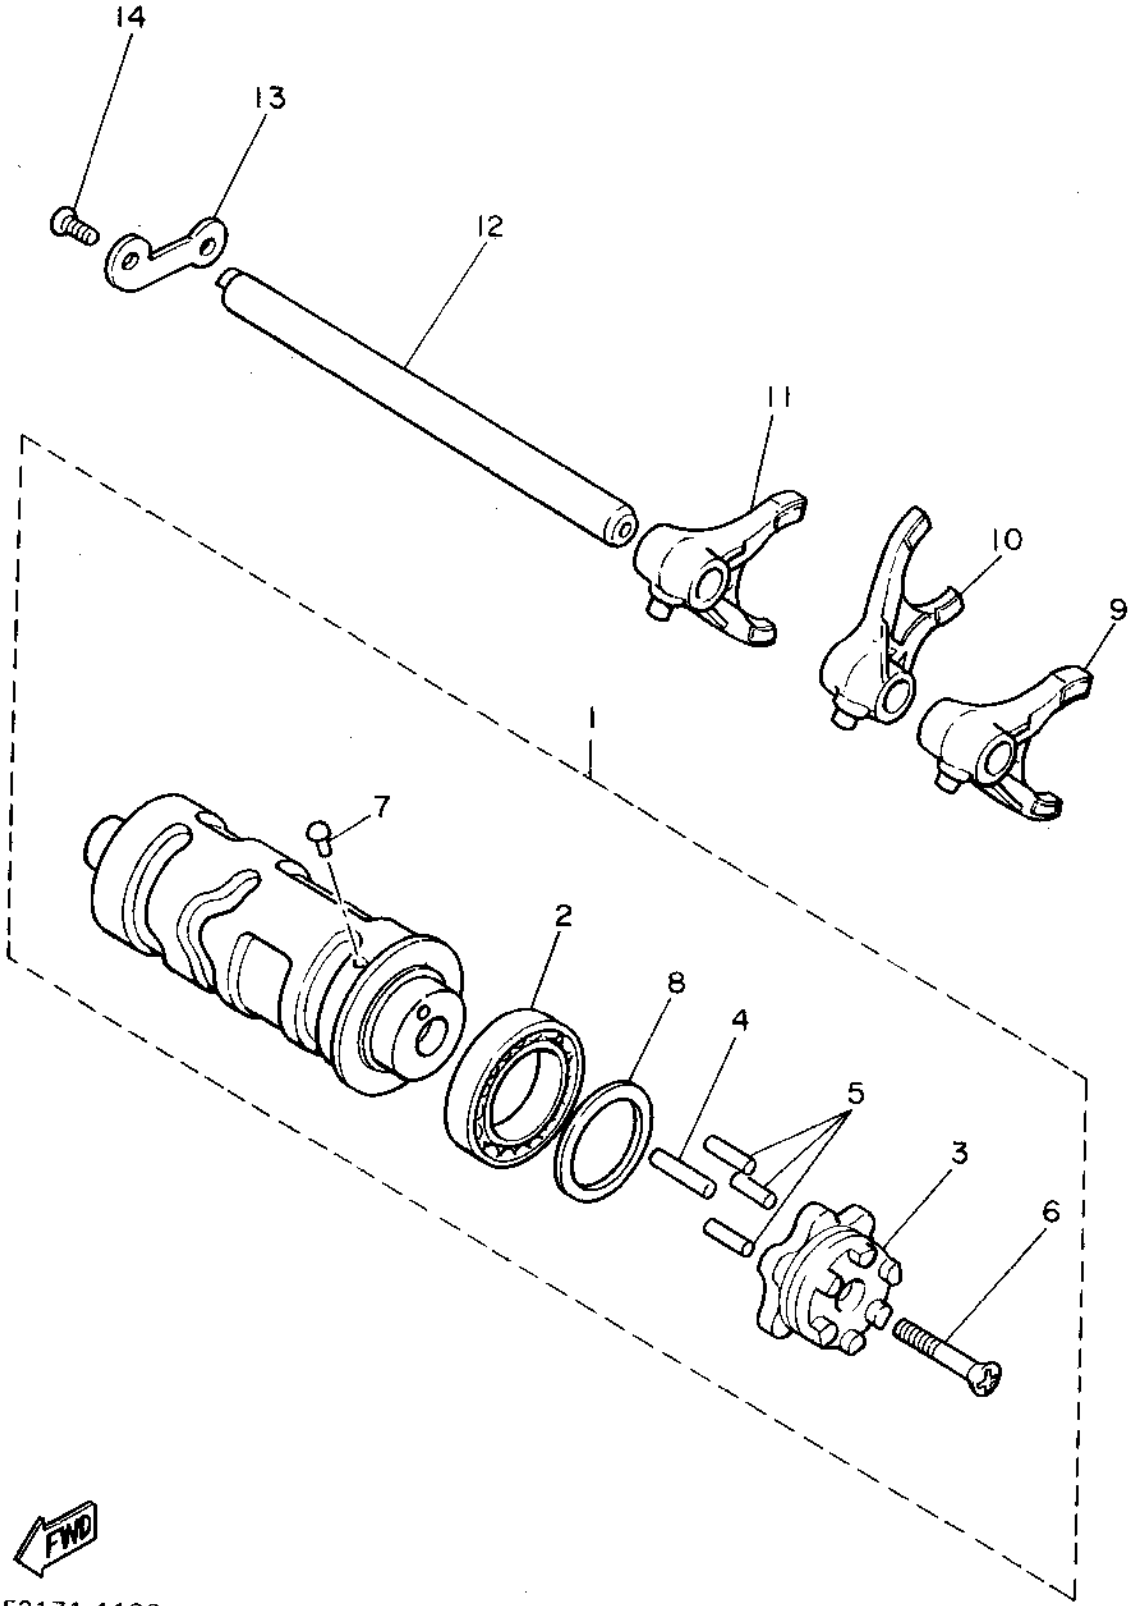

SHIFT CAM - FORK

Ref. No.	Part Number	Description	Qty	Remarks
1	4X7-18540-01-00	SHIFT CAM ASSEMBLY	1	
2	93306-90602-00	. BEARING	1	
3	4G0-18185-01-00	. SEGMENT	1	
4	93604-20156-00	. PIN, DOWEL	1	
5	93604-16092-00	. PIN, DOWEL	3	
6	98701-05035-00	. SCREW, FLAT HEAD	1	
7	136-18542-00-00	. POINT, NEUTRAL	1	
8	90201-30297-00	. WASHER, PLATE	1	
9	4X7-18511-00-00	FORK, SHIFT 1	1	
10	4X7-18512-00-00	FORK, SHIFT 2	1	
11	4X7-18513-00-00	FORK, SHIFT 3	1	
12	4X7-18531-00-00	BAR, SHIF FRK GDE 1	1	
13	(4X7-18536-00-00)	STOPPER, SHIFT BAR	1	
14	98701-06016-00	SCREW, FLAT HEAD	2	

5E3171-1190