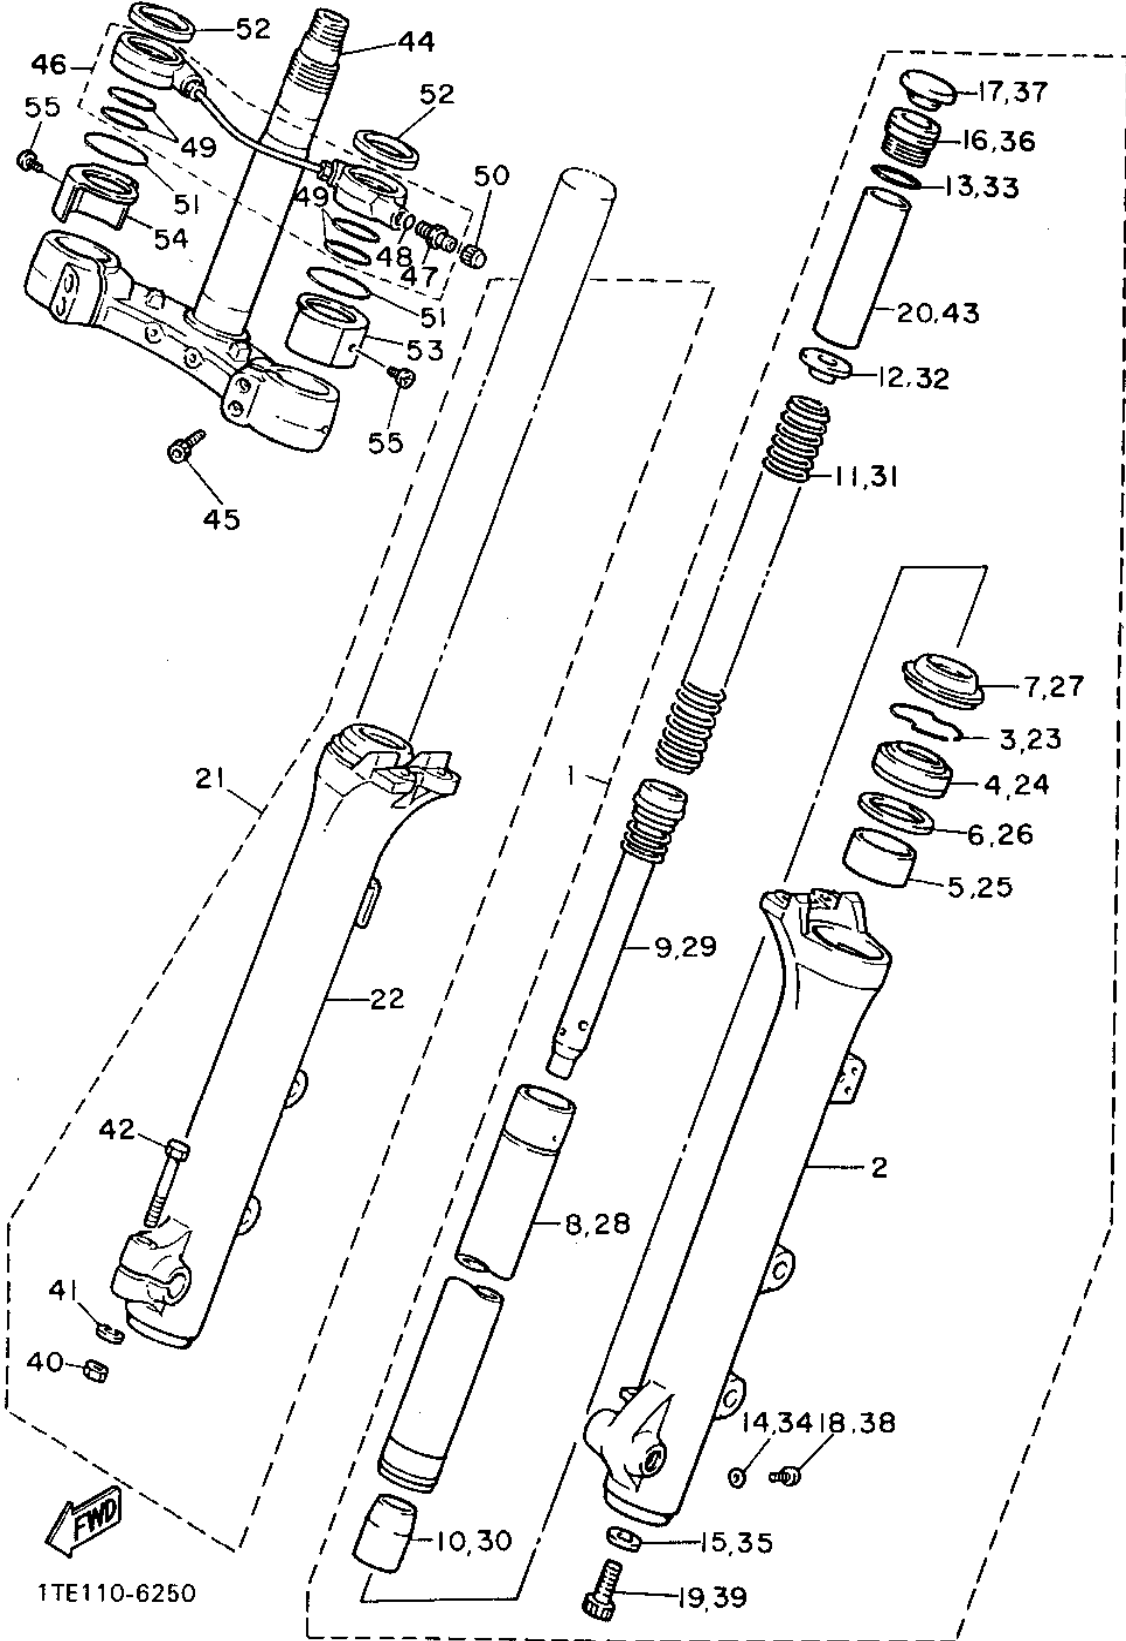

FRONT FORK

Ref. No.	Part Number	Description	Qty	Remarks

55	98580-05006-00	SCREW, PAN HEAD	2