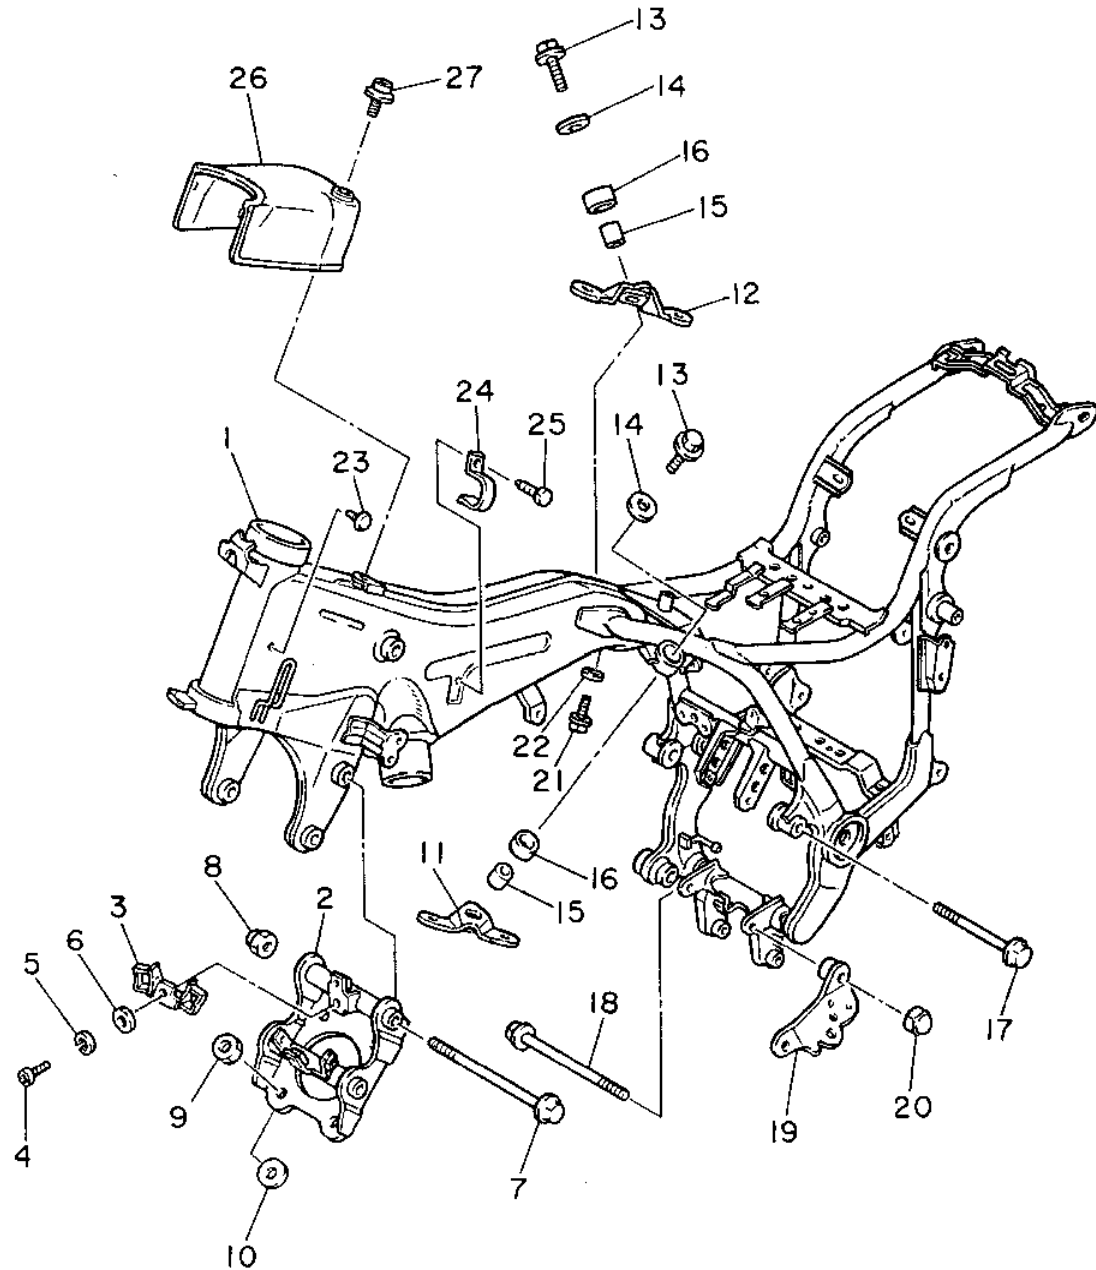

FRAME

Ref. No.	Part Number	Description	Qty	Remarks
1	3CF-21110-00-33	FRAME COMP.	1	YAMAHA BLACK
2	42X-21317-00-00	STAY, ENGINE 3	1	
3	(42X-21359-00-00)	BRACKET, COIL	1	
4	98516-06012-00	SCREW, PAN HEAD	1	
5	92906-06100-00	WASHER, SPRING	1	
6	92906-06600-00	WASHER	1	
7	90105-10297-00	BOLT, WASHER BASED	2	
8	90176-10049-00	NUT, CROWN	2	
9	90179-12421-00	NUT, SPEC'L SHAPE	4	
10	90201-125A3-00	WASHER, PLATE	4	
11	42X-21315-00-00	STAY, ENGINE 2	1	
12	42X-21316-00-00	STAY, ENGINE 3	1	
13	90105-10298-00	BOLT, WASHER BASED	2	
14	90201-105H3-00	WASHER, PLATE	2	
15	90387-100E2-00	COLLAR	2	
16	4X7-21485-00-00	DAMPER, RUBBER 1	2	
17	90105-10050-00	BOLT, WASHER BASED	2	
18	90105-10300-00	BOLT, WASHER BASED	1	
19	42X-21458-01-00	BRACKET, SIDE STAND	1	
20	90176-10049-00	NUT, CROWN	2	
21	90105-06069-00	BOLT, WASHER BASED	1	
22	90202-05187-00	WASHER, PLATE	1	
23	90338-07043-00	PLUG, SPEC'L SHAPE	2	
24	90462-08138-00	CLAMP	2	
25	97706-50508-00	SCREW, TAPPING	2	
26	2AE-2139R-00-00	COVER 2 (42X-2139R-00-00) ..	1	
27	90159-06058-00	SCREW, WITH WASHER	1	

3EF1361-8190