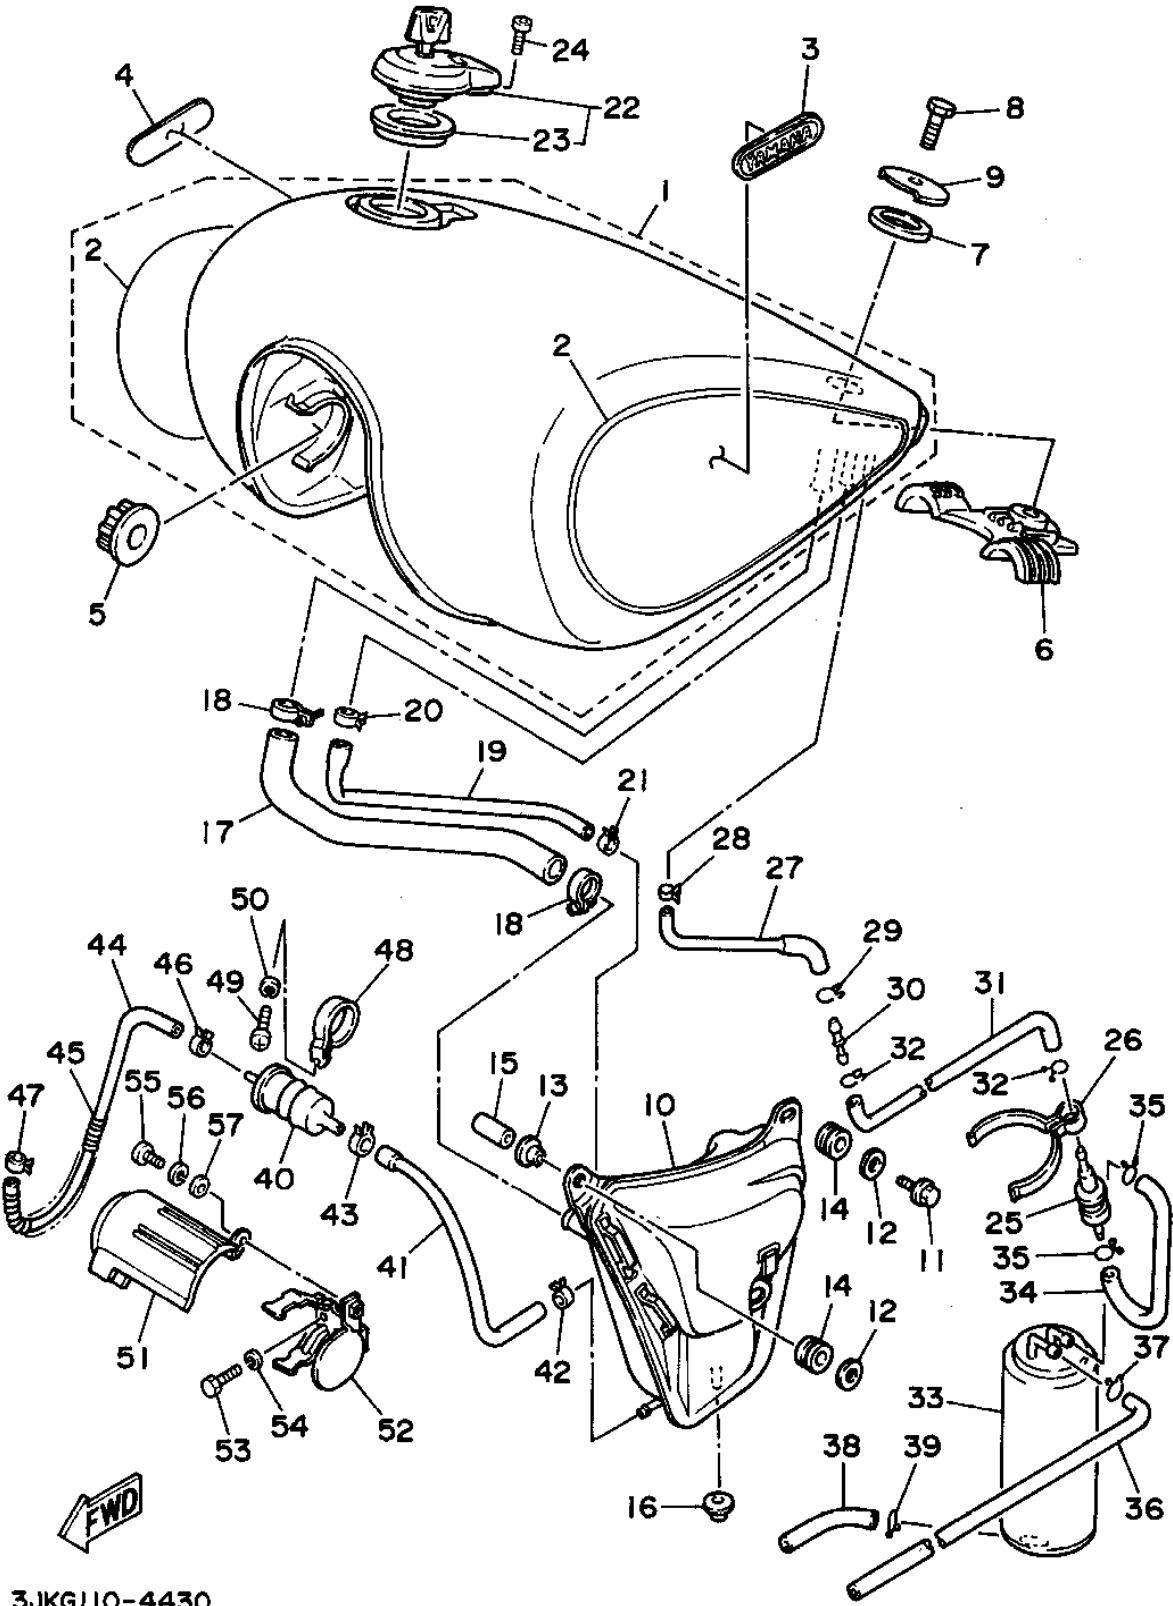

FUEL TANK (CALIFORNIA ONLY)

Ref. No.	Part Number	Description	Qty	Remarks
1	1TA-24110-00-X2	FUEL TANK COMP.	1	UR VERY DARK MAGENTA COCKTAIL 1
	1TA-24110-00-X5	FUEL TANK COMP.	1	UR FOR DULL GREENISH BLUE METALLIC 1
2	3JK-24240-50-00	. GRAPHIC SET	1	UR FOR VERY DARK MAGENTA COCKTAIL 1
	3JK-24240-60-00	. GRAPHIC SET	1	UR DULL GREENISH BLUE METALLIC 1
3	1RM-24161-10-00	EMBLEM 1	1	
4	1RM-24162-10-00	EMBLEM 2	1	
5	4H7-24181-00-00	DAMPER, LOCATING 1	2	
6	42X-24182-00-00	DAMPER, LOCATING 2	1	
7	42X-24183-00-00	DAMPER, LOCATING 3	1	
8	97313-08016-00	BOLT, HEXAGON	1	
9	42X-24186-00-00	WASHER, SPECIAL	1	
10	42H-24280-00-00	TANK, FUEL	1	
11	91316-06020-00	BOLT, SOCKET HEAD	1	
12	90201-06059-00	WASHER, PLATE	2	
13	90387-062L2-00	COLLAR	1	
14	90480-13163-00	GROMMET	2	
15	90560-06258-00	SPACER	1	
16	90480-10408-00	GROMMET	1	
17	42H-24316-00-00	PIPE 6	1	
18	90460-16192-00	CLAMP, HOSE	2	
19	42H-24317-00-00	PIPE 7	1	
20	90467-11044-00	CLIP	1	
21	90467-10135-00	CLIP	1	
22	20K-24602-03-00	CAP ASSEMBLY (20K-24602-04-00)	1	

CONTINUED ON NEXT FRAME ➤

3JG110-4430