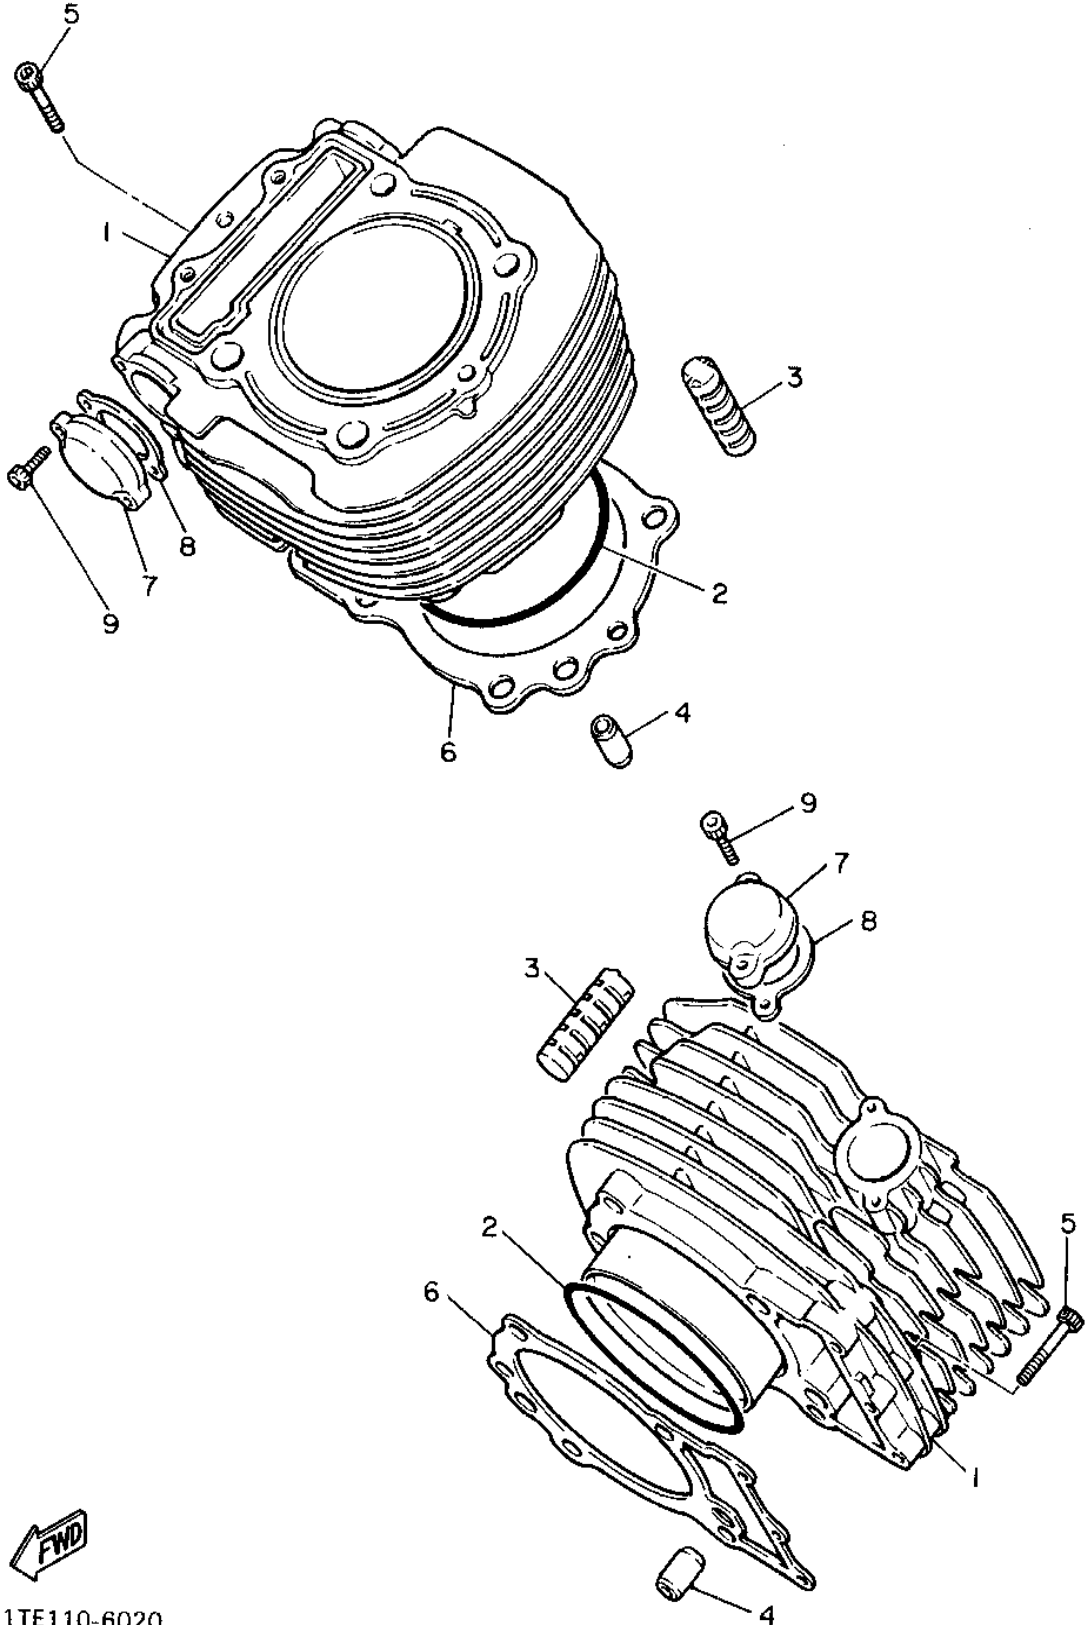

CONTINUED ON NEXT FRAME ➤

1TE110-6010

CYLINDER HEAD

Ref. No.	Part Number	Description	Qty	Remarks
28	42H-11186-01-00	COVER, CYLINDER HEAD SIDE 2	2	
29	4X7-11187-00-00	COVER, CYLINDER HEAD 3 ..	2	
30	93210-62446-00	O-RING	4	
31	91311-06016-00	BOLT, SOCKET HEAD	8	
32	4X7-1111F-00-00	PLATE	2	
33	97011-08020-00	BOLT	2	
34	90401-16065-00	BOLT, UNION	2	
35	90430-17168-00	GASKET	2	
36	1RM-1112E-00-00	COVER, CYLINDER HEAD 3 ..	1	
37	90480-23444-00	GROMMET	2	
38	91316-06010-00	BOLT, SOCKET HEAD	1	
39	NGK-BPR7E-S0-00	PLUG, SPARK	2	UR

1TE110-6010

CYLINDER

Ref. No.	Part Number	Description	Qty	Remarks
1	1TA-11310-00-00	CYLINDER	2	
2	93211-01467-00	O-RING	2	
3	4X7-11161-00-00	ABSORBER 1	4	
4	90387-087A5-00	COLLAR	4	
5	91311-06040-00	BOLT	6	
6	3EG-11351-00-00	GASKET, CYLINDER	2	
7	4X7-12215-00-00	CAP, TENSIONER CASE	2	
8	4DW-12213-00-00	GASKET, TENSIONER CASE ..	2	
9	91311-06025-00	BOLT, SOCKET HEAD	4	