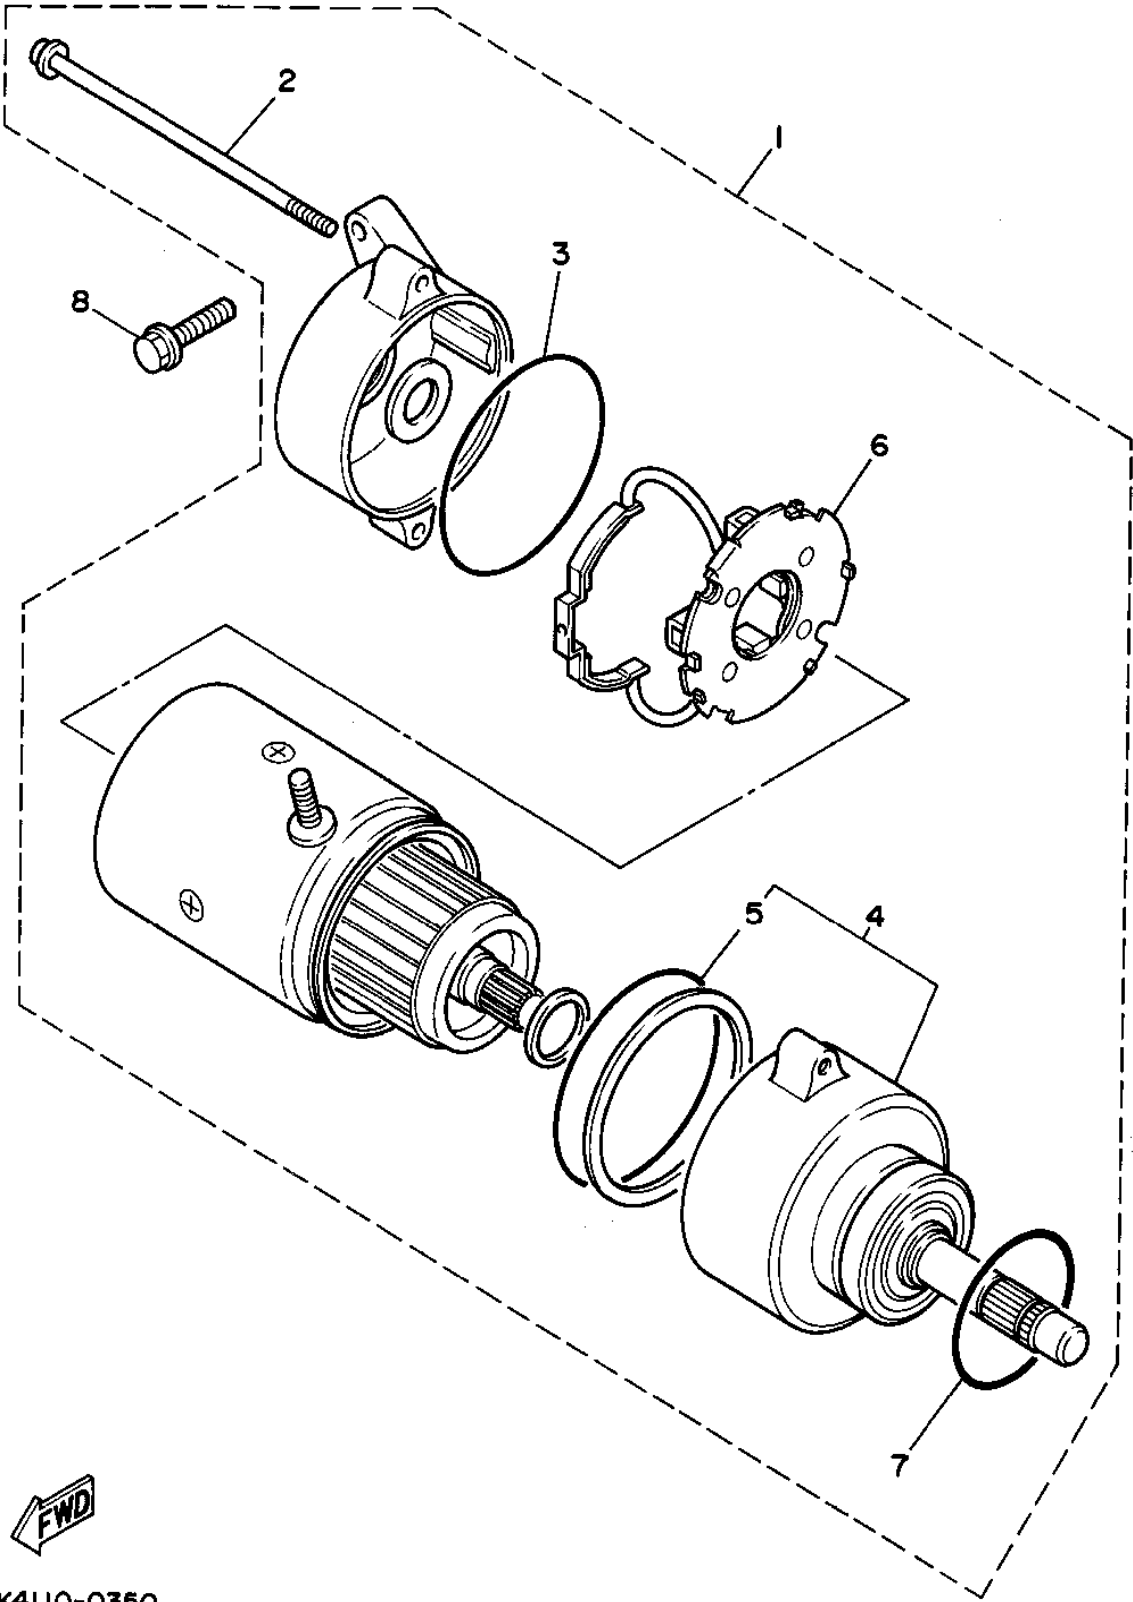

STARTING MOTOR

Ref. No.	Part Number	Description	Qty	Remarks
1	5A8-81800-10-00	STARTING MOTOR ASSEMBLY	1	
2	5A8-81826-10-00	. BOLT	2	
3	11H-81844-00-00	. GASKET	1	
4	5A8-81830-10-00	. FRONT BRACKET ASSEMBLY	1	
5	5A8-81847-10-00	.. O-RING	1	
6	5A8-81840-10-00	. BRUSH HOLDER ASSEMBLY	1	
7	1J7-81847-60-00	. O-RING	1	
8	95811-06025-00	BOLT, FLANGE	2	

3JK4110-0350