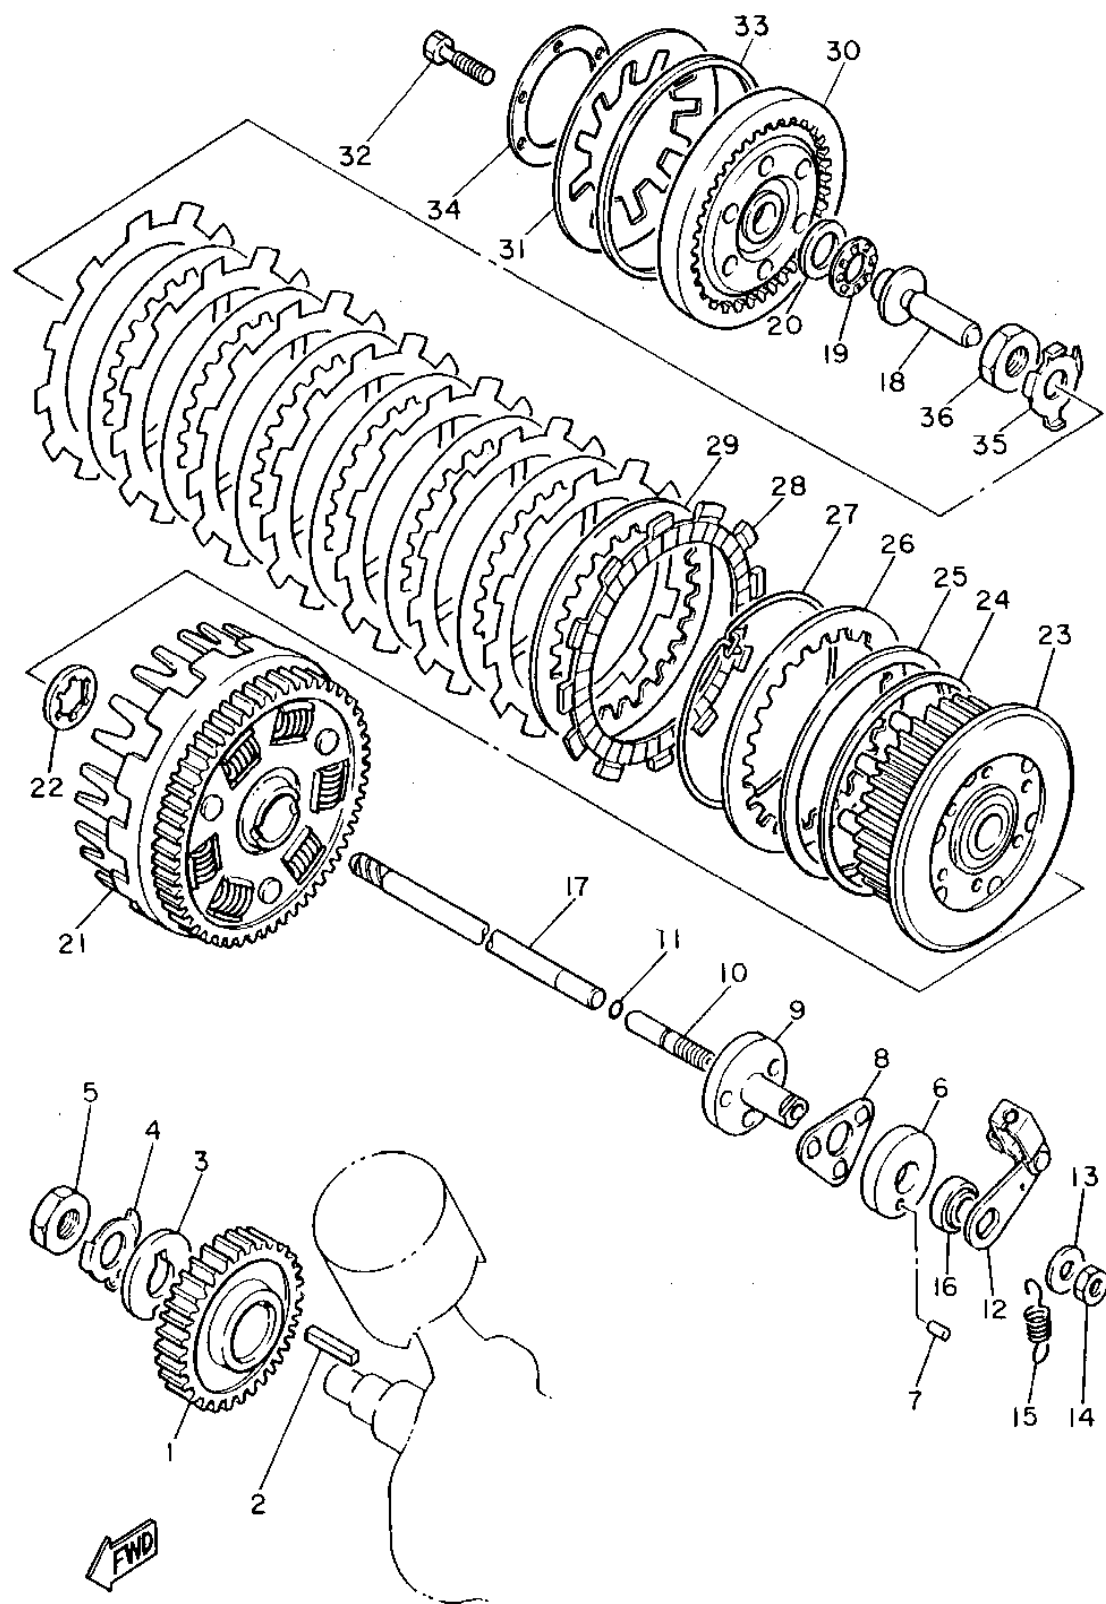

CLUTCH

Ref. No.	Part Number	Description	Qty	Remarks
1	4X7-16111-00-00	GEAR, PRI DRIVE	1	
2	90282-07042-00	KEY, STRAIGHT	1	
3	90214-20022-00	WASHER, CLAW	1	
4	90215-20182-00	WASHER, LOCK	1	
5	90170-20274-00	NUT, HEXAGON	1	
6	2H7-16396-00-00	HOUSING, PUSH SCREW	1	
7	93606-07082-00	PIN, DOWEL	1	
8	2H7-16395-01-00	RETAINER, BALL	1	
9	2H7-16341-00-00	SCREW, PUSH	1	
10	2H7-16343-00-00	SCREW, ADJUSTING	1	
11	93210-48364-00	O-RING	1	
12	4X7-16340-00-00	PUSH LEVER ASSEMBLY	1	
13	92990-08200-00	WASHER, PLAIN	1	
14	95303-08700-00	NUT	1	
15	90506-10069-00	SPRING, TENSION	1	
16	93104-14059-00	OIL SEAL, SO-TYPE	1	
17	4X7-16357-00-00	ROD, PUSH 2	1	
18	4X7-16356-00-00	ROD, PUSH 1	1	
19	93340-21505-00	BEARING	1	
20	90201-154E9-00	WASHER, PLATE	1	
21	4X7-16150-02-00	PRI DRVN GEAR	1	
22	3Y1-16154-00-00	PLATE, THRUST 1	1	
23	1TA-16371-00-00	BOSS, CLUTCH	1	
24	4X7-16384-00-00	PLATE, SEAT	1	
25	4X7-16383-01-00	SPRING, CLUTCH BOSS	1	
26	4X7-16324-00-00	PLATE, CLUTCH 1	1	
27	4X7-16385-00-00	RING, CLUTCH BOSS	1	
28	22U-16321-00-00	PLATE, FRICTION	8	
29	1TA-16325-00-00	PLATE, CLUTCH 2	7	

CONTINUED ON NEXT FRAME ➤

1TE110-6140