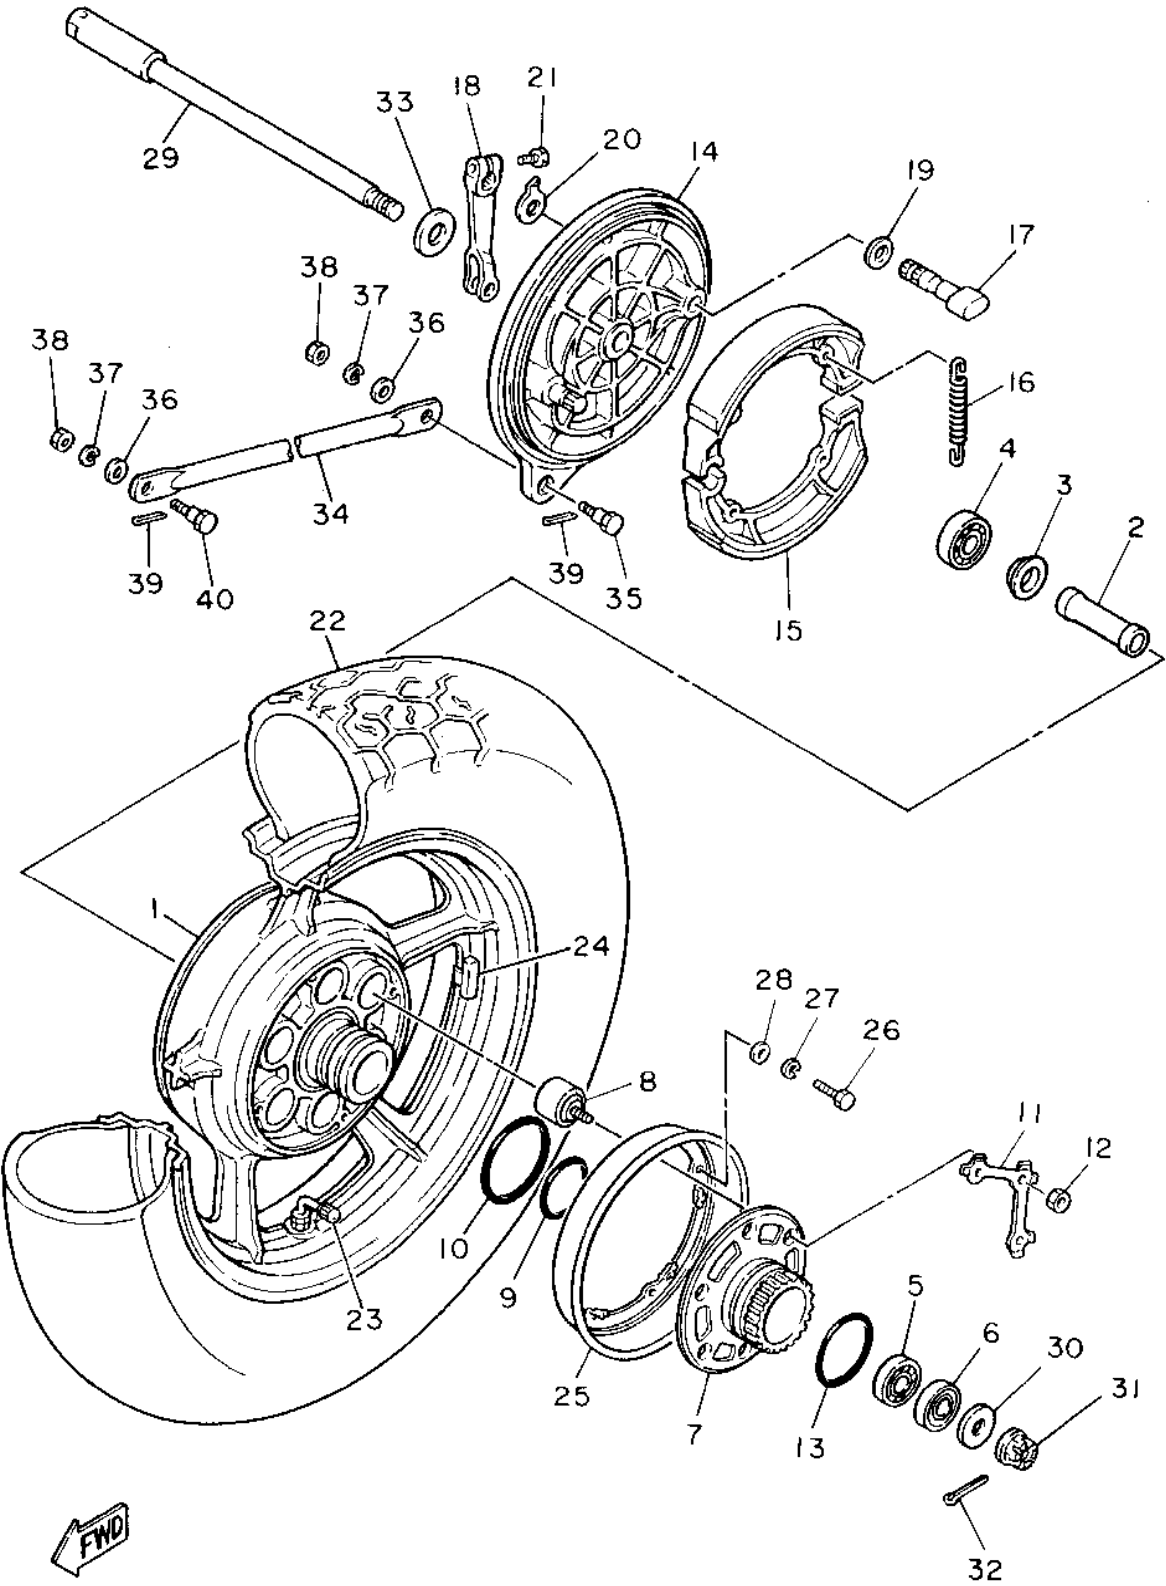

REAR WHEEL

Ref. No.	Part Number	Description	Qty	Remarks
27	92990-05100-00	WASHER, SPRING	4	
28	92901-05600-00	WASHER, PLATE	4	
29	42X-25381-00-00	AXLE, WHEEL	1	
30	90201-144J5-00	WASHER, PLATE	1	
31	90171-14044-00	NUT, CASTLE	1	
32	91401-30030-00	PIN, COTTER	1	
33	56W-25377-00-00	COLLAR, WHEEL	1	
34	42X-25371-00-00	BAR, TENSION	1	
35	90109-08406-00	BOLT	1	
36	92901-08600-00	WASHER	2	
37	92990-08100-00	WASHER	2	
38	95303-08700-00	NUT	2	
39	91490-20020-00	PIN, COTTER	2	
40	90109-08368-00	BOLT	1	

42G110-4300