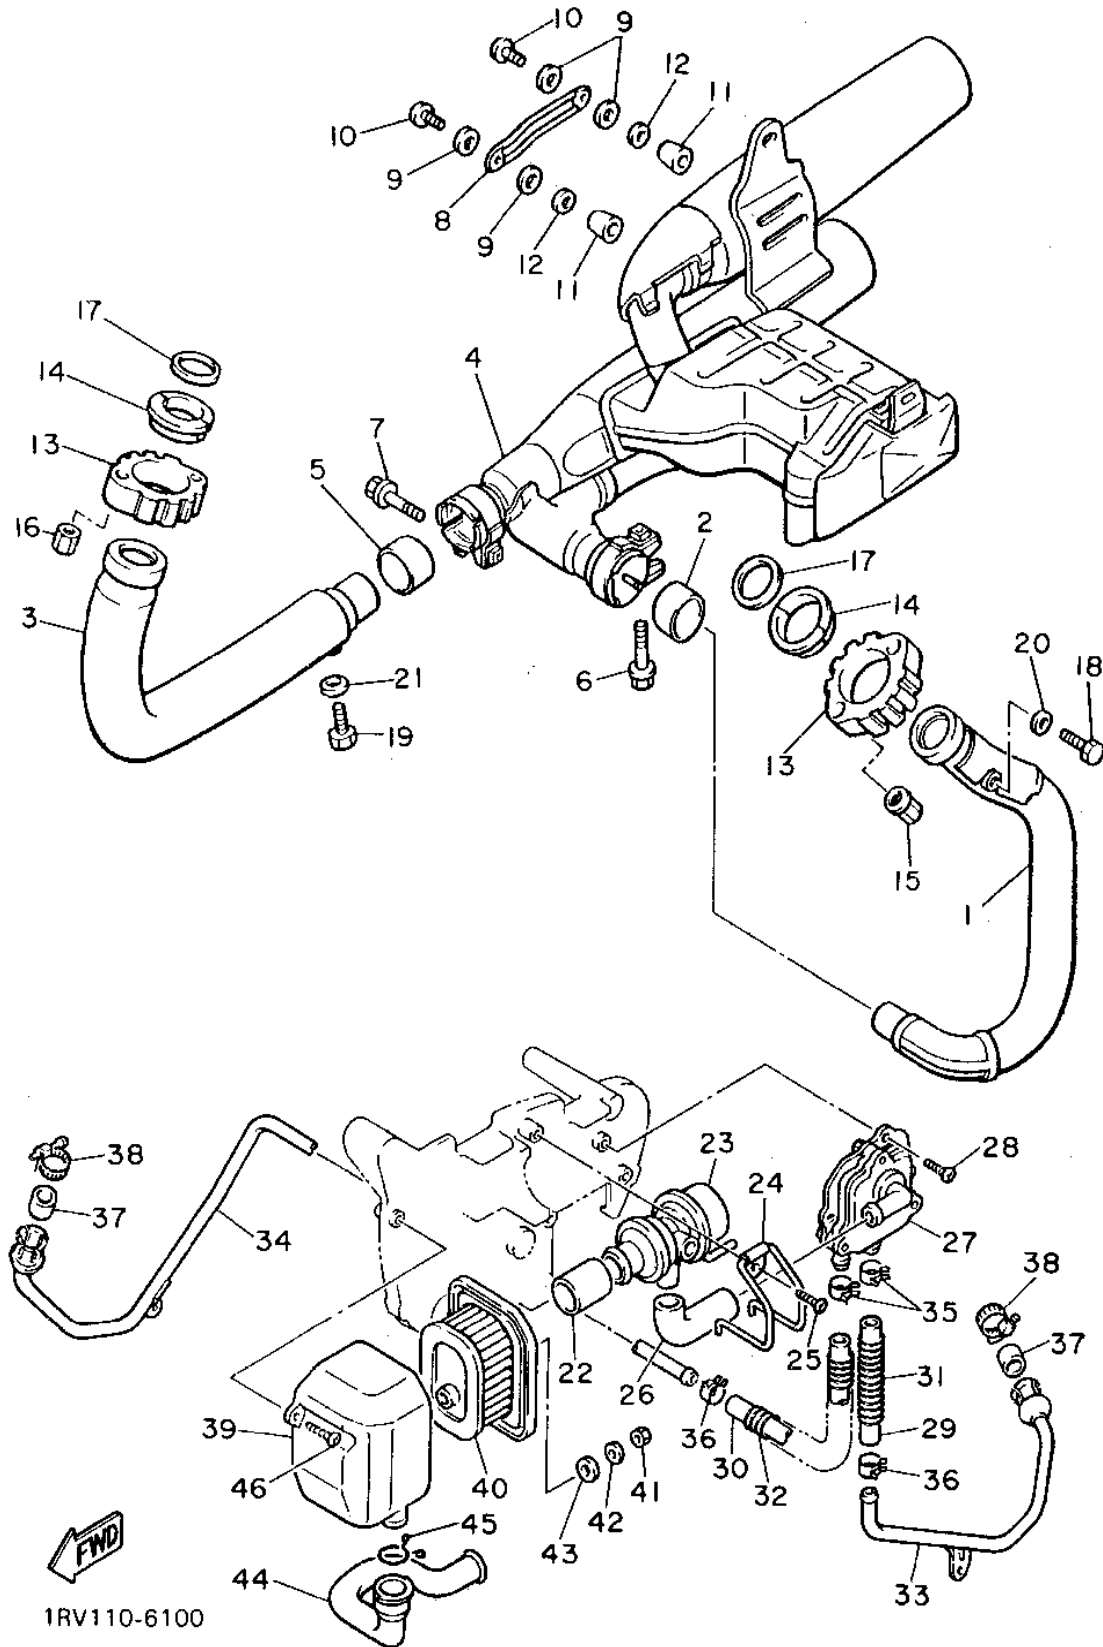

EXHAUST

Ref. No.	Part Number	Description	Qty	Remarks
1	42H-14611-00-00	PIPE, EXHAUST 1	1	
2	3EG-14714-00-00	GASKET, MUFFLER	1	
3	1TA-14621-00-00	PIPE, EXHAUST 2	1	
4	1TA-14711-00-00	MUFFLER 1	1	
5	3YF-14755-00-00	GASKET, SILENCER	1	
6	95023-08045-00	BOLT	1	
7	95023-08045-00	BOLT	1	
8	42X-14748-01-00	PROTECTOR, MUFFLER 4	1	
9	4BD-14766-00-00	WASHER, PROTECTOR	4	
10	98903-06010-00	SCREW, BIND	2	
11	42X-1479H-00-00	COVER, 1	2	
12	92990-06200-00	WASHER	2	
13	57A-14612-01-00	NUT, RING	2	
14	42X-1468A-00-00	RING, SILENCER 1	2	
15	90179-08210-00	NUT, SPEC'L SHAPE	2	
16	90179-08507-00	NUT	2	
17	3EG-14613-00-00	GASKET, EXHAUST PIPE	2	
18	90101-06576-00	BOLT	1	
19	90101-06576-00	BOLT	1	
20	92906-06600-00	WASHER	1	
21	92990-06600-00	WASHER, PLATE	1	
22	42H-14882-00-00	HOSE, BEND 2	1	
23	1TA-14840-00-00	AIR CUT VALVE ASS'Y	1	
24	90462-20188-00	CLAMP	1	
25	97701-60114-00	SCREW, TAPPING	1	
26	42H-14883-00-00	HOSE, BEND 3	1	
27	42H-14808-00-00	REED VALVE ASSEMBLY	1	
28	97701-60114-00	SCREW, TAPPING	3	
29	42H-14884-00-00	HOSE, BEND 4	1	

CONTINUED ON NEXT FRAME ►