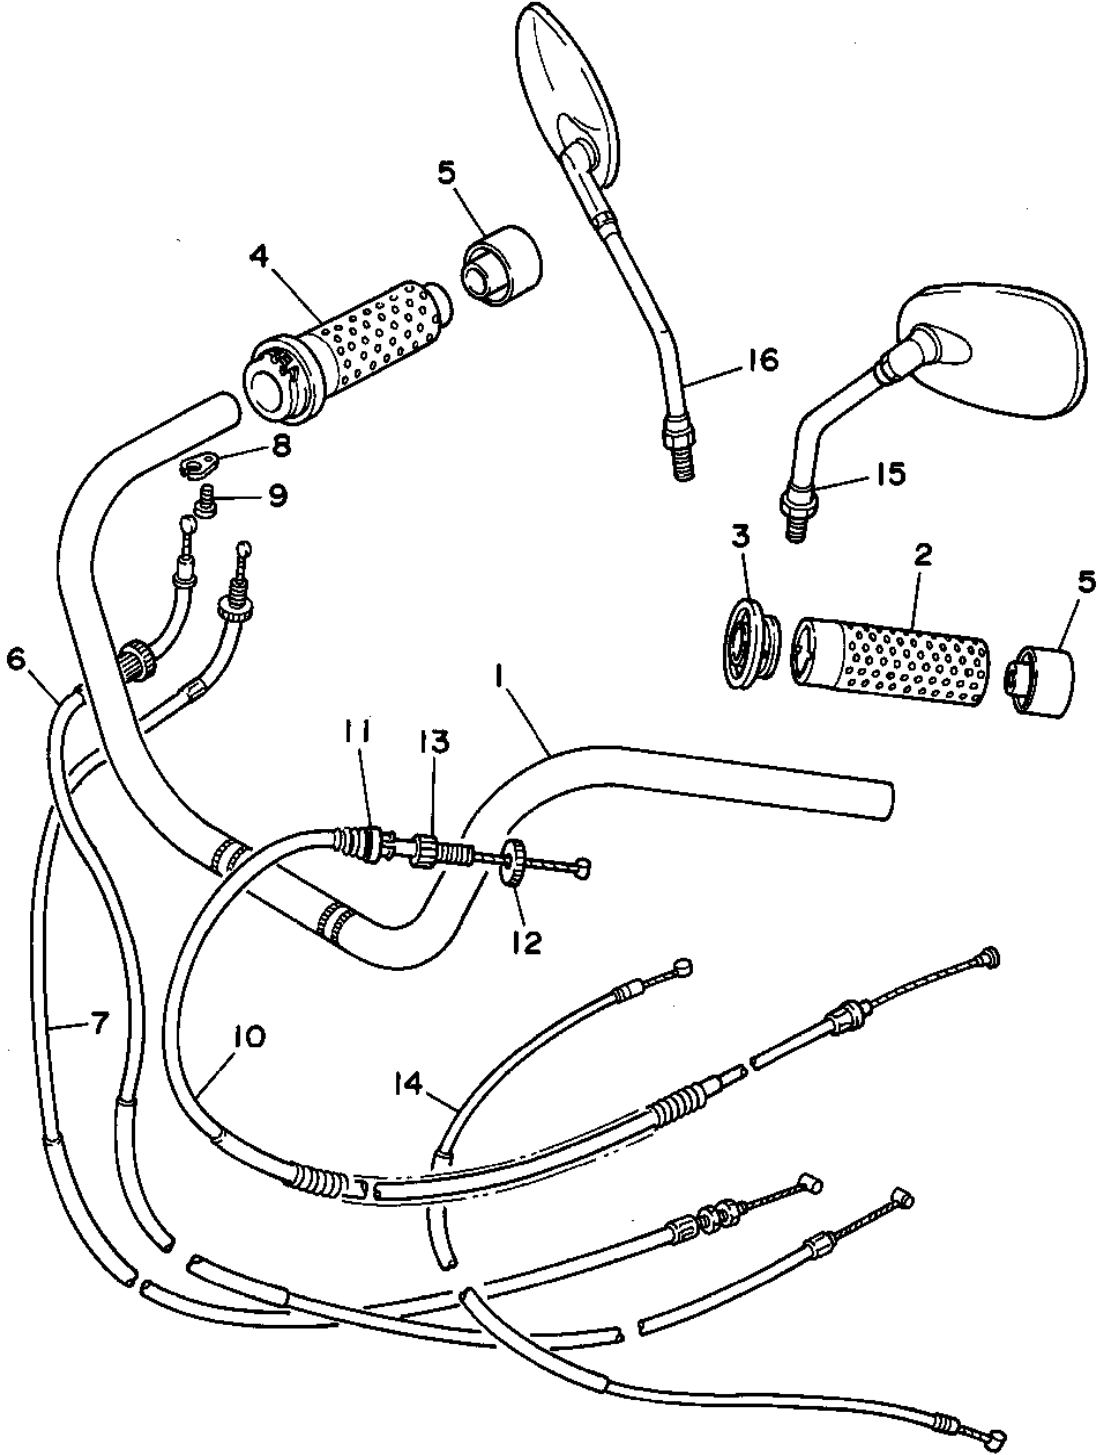

STEERING HANDLE - CABLE

Ref. No.	Part Number	Description	Qty	Remarks
1	3CF-W2611-10-00	HANDLEBAR	1	
2	3JB-26241-00-00	GRIP (LEFT)	1	
3	3JB-26273-00-00	ROTOR	1	
4	3JB-26240-00-00	GRIP ASSEMBLY	1	
5	3JB-2628J-00-00	CAP, GRIP	2	
6	3CF-26311-00-00	CABLE, THROTTLE 1	1	
7	3CF-26312-00-00	CABLE, THROTTLE 2	1	
8	5H0-26393-00-00	HOLDER	1	
9	98506-05008-00	SCREW, PAN HEAD	1	
10	57A-26335-00-00	CABLE, CLUTCH	1	
11	1E6-26342-00-00	BOOT, CABLE	1	
12	90179-08148-00	NUT	1	
13	90123-08046-00	BOLT	1	
14	3CF-26331-01-00	CABLE, STARTER 1	1	
15	1AA-26280-02-00	REAR VIEW MIRROR ASSEMBLY (LEFT)	1	
16	1AA-26290-02-00	REAR VIEW MIRROR ASSEMBLY (RIGHT)	1	

3JK4110-0310