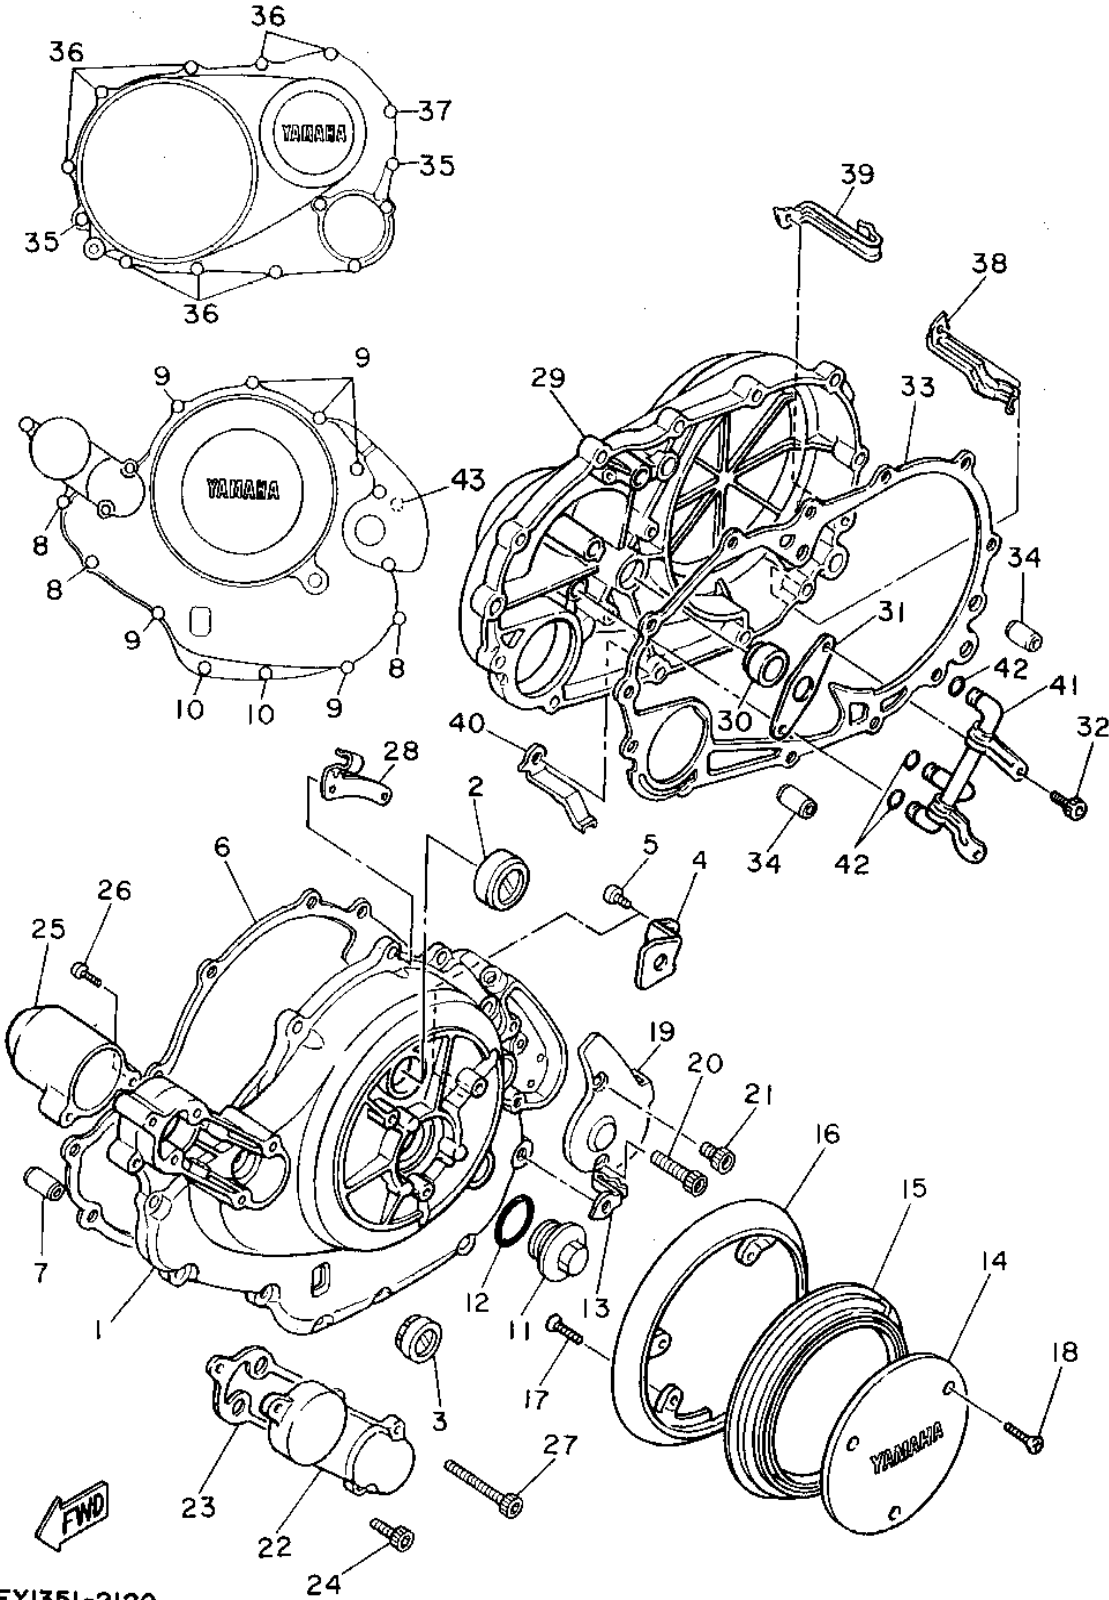

CRANKCASE COVER 1

4FY135I-2120

Ref. No.	Part Number	Description	Qty	Remarks
1	1RM-15411-01-00	COVER, CRANKCASE 1	1	
2	4X7-15361-00-00	GAUGE, LEVEL	1	
3	2H7-15361-00-00	GAUGE, LEVEL	1	
4	90465-08309-00	CLAMP	1	
5	98580-06010-00	SCREW, PAN HEAD (92503-06010)	1	
6	3EG-15451-00-00	GASKET, CRCS COVER	1	
7	99530-10014-00	PIN, DOWEL	2	
8	91311-06040-00	BOLT	3	
9	91311-06030-00	BOLT, SOCKET HEAD	6	
10	91311-06020-00	BOLT, SOCKET HEAD	2	
11	1L9-11186-00-00	COVER, CYLINDER HEAD SIDE 2	1	
12	93210-32172-00	O-RING	1	
13	90462-08076-00	CLAMP	1	
14	1RM-15415-00-00	COVER, GENERATOR	1	
15	1RM-15455-00-00	GASKET 1	1	
16	3JK-15425-00-00	COVER, GENERATOR 2	1	
17	98603-06016-00	SCREW, OVAL HEAD	3	
18	98701-06014-00	SCREW, FLAT HEAD	3	
19	42X-15417-01-00	COVER, CAP	1	
20	91311-06055-00	BOLT, SOCKET HEAD	1	
21	91311-06016-00	BOLT, SOCKET HEAD	1	
22	1RM-15419-00-00	COVER, SHIFTER 1	1	
23	3EG-15459-00-00	GASKET, SHIFTER COVER	1	
24	91311-06016-00	BOLT, SOCKET HEAD	2	
25	3CG-15429-00-00	COVER, SHIFTER	1	
26	98580-06030-00	SCREW PAN HEAD	2	
27	91311-06065-00	BOLT	1	

CONTINUED ON NEXT FRAME ►