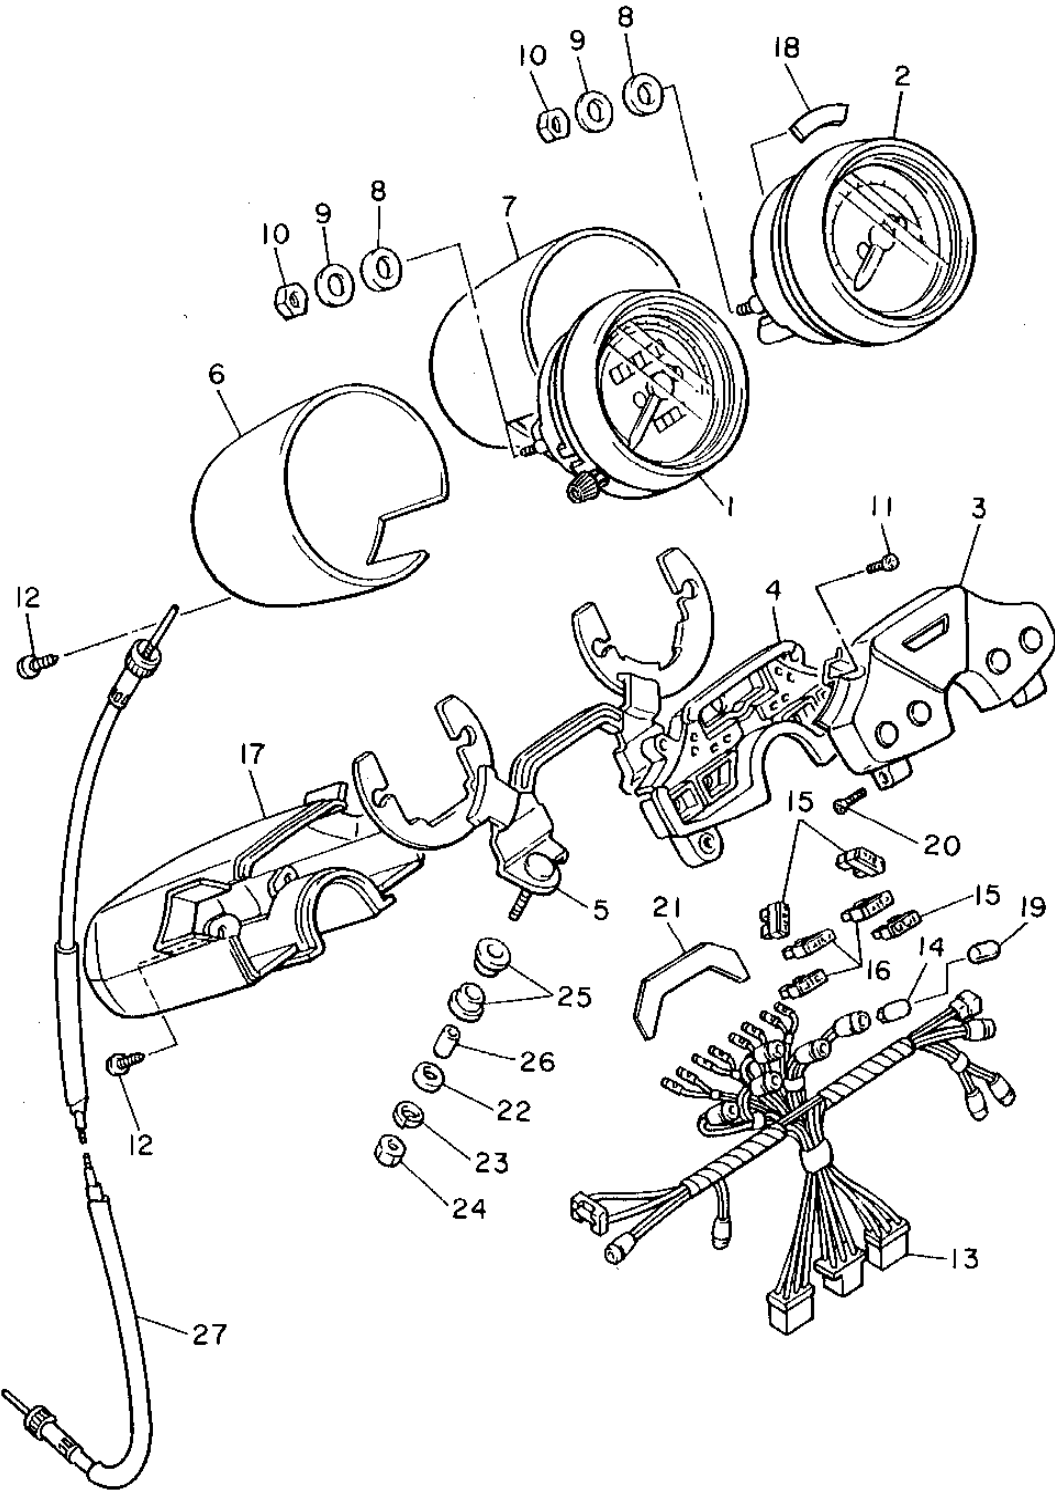

METER

Ref. No.	Part Number	Description	Qty	Remarks
1	3LP-83570-00-00	SPEEDOMETER ASSEMBLY ..	1	
2	1RM-83540-00-00	TACHOMETER ASSEMBLY ...	1	
3	3CF-8353E-00-00	CASE, METER UPPER	1	
4	3CF-8353H-00-00	CASE, UNDER	1	
5	1FG-83519-00-00	BRACKET, METER	1	
6	42X-83507-00-00	COVER, SPEEDOMETER	1	
7	42X-83508-00-00	COVER, TACHOMETER	1	
8	1FG-83523-00-00	DAMPER	4	
9	90201-05031-00	WASHER, PLATE	4	
10	95380-05600-00	NUT	4	
11	98580-04008-00	SCREW, PAN HEAD	2	
12	97701-40014-00	SCREW, TAPPING	6	
13	1RM-83509-00-00	SOCKET CORD ASSEMBLY ..	1	
14	42X-83517-00-00	BULB (12V-3W)	10	
15	36Y-82151-00-00	FUSE (15A-BL)	3	
16	42X-82151-20-00	FUSE (10A)	3	
17	42X-83559-00-00	COVER, METER	1	
18	1FK-83523-00-00	DAMPER	1	
19	1FK-83535-00-00	TUBE	4	
20	98701-04010-00	SCREW, FLAT HEAD	2	
21	55R-83579-00-00	COVER, METER 2	1	
22	92906-06200-00	WASHER	2	
23	92906-06100-00	WASHER, SPRING	2	
24	95316-06600-00	NUT	2	
25	584-83541-00-00	DAMPER	4	
26	90387-06249-00	COLLAR	2	
27	57A-83550-00-00	SPEEDOMETER CABLE ASSEMBLY	1	

3CF110-8370