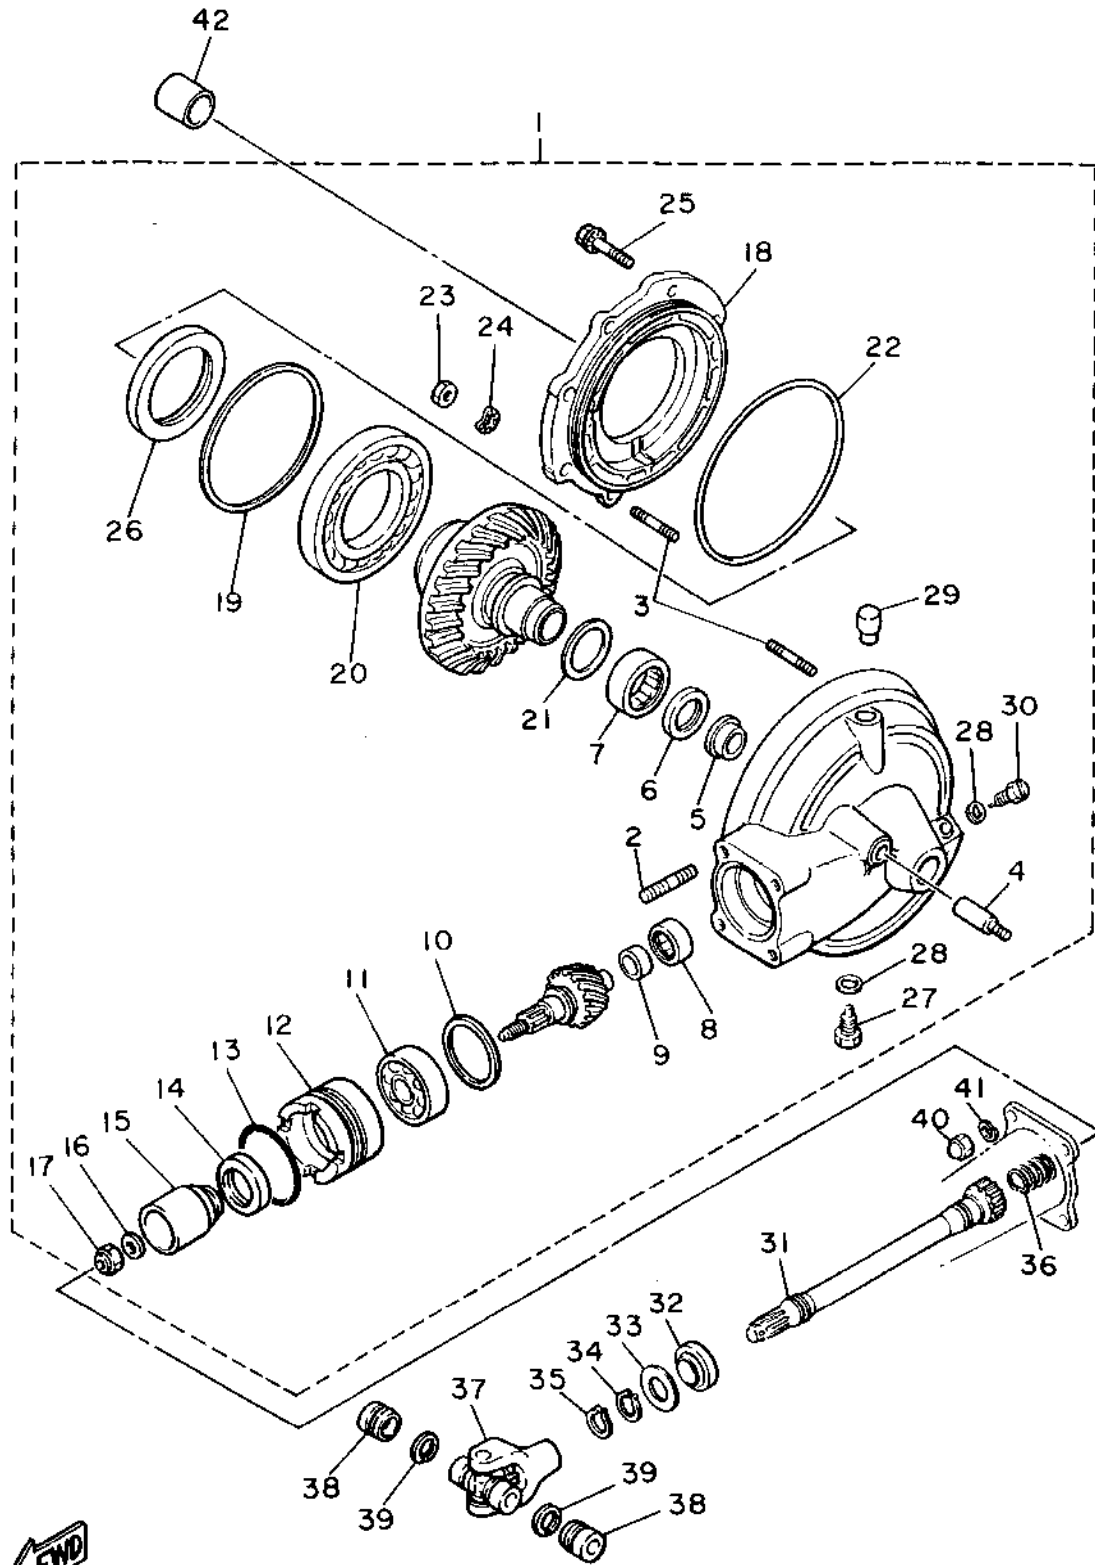

DRIVE SHAFT

Ref. No.	Part Number	Description	Qty	Remarks
21	22U-46118-00-16	. SHIM, THRUST (1.6T)	1	UR
	22U-46118-00-18	. SHIM, THRUST (1.8T)	1	UR
	22U-46118-00-20	. SHIM, THRUST (2.0T)	1	UR
22	93211-44348-00	. O-RING	1	
23	95333-08600-00	. NUT	6	
24	92901-08700-00	. WASHER, WAVE	6	
25	95811-10025-00	. BOLT, FLANGE	2	
26	93102-70167-00	. OIL SEAL	1	
27	90340-14130-00	. PLUG, STRAIGHT SCREW	1	
28	214-11198-01-00	. GASKET	2	
29	56W-17590-00-00	. BREATHER COMP.	1	
30	90340-14118-00	. PLUG, STRAIGHT	1	
31	4X7-46172-00-00	SHAFT, DRIVE	1	
32	93108-23007-00	OIL SEAL	1	
33	90201-231A2-00	WASHER, PLATE	1	
34	93410-23056-00	CIRCLIP	1	
35	93410-22039-00	CIRCLIP	1	
36	90501-16491-00	SPRING, COMPRESSION	1	
37	4X7-46180-00-00	CROSS JOINT COMP.	1	
38	93399-99926-00	BEARING	2	
39	93440-20088-00	CIRCLIP	2	
40	90176-10049-00	NUT, CROWN	4	
41	92901-10100-00	WASHER, SPRING	4	
42	90387-172A5-00	COLLAR	1	

1TE110-6230