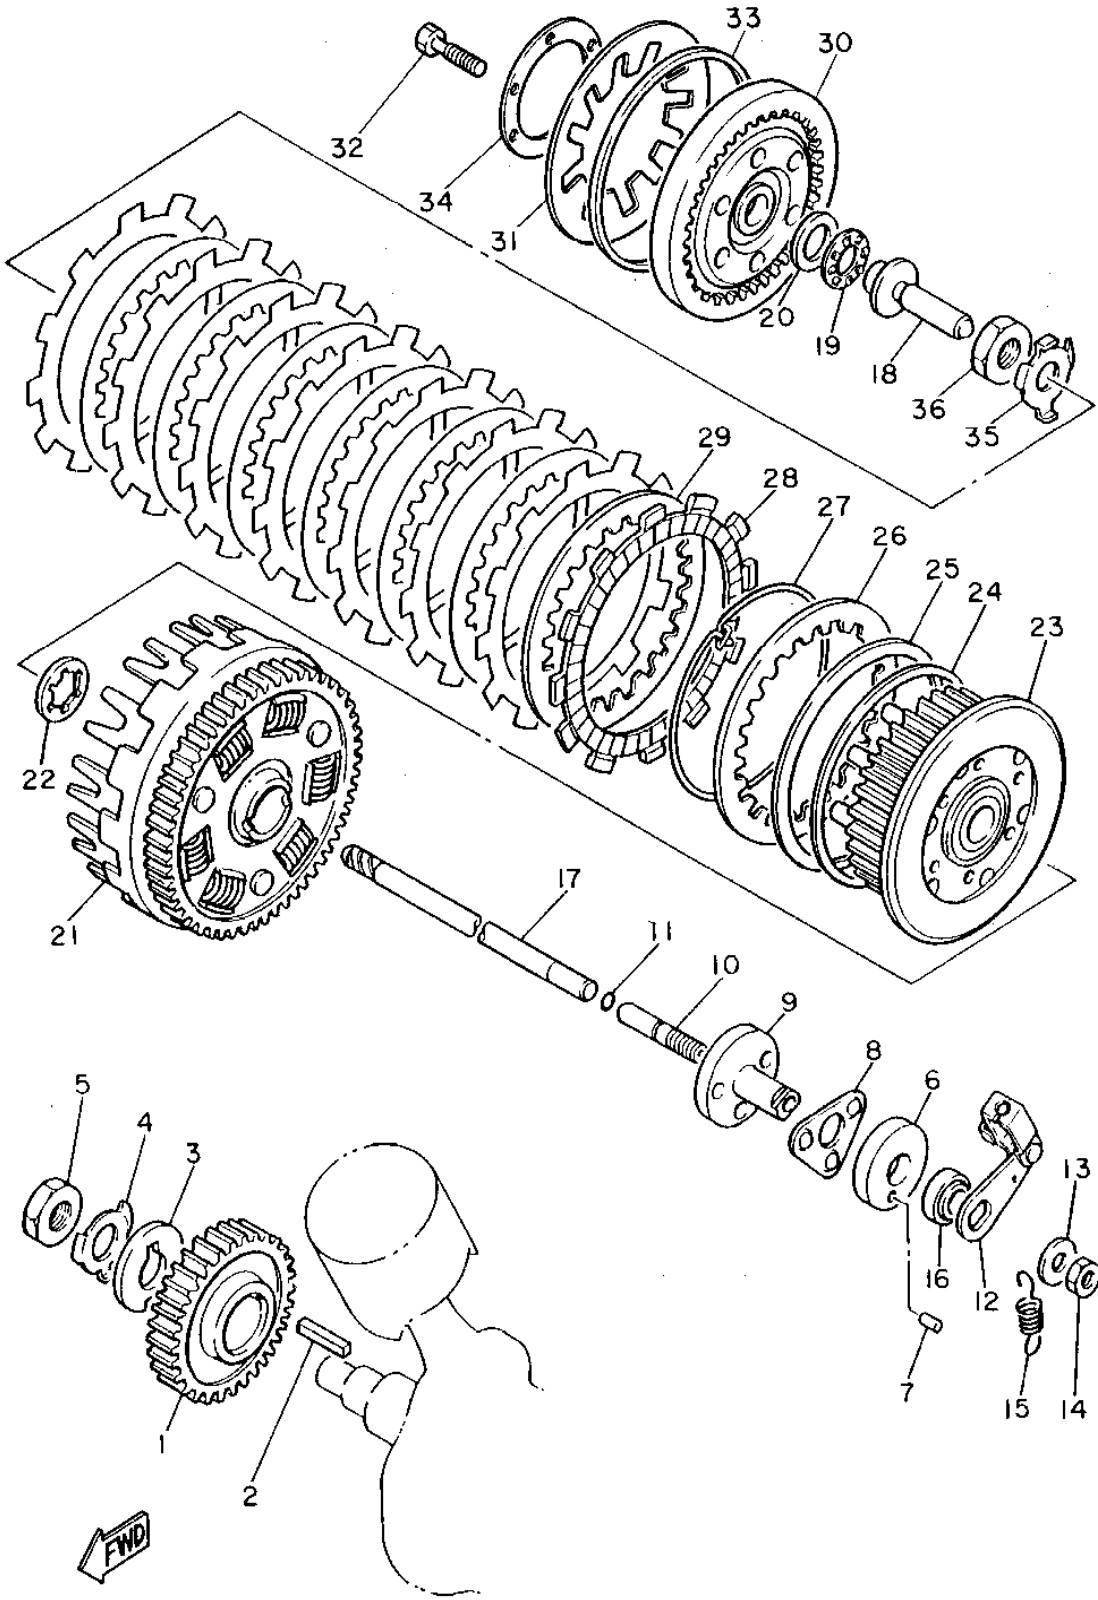

CONTINUED ON NEXT FRAME ➤

1TE110-6010

CYLINDER HEAD

Ref. No.	Part Number	Description	Qty	Remarks
28	42H-11186-01-00	COVER, CYLINDER HEAD SIDE 2	2	
29	4X7-11187-00-00	COVER, CYLINDER HEAD 3 ..	2	
30	93210-62446-00	O-RING	4	
31	91311-06016-00	BOLT, SOCKET HEAD	8	
32	4X7-1111F-00-00	PLATE	2	
33	97011-08020-00	BOLT	2	
34	90401-16065-00	BOLT, UNION	2	
35	90430-17168-00	GASKET	2	
36	1RM-1112E-00-00	COVER, CYLINDER HEAD 3 ..	1	
37	90480-23444-00	GROMMET	2	
38	91316-06010-00	BOLT, SOCKET HEAD	1	
39	NGK-BPR7E-S0-00	PLUG, SPARK	2	UR

CONTINUED ON NEXT FRAME ➤

1TE110-6140

CLUTCH

Ref. No.	Part Number	Description	Qty	Remarks
30	1TA-16351-00-00	PLATE, PRESSURE 1	1	
31	1TA-16334-00-00	SPRING, CLUTCH 2	1	
32	97011-06025-00	BOLT (97001-06025)	6	
33	(1TA-16335-00-00)	HOUSING, SPRING	1	
34	1TA-16352-00-00	PLATE, PRESSURE 2	1	
35	90215-20231-00	WASHER, LOCK	1	
36	90170-20327-00	NUT	1	