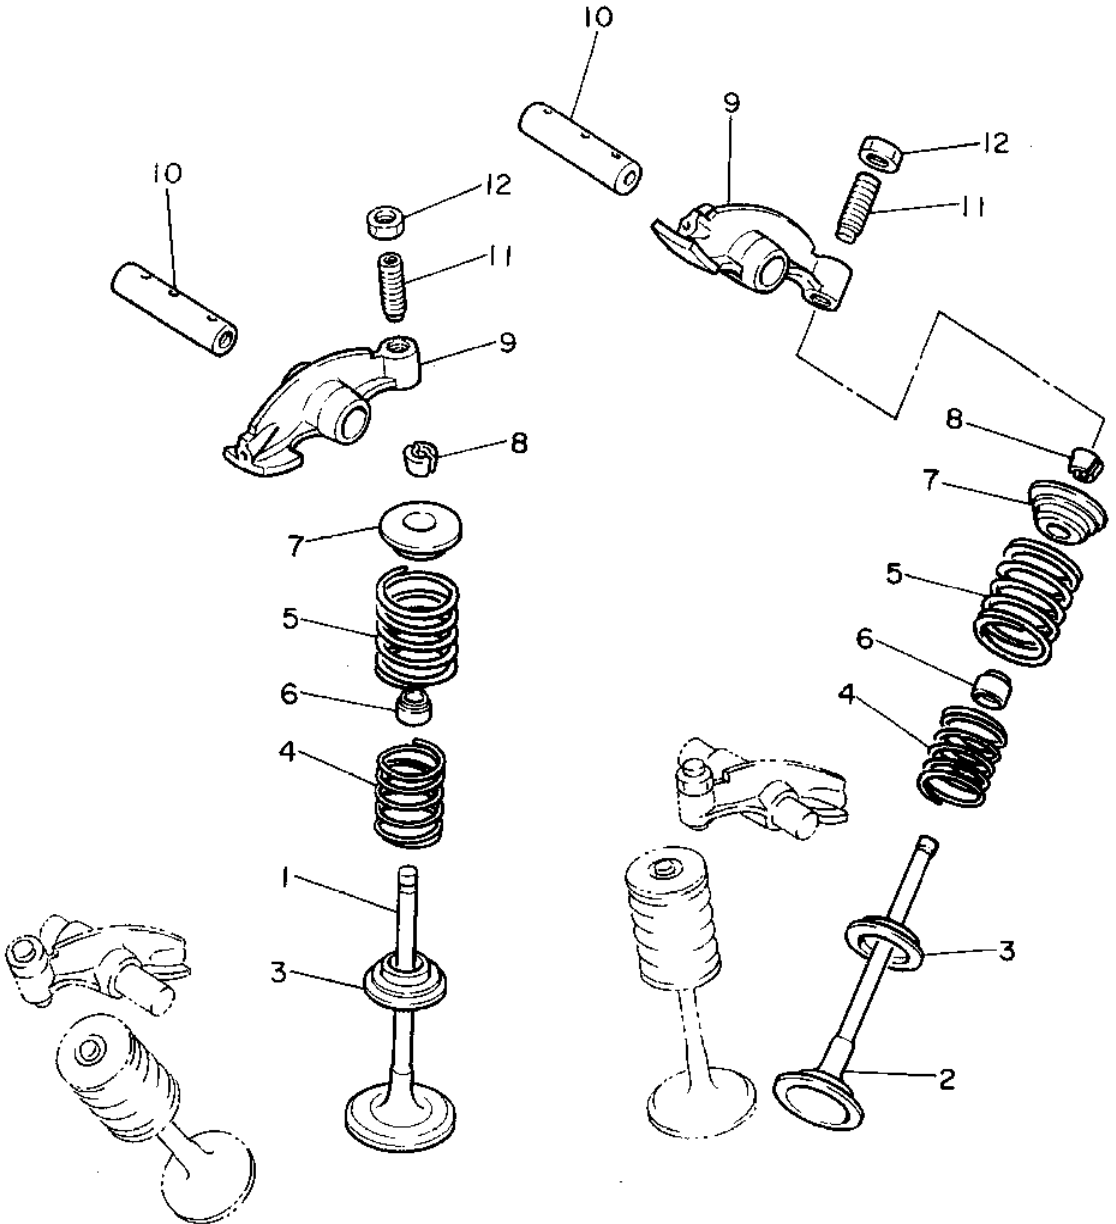

VALVE

Ref. No.	Part Number	Description	Qty	Remarks
1	2J2-12111-01-00	VALVE, INTAKE 1	2	
2	5A8-12121-00-00	VALVE, EXHAUST	2	
3	4X7-12116-00-00	SEAT, VALVE SPRING	4	
4	1TA-12113-00-00	SPRING, VALVE INNER	4	
5	1TA-12114-00-00	SPRING, VALVE OUTER	4	
6	341-12119-02-00	SEAL, VALVE STEM	4	
7	4X7-12117-00-00	RETAINER, VALVE SPR	4	
8	4X7-12118-00-00	COTTER, VALVE	8	
9	42X-12151-00-00	ARM, VALVE ROCKER (4X7-12151-00)	4	
10	4X7-12156-01-00	SHAFT, ROCKER	4	
11	4X7-12159-00-00	SCREW, VALVE ADJUSTING ..	4	
12	90170-08173-00	NUT, HEXAGON	4	

5E3171-1050