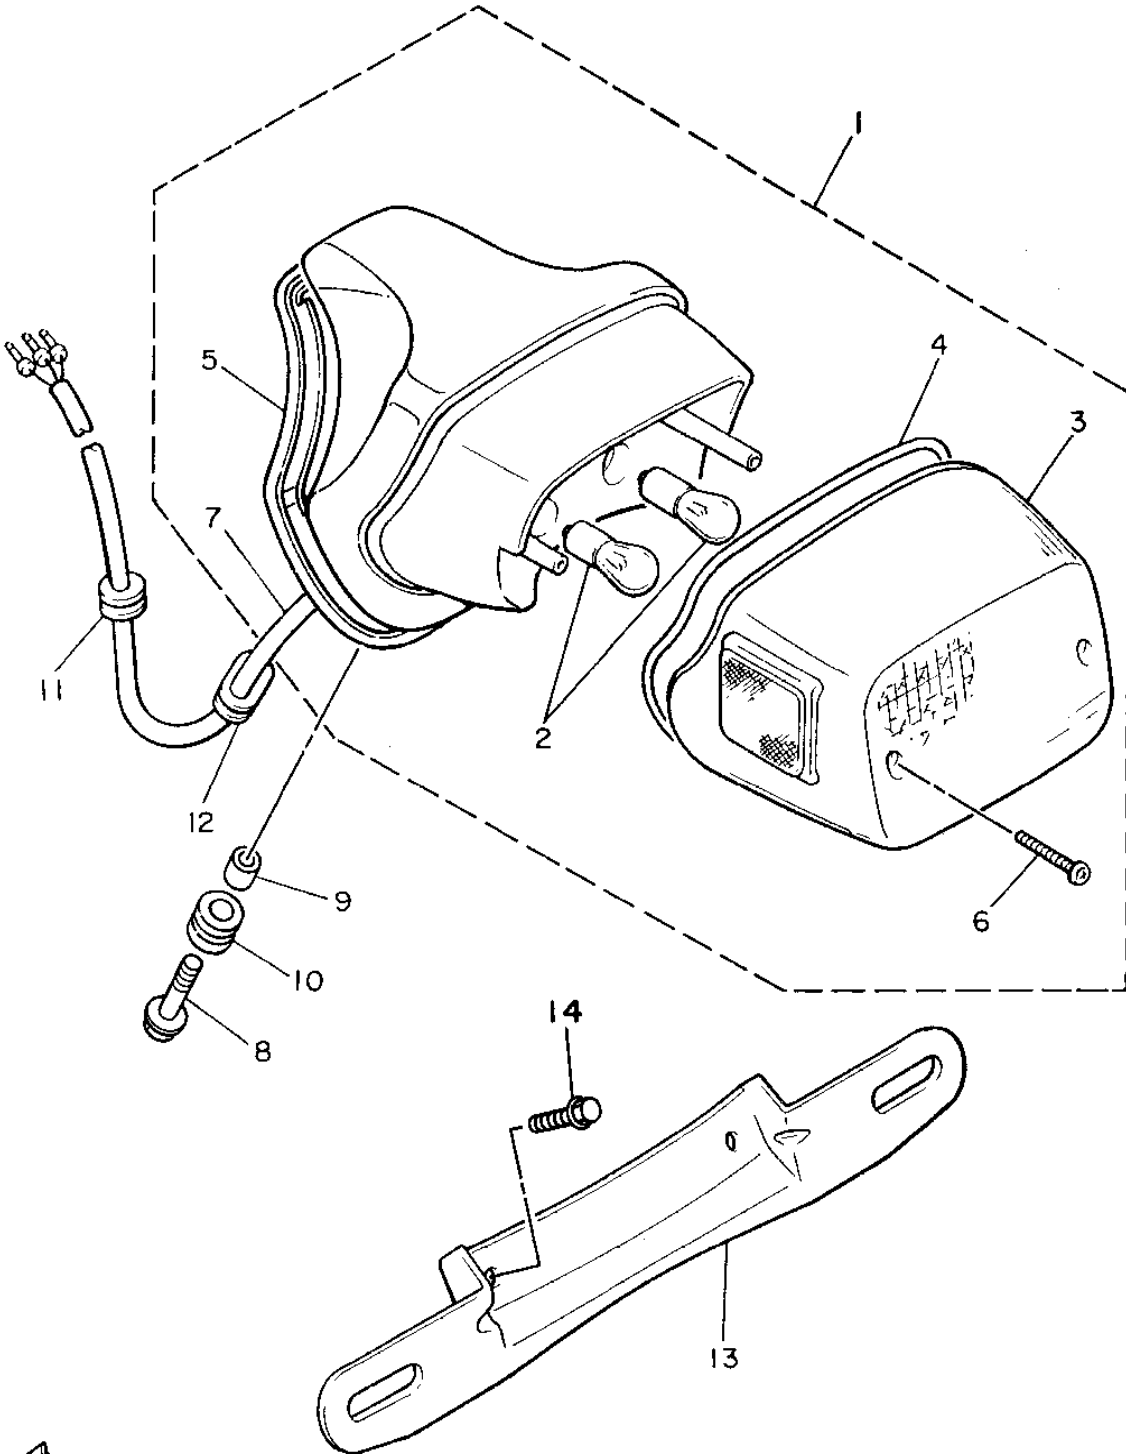

TAILLIGHT

Ref. No.	Part Number	Description	Qty	Remarks
1	1RM-84700-60-00	TAILLIGHT ASSEMBLY	1	
2	256-84714-61-00	. BULB (12V-27/8W)	2	
3	42X-84721-60-00	. LENS, TAILLIGHT	1	
4	42X-84723-01-00	. GASKET, TAIL LENS	1	
5	1RM-84704-00-00	. GASKET, TAILLIGHT	1	
6	97780-40525-00	. SCREW, TAPPING	2	
7	42X-84717-00-00	. CORD, TAILLIGHT	1	
8	90119-06097-00	BOLT, WITH WASHER	3	
9	90387-065L5-00	COLLAR	3	
10	90480-14229-00	GROMMET	3	
11	90480-16501-00	GROMMET	1	
12	90480-01502-00	GROMMET	1	
13	1RM-84751-00-00	BRACKET, LICENSE	1	
14	95811-06016-00	BOLT, FLANGE (95822-06016)	2	

3JKJ171-4390