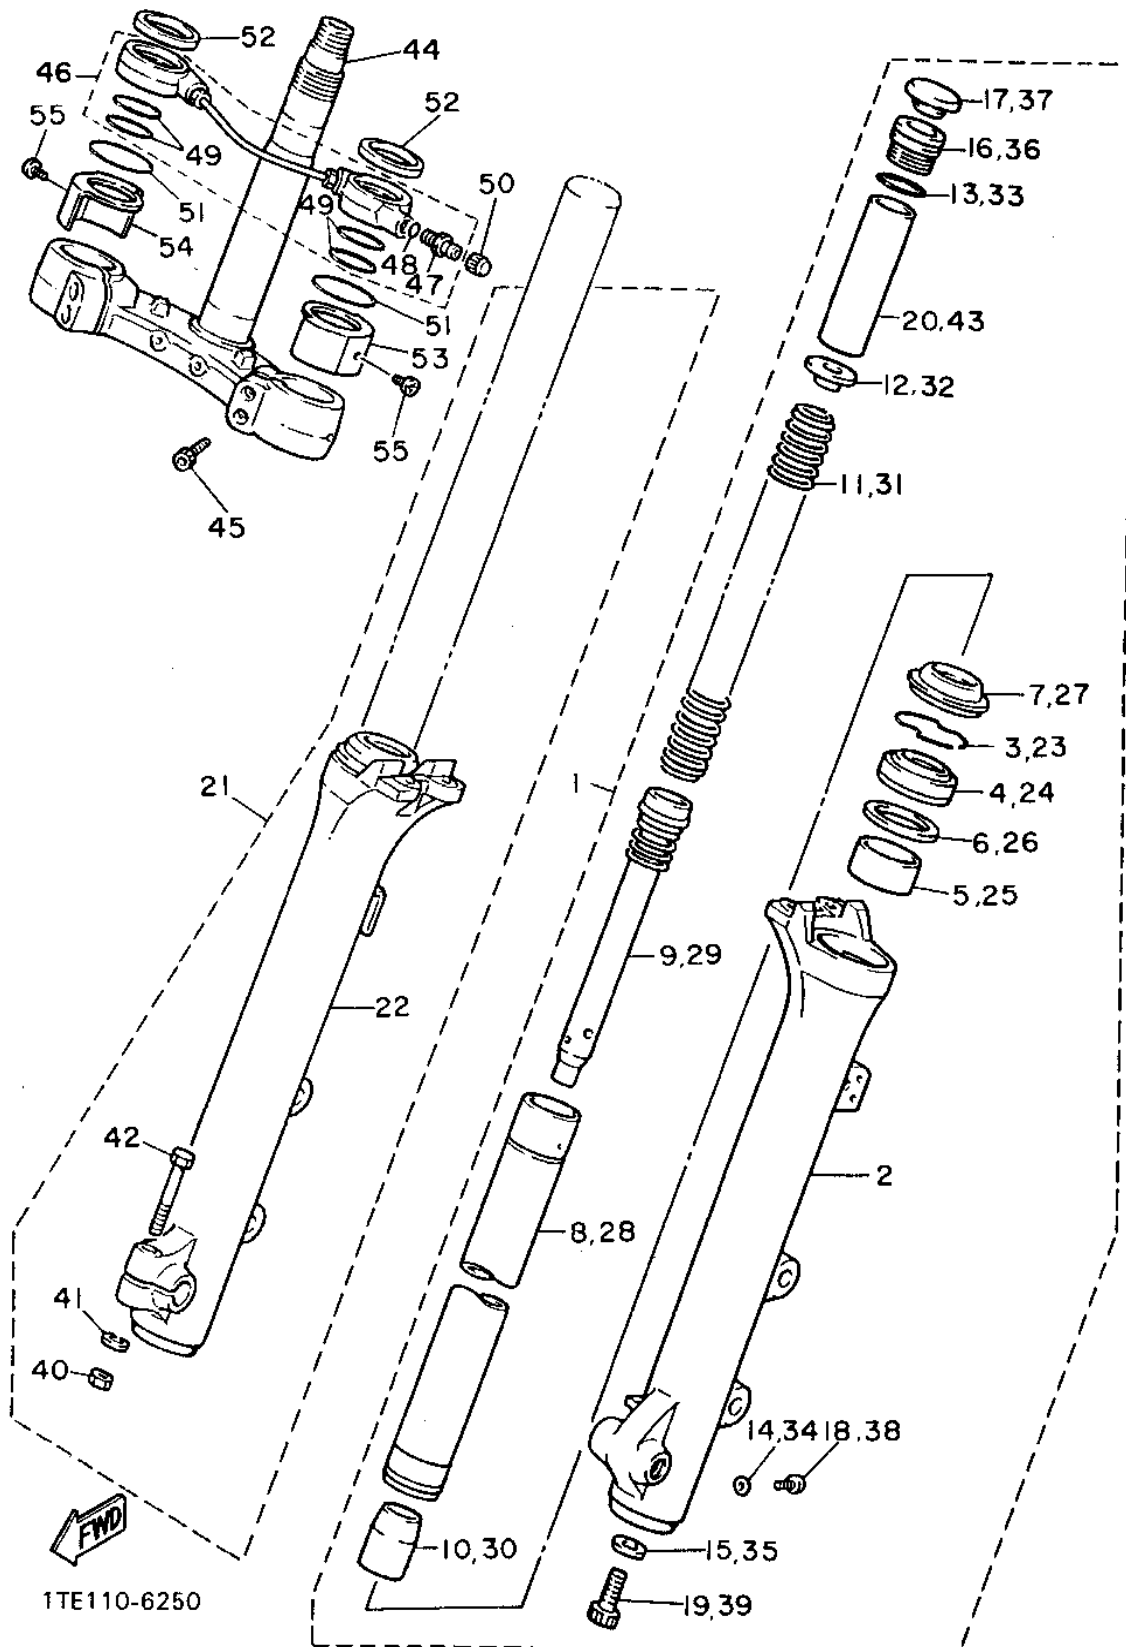

FRONT FORK

Ref. No.	Part Number	Description	Qty	Remarks
28	1TA-23110-00-00	. INNER TUBE COMP 1	1	
29	33M-23170-00-00	. CYLINDER COMP., FRONT FORK	1	
30	1W1-23173-L0-00	. SPINDLE, TAPER	1	
31	3JK-23141-00-00	. SPRING, FRONT FORK	1	
32	1W1-23142-L0-00	. SEAT, SPRING UPPER	1	
33	1W1-23114-L0-00	. GASKET	1	
34	122-23129-00-00	. GASKET, DRAIN PLUG	1	
35	509-23158-L0-00	. GASKET	1	
36	31A-23111-31-00	. BOLT, CAP	1	
37	42H-23168-00-00	. CAP, FRONT FORK	1	
38	4H7-23119-00-00	. PLUG, DRAIN - (122-23119-01)	1	
39	278-23181-50-00	. BOLT, HEXAGON SOCKET HEAD	1	
40	95333-08600-00	. NUT	1	
41	92990-08100-00	. WASHER	1	
42	90101-08340-00	. BOLT	1	
43	3JK-23118-00-00	. SPACER	1	
44	2AE-23340-30-00	UNDER BRACKET COMP.	1	
45	91311-08030-00	BOLT	4	
46	42H-2318J-00-00	HOSE ASSEMBLY	1	
47	23X-23190-L0-00	. AIR VALVE COMP	1	
48	3J2-23147-00-00	. O-RING	1	
49	42H-23188-00-00	. O-RING	4	
50	10M-23184-01-00	CAP, AIR VALVE	1	
51	42H-23153-00-00	RING, SNAP	2	
52	2H7-23163-00-00	GASKET (42H-23163-00-00)	2	
53	1RM-23132-00-00	COVER (L.H)	1	
54	1RM-23132-10-00	COVER (R.H)	1	

CONTINUED ON NEXT FRAME ►