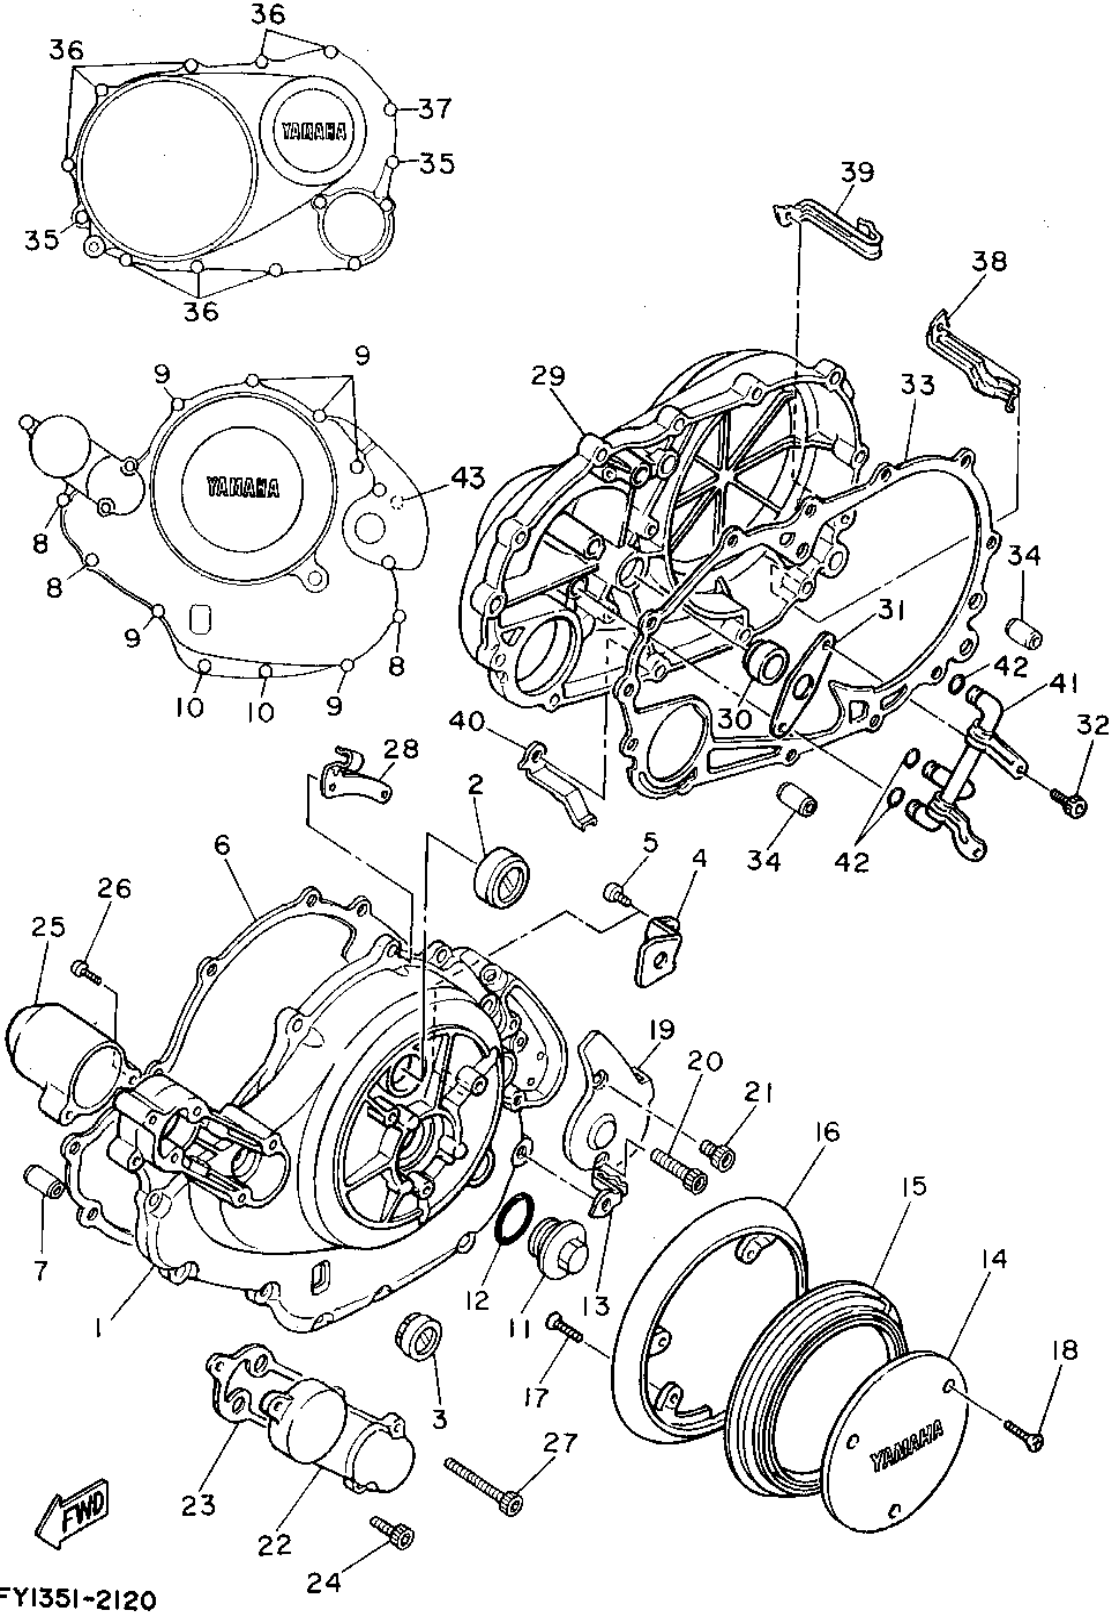

CRANKCASE COVER 1

Ref. No.	Part Number	Description	Qty	Remarks
28	42X-15441-00-00	HOLDER, CLUTCH CABLE ...	1	
29	3JK-W1542-00-00	COVER, CRANKCASE 3	1	
30	93101-14102-00	OIL SEAL, S-TYPE	1	
31	4X7-15388-00-00	PLATE, BRNG COVER	1	
32	91316-06016-00	BOLT, SOCKET HEAD	2	
33	3EG-15462-00-00	GASKET, CRCS CVR 3	1	
34	99530-10020-00	PIN, DOWEL	2	
35	91311-06040-00	BOLT	2	
36	91311-06025-00	BOLT, SOCKET HEAD	8	
37	91311-06030-00	BOLT, SOCKET HEAD	1	
38	90462-10143-00	CLAMP	1	
39	90462-10085-00	CLAMP	2	
40	90462-12142-00	CLAMP	1	
41	1RM-13161-00-00	PIPE, DELIVERY 1	1	
42	93210-07438-00	O-RING	3	
43	90110-06093-00	BOLT, HEXAGON SOCKET HEAD	1	

4FY135I-2120