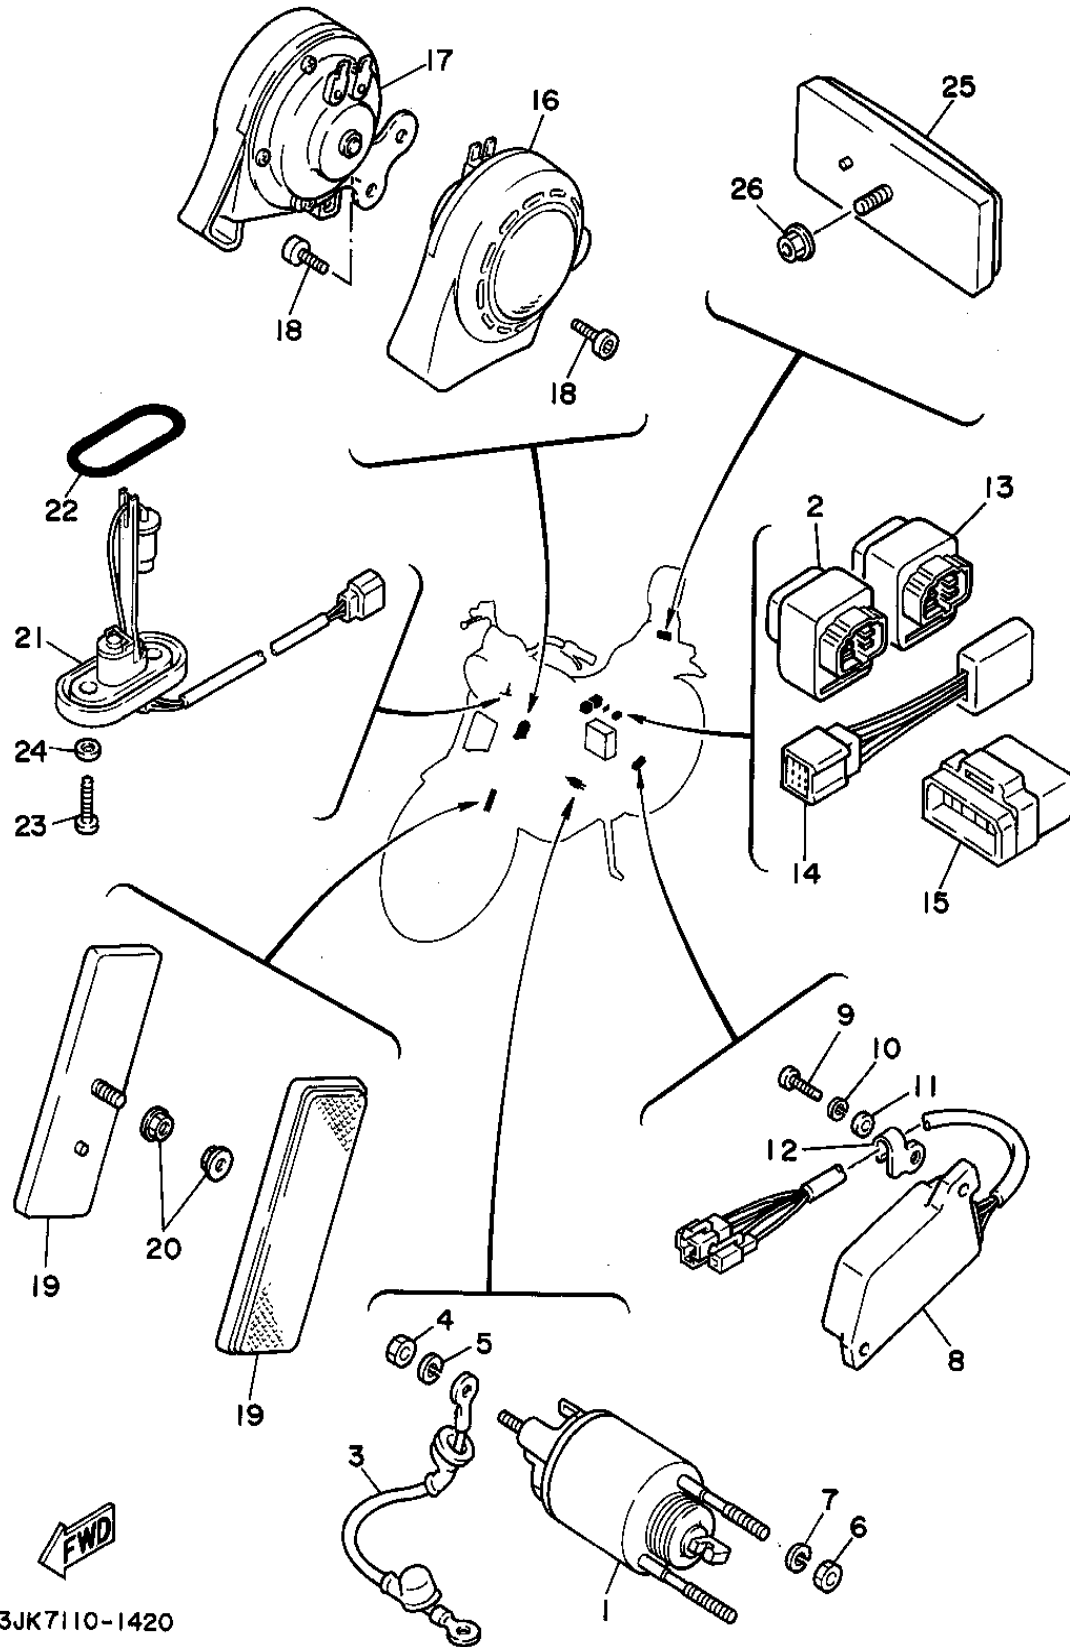

ELECTRICAL 2

Ref. No.	Part Number	Description	Qty	Remarks
1	5A8-86110-50-00	SOLENOID	1	
2	25G-81950-01-00	RELAY ASSEMBLY	1	
3	3JK-81815-00-00	CORD, STARTER MOTOR	1	
4	95380-06700-00	NUT	1	
5	92995-06100-00	WASHER, SPRING	1	
6	95303-08700-00	NUT	2	
7	92902-08100-00	WASHER, SPRING	2	
8	42X-81960-A1-00	RECTIFIER & REGULATOR ASSEMBLY	1	
9	98502-06016-00	SCREW, PAN HEAD (98501-06014-00)	2	
10	92995-06100-00	WASHER, SPRING	2	
11	92990-06600-00	WASHER, PLATE	2	
12	90465-10264-00	CLAMP	1	
13	25G-81950-01-00	RELAY ASSEMBLY	1	FOR FUEL PUMP
14	4U8-81980-M0-00	DIODE ASSEMBLY	1	FOR SIDE STAND
15	41R-83350-71-00	FLASHER RELAY ASSEMBLY .	1	
16	1RM-83371-00-00	HORN	1	
17	1RM-83371-10-00	HORN	1	
18	91316-06012-00	BOLT, SOCKET HEAD	2	
19	42X-85110-00-00	REFLECTOR ASSEMBLY	2	
20	95701-05500-00	NUT, FLANGE	2	
21	42H-85752-01-00	SENDER UNIT ASSEMBLY, FUEL METER	1	
22	42X-85753-00-00	GASKET, SENDER UNIT	1	
23	90149-06011-00	SCREW	2	
24	90202-05187-00	WASHER, PLATE	2	
25	2EN-85130-00-00	REAR REFLECTOR ASSEMBLY	1	
26	95701-05500-00	NUT, FLANGE	1	

3JK7110-1420